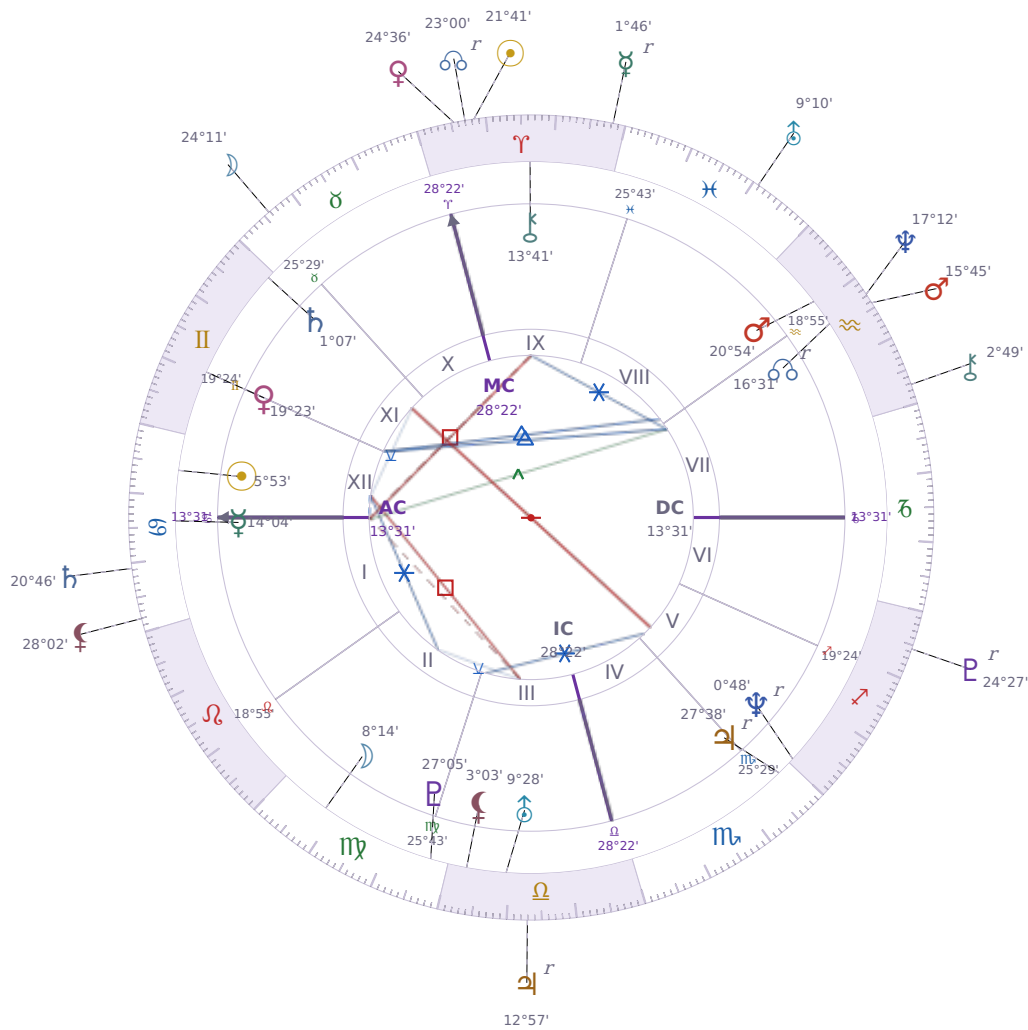

DAILY PERSONAL HOROSCOPE

Elon Reeve Musk

Businessman, entrepreneur, and political figure (born 1971)

♋ Cancer June 28, 1971 07:30 Pretoria

Monday, 11 April 2005

TRANSITS FOR TODAY

☉ Sun	in ♈ Aries	21°41'45"
☾ Moon	in ♉ Taurus	24°11'29"
☿ Mercury	in ♈ Aries Rx	1°46'32"
♀ Venus	in ♈ Aries	24°36'10"
♂ Mars	in ♒ Aquarius	15°45'19"
♃ Jupiter	in ♎ Libra Rx	12°57'55"
♄ Saturn	in ♋ Cancer	20°46'26"

♅ Uranus	in ♓ Pisces	9°10'35"
♆ Neptune	in ♒ Aquarius	17°12'09"
♇ Pluto	in ♐ Sagittarius Rx	24°27'05"
♁ Chiron	in ♒ Aquarius	2°49'26"
♊ NNode	in ♈ Aries Rx	23°00'02"
♁ Lilith	in ♋ Cancer	28°02'46"

NATAL PLANETS

☉ Sun	in ♋ Cancer	5°53'26"	XII
☾ Moon	in ♍ Virgo	8°14'52"	II
☿ Mercury	in ♋ Cancer	14°04'03"	I
♀ Venus	in ♊ Gemini	19°23'48"	XI
♂ Mars	in ♒ Aquarius	20°54'21"	VIII
♃ Jupiter	in ♏ Scorpio	27°38'52"	V Rx
♄ Saturn	in ♊ Gemini	1°07'22"	XI
♅ Uranus	in ♎ Libra	9°28'55"	III
♆ Neptune	in ♐ Sagittarius	0°48'48"	V Rx
♇ Pluto	in ♍ Virgo	27°05'36"	III
♁ Chiron	in ♈ Aries	13°41'50"	IX
♊ North Node	in ♒ Aquarius	16°31'23"	VII Rx
♁ Lilith	in ♎ Libra	3°03'14"	III