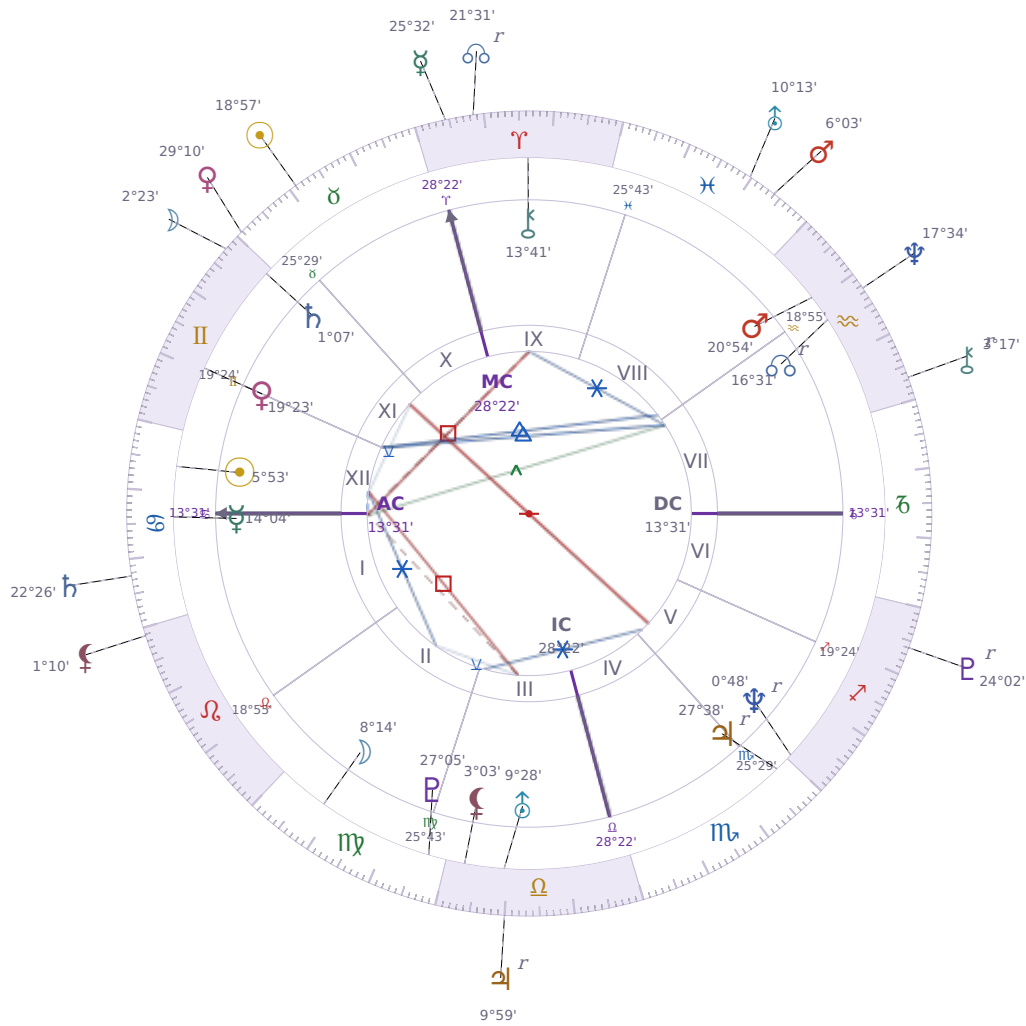

DAILY PERSONAL HOROSCOPE

Elon Reeve Musk

Businessman, entrepreneur, and political figure (born 1971)

♋ Cancer June 28, 1971 07:30 Pretoria

Monday, 9 May 2005

TRANSITS FOR TODAY

☉ Sun	in ♉ Taurus	18°57'28"
☾ Moon	in ♊ Gemini	2°23'31"
☿ Mercury	in ♈ Aries	25°32'28"
♀ Venus	in ♉ Taurus	29°10'03"
♂ Mars	in ♋ Pisces	6°03'58"
♃ Jupiter	in ♎ Libra Rx	9°59'35"
♄ Saturn	in ♋ Cancer	22°26'13"

♅ Uranus	in ♓ Pisces	10°13'56"
♆ Neptune	in ♒ Aquarius	17°34'24"
♇ Pluto	in ♐ Sagittarius Rx	24°02'37"
♁ Chiron	in ♒ Aquarius Rx	3°17'24"
♁ NNode	in ♈ Aries Rx	21°31'04"
♁ Lilith	in ♌ Leo	1°11'00"

NATAL PLANETS