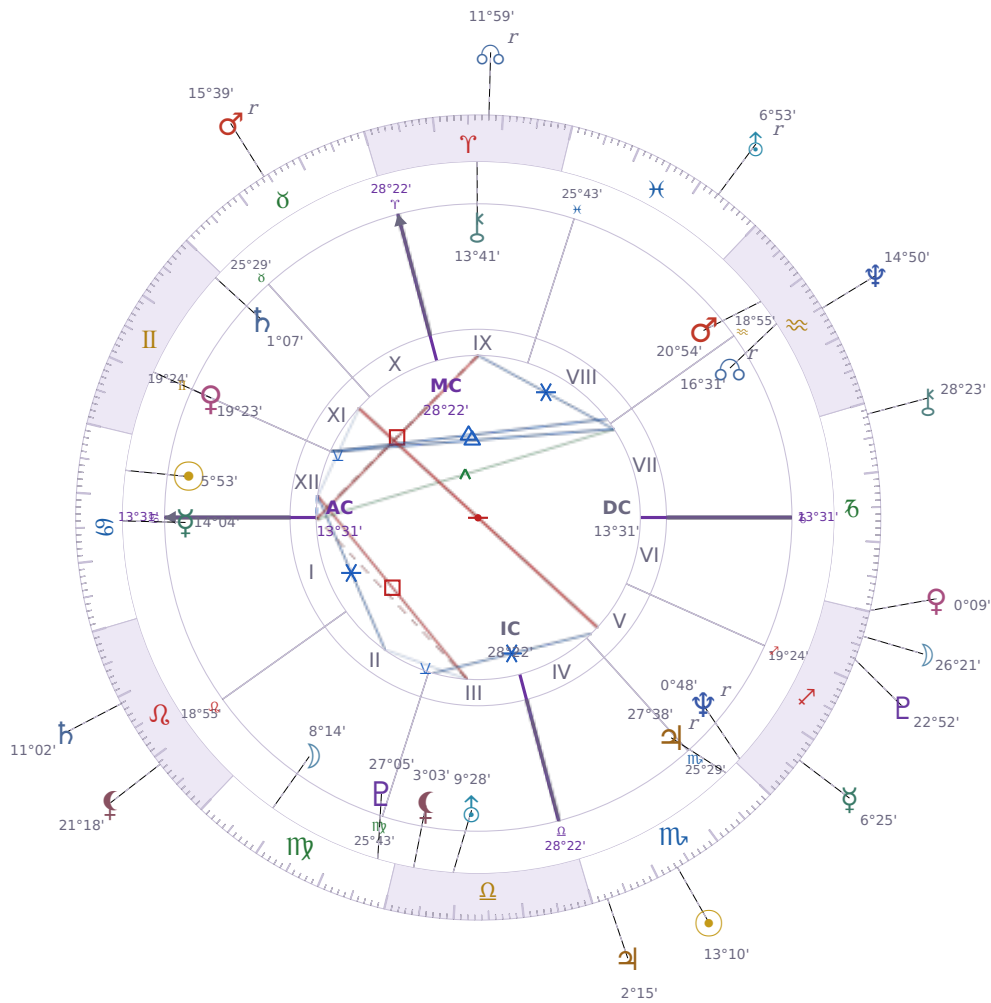

DAILY PERSONAL HOROSCOPE

Elon Reeve Musk

Businessman, entrepreneur, and political figure (born 1971)

♋ Cancer June 28, 1971 07:30 Pretoria

Saturday, 5 November 2005

TRANSITS FOR TODAY

☉ Sun	in ♏ Scorpio	13°10'21"
☾ Moon	in ♐ Sagittarius	26°21'26"
☿ Mercury	in ♐ Sagittarius	6°25'56"
♀ Venus	in ♑ Capricorn	0°09'28"
♂ Mars	in ♉ Taurus Rx	15°39'36"
♃ Jupiter	in ♏ Scorpio	2°15'15"
♄ Saturn	in ♌ Leo	11°02'46"

♅ Uranus	in ♓ Pisces Rx	6°53'22"
♆ Neptune	in ♒ Aquarius	14°50'34"
♇ Pluto	in ♐ Sagittarius	22°52'25"
♁ Chiron	in ♑ Capricorn	28°23'44"
♊ NNode	in ♈ Aries Rx	11°59'13"
♁ Lilith	in ♌ Leo	21°18'42"

NATAL PLANETS

KEY DATE

♀ Venus enters ♑ Capricorn

Venus in Capricorn makes people **slower to commit** but more serious once they do—you notice yourself caring less about flashy romance and more about whether someone actually shows up. At work and in friendships, this transit brings **direct conversations** about what you actually want instead of hinting around, and people generally respect the honesty. Money matters get **practical attention** too, so you're more likely to check your budget, delay impulse buys, and think about long-term value rather than what feels good right now.