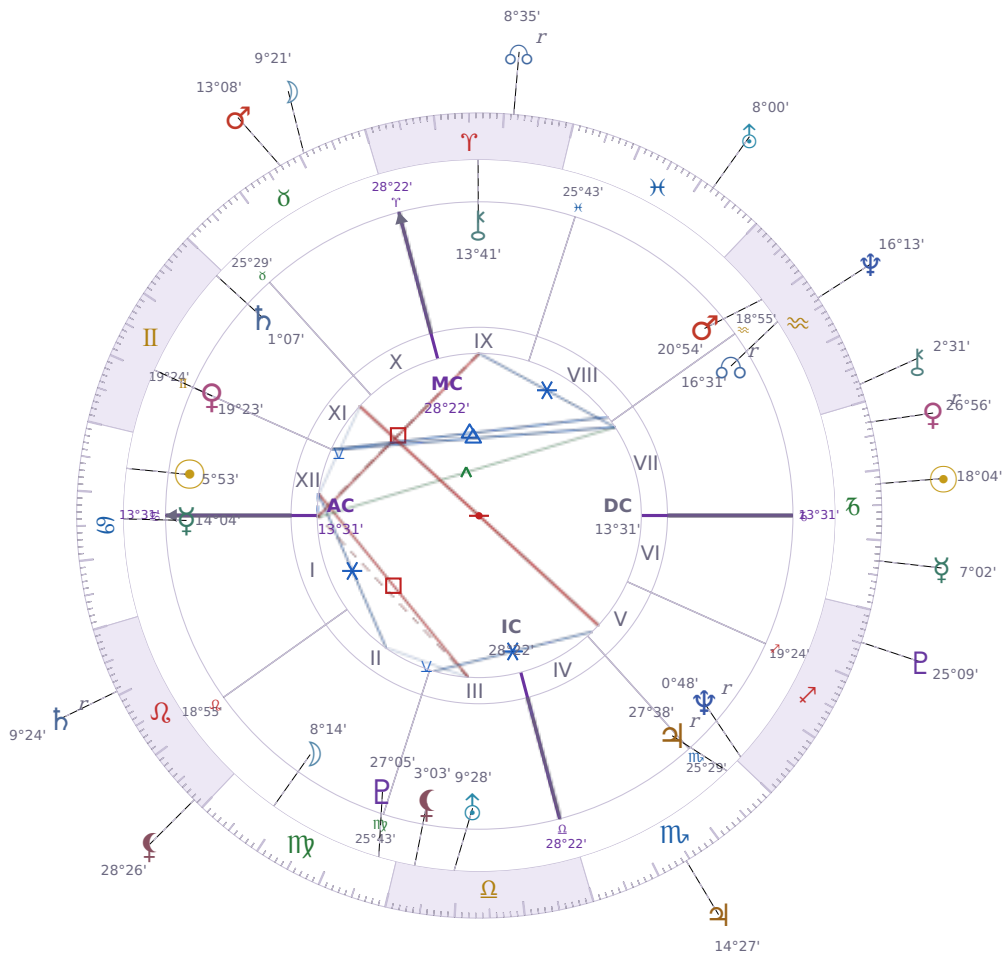

DAILY PERSONAL HOROSCOPE

Elon Reeve Musk

Businessman, entrepreneur, and political figure (born 1971)

♋ Cancer June 28, 1971 07:30 Pretoria

Sunday, 8 January 2006

TRANSITS FOR TODAY

☉ Sun	in ♑ Capricorn	18°04'00"
☾ Moon	in ♉ Taurus	9°21'08"
☿ Mercury	in ♑ Capricorn	7°02'08"
♀ Venus	in ♑ Capricorn Rx	26°56'47"
♂ Mars	in ♉ Taurus	13°08'57"
♃ Jupiter	in ♏ Scorpio	14°27'37"
♄ Saturn	in ♌ Leo Rx	9°24'04"