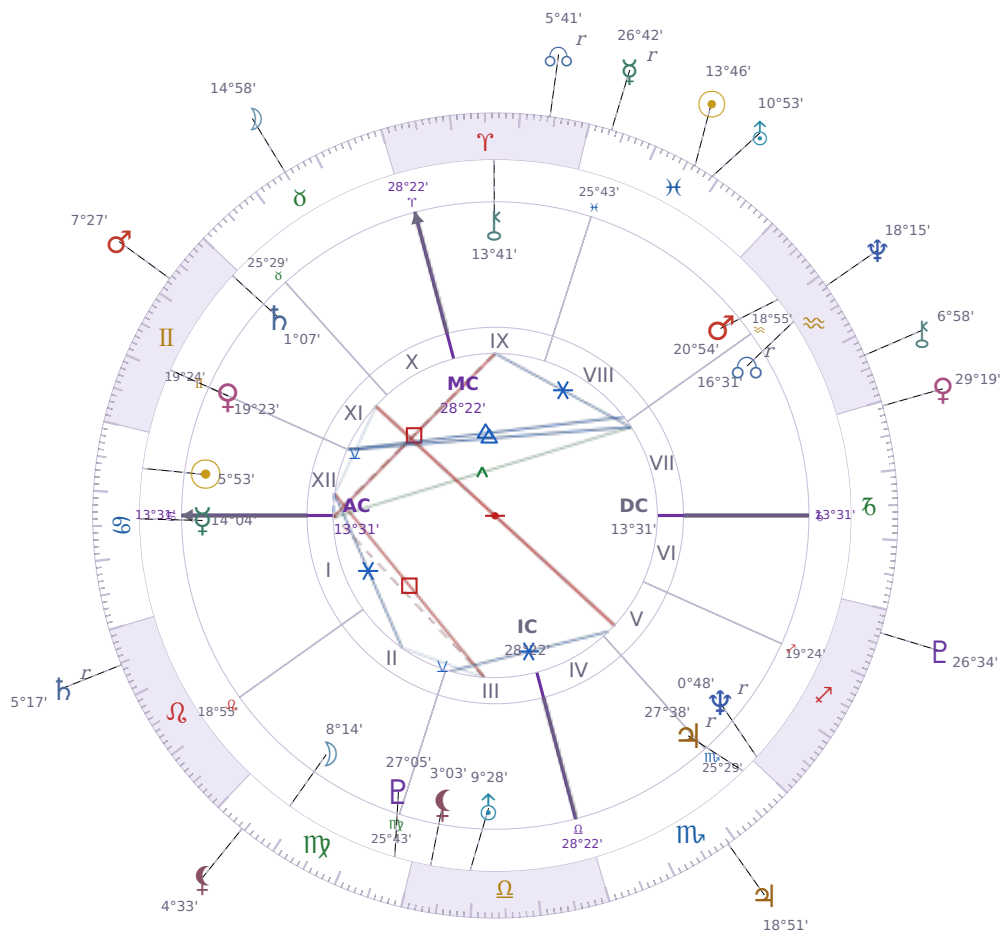

DAILY PERSONAL HOROSCOPE

Elon Reeve Musk

Businessman, entrepreneur, and political figure (born 1971)

♋ Cancer June 28, 1971 07:30 Pretoria

Saturday, 4 March 2006

TRANSITS FOR TODAY

☉ Sun	in ♋ Pisces	13°46'09"
☾ Moon	in ♋ Taurus	14°58'47"
☿ Mercury	in ♋ Pisces Rx	26°42'46"
♀ Venus	in ♏ Capricorn	29°19'24"
♂ Mars	in ♊ Gemini	7°27'25"
♃ Jupiter	in ♏ Scorpio	18°51'41"
♄ Saturn	in ♌ Leo Rx	5°17'03"

♅ Uranus	in ♋ Pisces	10°53'37"
♆ Neptune	in ♒ Aquarius	18°15'28"
♇ Pluto	in ♏ Sagittarius	26°34'58"
♁ Chiron	in ♒ Aquarius	6°58'11"
♁ NNode	in ♈ Aries Rx	5°41'11"
♁ Lilith	in ♍ Virgo	4°33'32"

NATAL PLANETS

☉ Sun	in ♋ Cancer	5°53'26"	XII
☾ Moon	in ♍ Virgo	8°14'52"	II
☿ Mercury	in ♋ Cancer	14°04'03"	I
♀ Venus	in ♊ Gemini	19°23'48"	XI
♂ Mars	in ♒ Aquarius	20°54'21"	VIII
♃ Jupiter	in ♏ Scorpio	27°38'52"	V Rx
♄ Saturn	in ♊ Gemini	1°07'22"	XI
♅ Uranus	in ♎ Libra	9°28'55"	III
♆ Neptune	in ♏ Sagittarius	0°48'48"	V Rx
♇ Pluto	in ♍ Virgo	27°05'36"	III
♁ Chiron	in ♈ Aries	13°41'50"	IX
♁ North Node	in ♒ Aquarius	16°31'23"	VII Rx
♁ Lilith	in ♎ Libra	3°03'14"	III