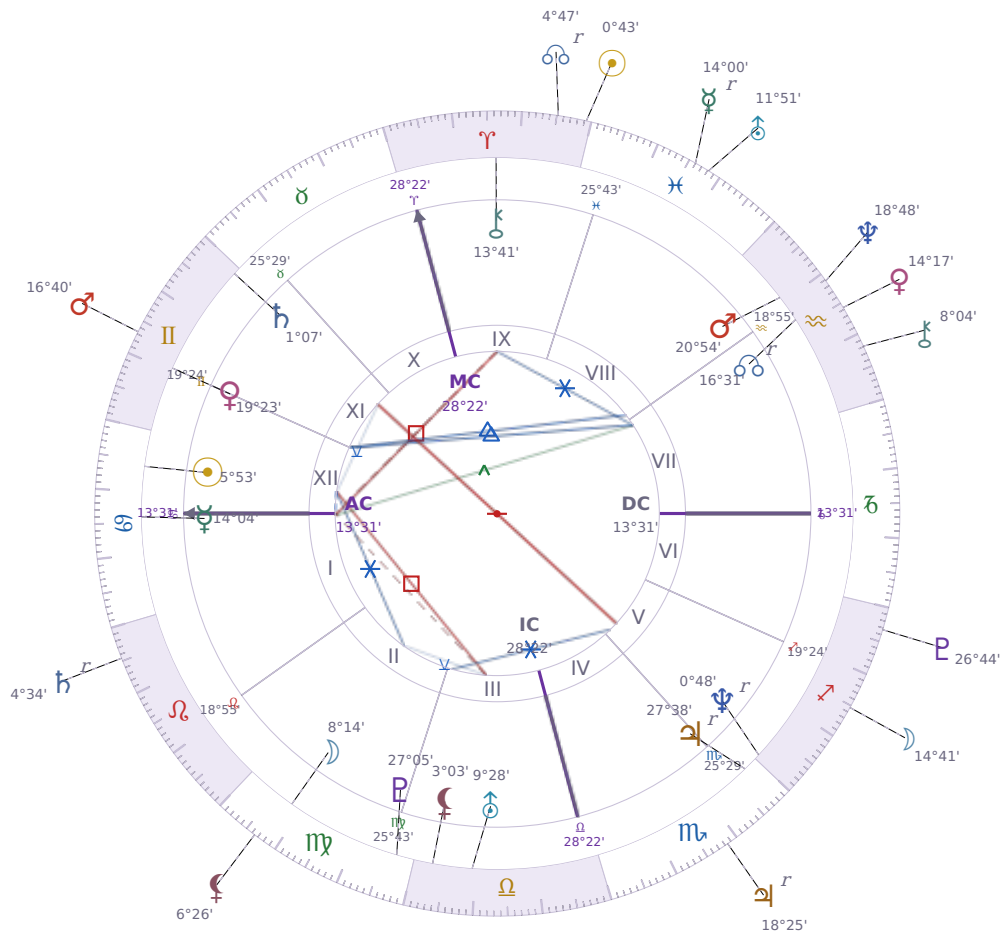

DAILY PERSONAL HOROSCOPE

Elon Reeve Musk

Businessman, entrepreneur, and political figure (born 1971)

♋ Cancer June 28, 1971 07:30 Pretoria

Tuesday, 21 March 2006

TRANSITS FOR TODAY

☉ Sun	in ♈ Aries	0°43'38"
☾ Moon	in ♐ Sagittarius	14°41'57"
☿ Mercury	in ♓ Pisces Rx	14°00'31"
♀ Venus	in ♒ Aquarius	14°17'16"
♂ Mars	in ♊ Gemini	16°40'03"
♃ Jupiter	in ♏ Scorpio Rx	18°25'35"
♄ Saturn	in ♌ Leo Rx	4°34'55"

♅ Uranus	in ♓ Pisces	11°51'14"
♆ Neptune	in ♒ Aquarius	18°48'55"
♇ Pluto	in ♐ Sagittarius	26°44'14"
♁ Chiron	in ♒ Aquarius	8°04'38"
♊ NNode	in ♈ Aries Rx	4°47'10"
♁ Lilith	in ♍ Virgo	6°26'49"

NATAL PLANETS

☉ Sun	in ♋ Cancer	5°53'26"	XII
☾ Moon	in ♍ Virgo	8°14'52"	II
☿ Mercury	in ♋ Cancer	14°04'03"	I
♀ Venus	in ♊ Gemini	19°23'48"	XI
♂ Mars	in ♒ Aquarius	20°54'21"	VIII
♃ Jupiter	in ♏ Scorpio	27°38'52"	V Rx
♄ Saturn	in ♊ Gemini	1°07'22"	XI
♅ Uranus	in ♎ Libra	9°28'55"	III
♆ Neptune	in ♐ Sagittarius	0°48'48"	V Rx
♇ Pluto	in ♍ Virgo	27°05'36"	III
♁ Chiron	in ♈ Aries	13°41'50"	IX
♊ North Node	in ♒ Aquarius	16°31'23"	VII Rx
♁ Lilith	in ♎ Libra	3°03'14"	III