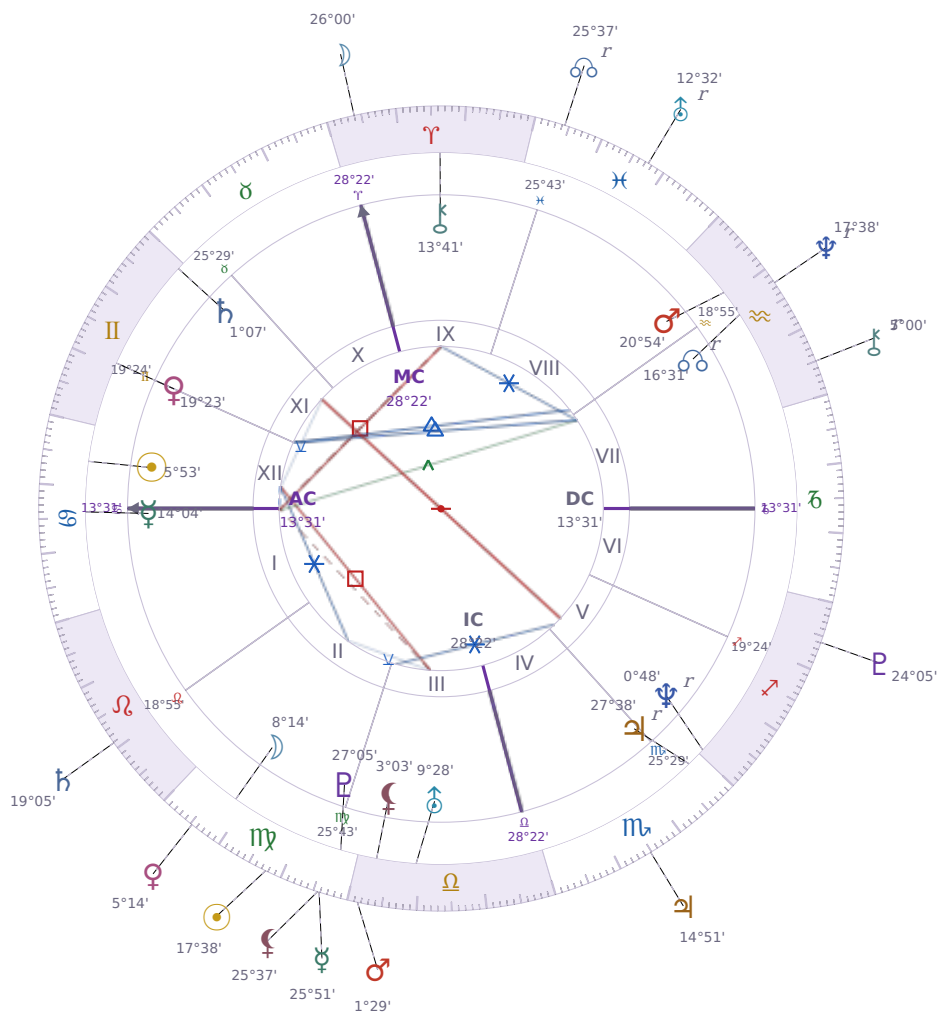

DAILY PERSONAL HOROSCOPE

Elon Reeve Musk

Businessman, entrepreneur, and political figure (born 1971)

♋ Cancer June 28, 1971 07:30 Pretoria

Sunday, 10 September 2006

TRANSITS FOR TODAY

☉ Sun	in ♍ Virgo	17°38'37"
☾ Moon	in ♈ Aries	26°00'48"
☿ Mercury	in ♍ Virgo	25°51'21"
♀ Venus	in ♍ Virgo	5°14'39"
♂ Mars	in ♎ Libra	1°29'54"
♃ Jupiter	in ♏ Scorpio	14°51'44"
♄ Saturn	in ♌ Leo	19°05'57"

♅ Uranus	in ♋ Pisces Rx	12°32'47"
♆ Neptune	in ♒ Aquarius Rx	17°38'16"
♇ Pluto	in ♏ Sagittarius	24°05'08"
♁ Chiron	in ♒ Aquarius Rx	5°00'20"
♁ NNode	in ♋ Pisces Rx	25°37'33"
♁ Lilith	in ♍ Virgo	25°37'26"

NATAL PLANETS

☉ Sun	in ♋ Cancer	5°53'26"	XII
☾ Moon	in ♍ Virgo	8°14'52"	II
☿ Mercury	in ♋ Cancer	14°04'03"	I
♀ Venus	in ♊ Gemini	19°23'48"	XI
♂ Mars	in ♒ Aquarius	20°54'21"	VIII
♃ Jupiter	in ♏ Scorpio	27°38'52"	V Rx
♄ Saturn	in ♊ Gemini	1°07'22"	XI
♅ Uranus	in ♎ Libra	9°28'55"	III
♆ Neptune	in ♏ Sagittarius	0°48'48"	V Rx
♇ Pluto	in ♍ Virgo	27°05'36"	III
♁ Chiron	in ♈ Aries	13°41'50"	IX
♁ North Node	in ♒ Aquarius	16°31'23"	VII Rx
♁ Lilith	in ♎ Libra	3°03'14"	III