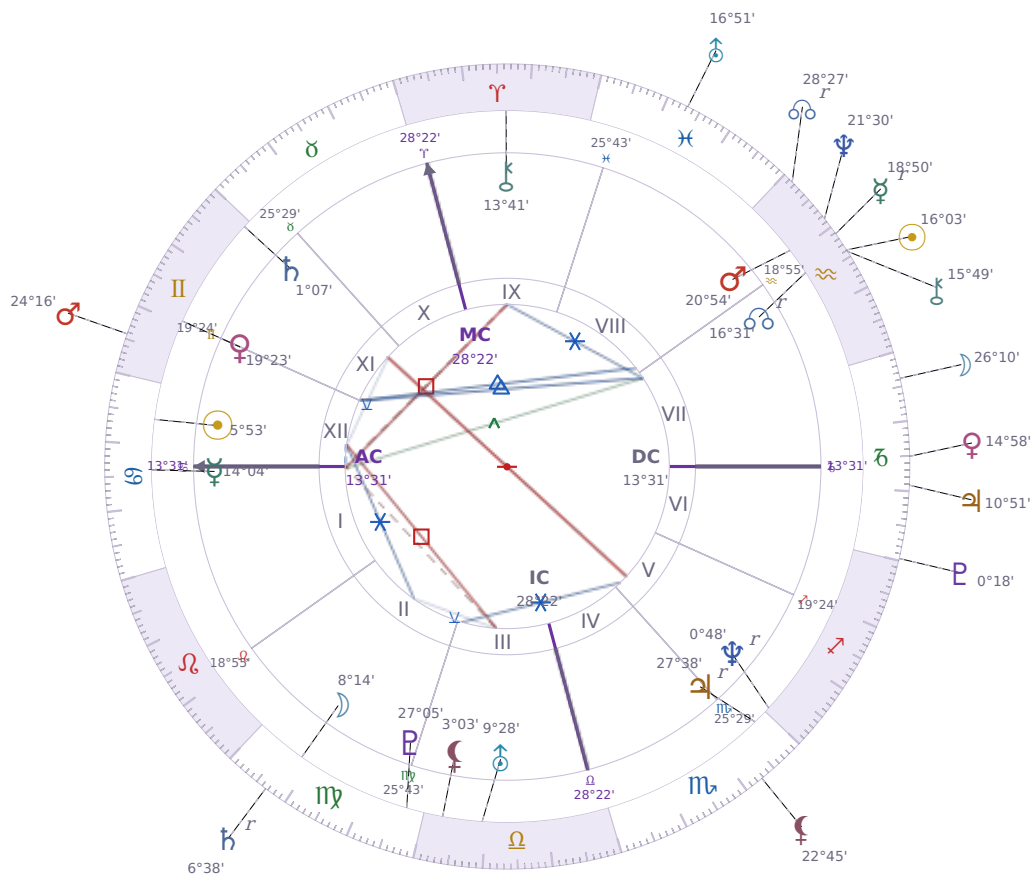

DAILY PERSONAL HOROSCOPE

Elon Reeve Musk

Businessman, entrepreneur, and political figure (born 1971)

♋ Cancer June 28, 1971 07:30 Pretoria

Tuesday, 5 February 2008

TRANSITS FOR TODAY

☉ Sun	in ♈ Aquarius	16°03'23"
☾ Moon	in ♄ Capricorn	26°10'03"
☿ Mercury	in ♈ Aquarius Rx	18°50'02"
♀ Venus	in ♄ Capricorn	14°58'04"
♂ Mars	in ♊ Gemini	24°16'09"
♃ Jupiter	in ♄ Capricorn	10°51'39"
♄ Saturn	in ♍ Virgo Rx	6°38'02"