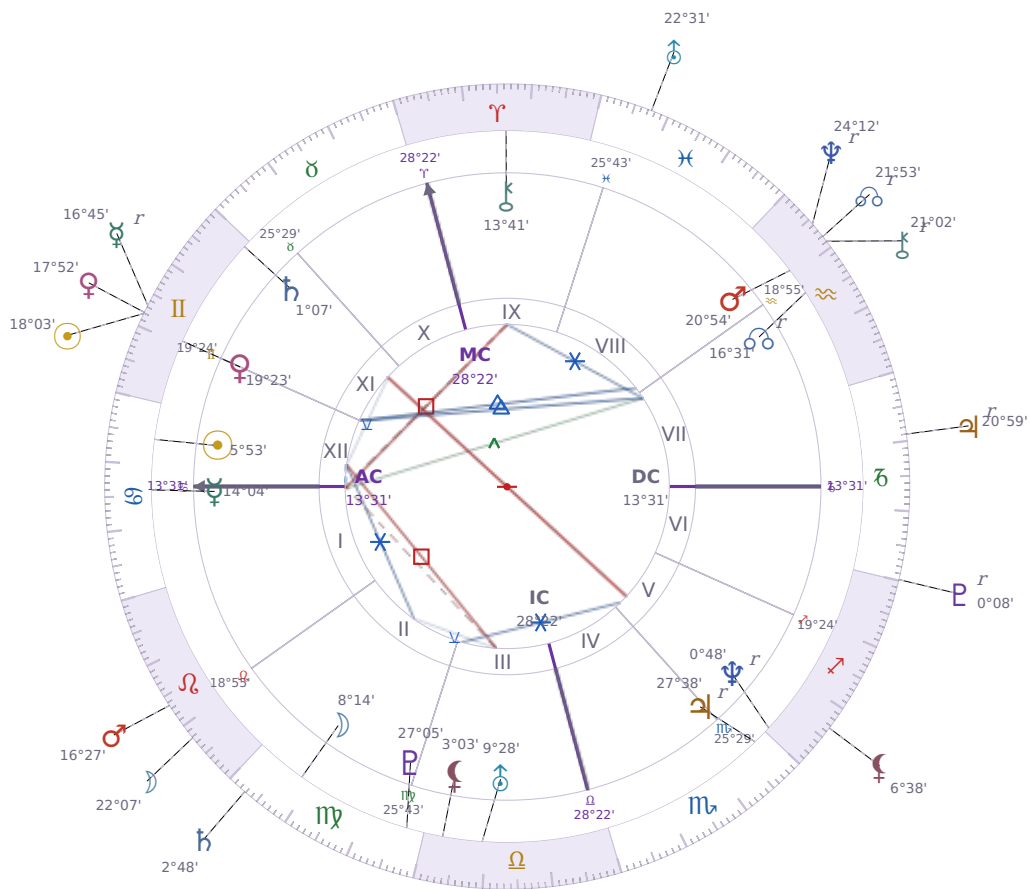

DAILY PERSONAL HOROSCOPE

Elon Reeve Musk

Businessman, entrepreneur, and political figure (born 1971)

♋ Cancer June 28, 1971 07:30 Pretoria

Sunday, 8 June 2008

TRANSITS FOR TODAY

☉ Sun	in ♊ Gemini	18°03'46"
☾ Moon	in ♌ Leo	22°07'55"
☿ Mercury	in ♊ Gemini Rx	16°45'55"
♀ Venus	in ♊ Gemini	17°52'40"
♂ Mars	in ♌ Leo	16°27'41"
♃ Jupiter	in ♎ Capricorn Rx	20°59'56"
♄ Saturn	in ♍ Virgo	2°48'49"

♅ Uranus	in ♓ Pisces	22°31'06"
♆ Neptune	in ♒ Aquarius Rx	24°12'38"
♇ Pluto	in ♑ Capricorn Rx	0°08'44"
♁ Chiron	in ♒ Aquarius Rx	21°02'45"
♁ NNode	in ♒ Aquarius Rx	21°53'49"
♁ Lilith	in ♐ Sagittarius	6°38'50"