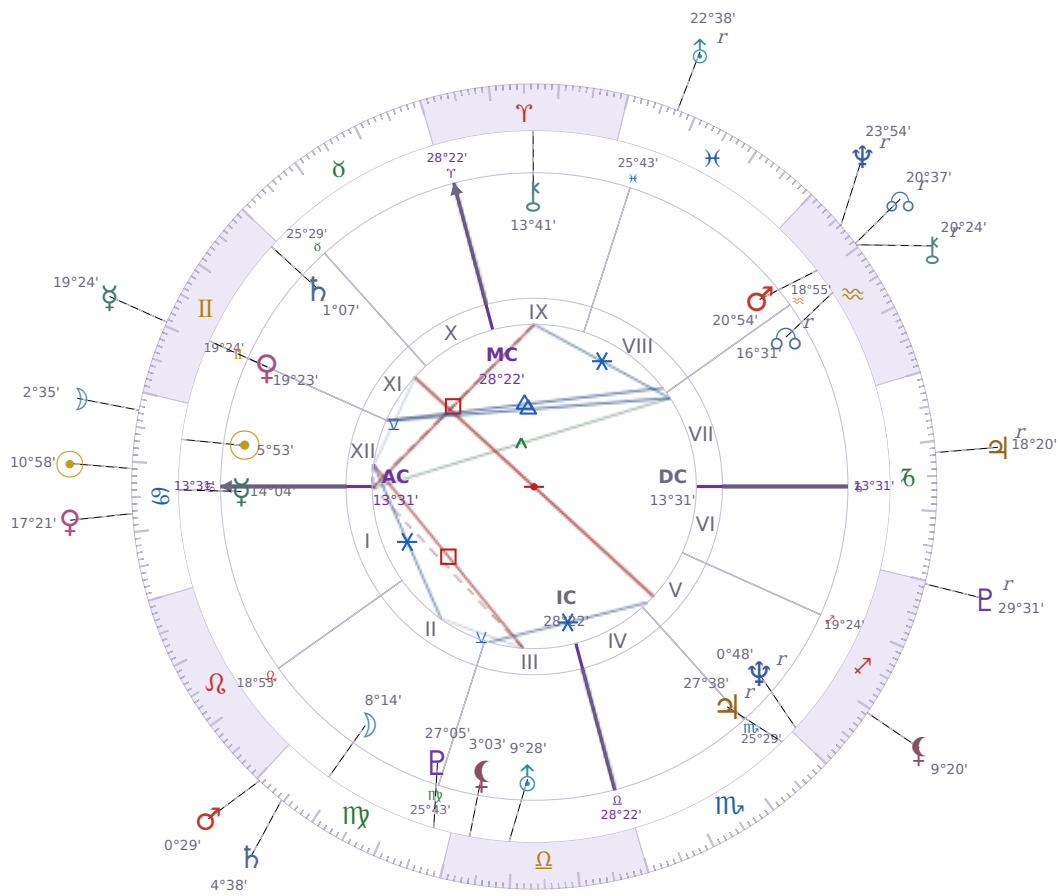

DAILY PERSONAL HOROSCOPE

Elon Reeve Musk

Businessman, entrepreneur, and political figure (born 1971)

♋ Cancer June 28, 1971 07:30 Pretoria

Wednesday, 2 July 2008

TRANSITS FOR TODAY

☉ Sun	in ♋ Cancer	10°58'07"
☾ Moon	in ♋ Cancer	2°35'10"
☿ Mercury	in ♊ Gemini	19°24'23"
♀ Venus	in ♋ Cancer	17°22'00"
♂ Mars	in ♍ Virgo	0°29'14"
♃ Jupiter	in ♏ Capricorn Rx	18°20'38"
♄ Saturn	in ♍ Virgo	4°38'55"

♅ Uranus	in ♋ Pisces Rx	22°38'40"
♆ Neptune	in ♒ Aquarius Rx	23°54'27"
♇ Pluto	in ♐ Sagittarius Rx	29°31'46"
♁ Chiron	in ♒ Aquarius Rx	20°24'55"
♁ NNode	in ♒ Aquarius Rx	20°37'34"
♁ Lilith	in ♐ Sagittarius	9°20'04"

NATAL PLANETS

☉ Sun	in ♋ Cancer	5°53'26"	XII
☾ Moon	in ♍ Virgo	8°14'52"	II
☿ Mercury	in ♋ Cancer	14°04'03"	I
♀ Venus	in ♊ Gemini	19°23'48"	XI
♂ Mars	in ♒ Aquarius	20°54'21"	VIII
♃ Jupiter	in ♏ Scorpio	27°38'52"	V Rx
♄ Saturn	in ♊ Gemini	1°07'22"	XI
♅ Uranus	in ♎ Libra	9°28'55"	III
♆ Neptune	in ♐ Sagittarius	0°48'48"	V Rx
♇ Pluto	in ♍ Virgo	27°05'36"	III
♁ Chiron	in ♈ Aries	13°41'50"	IX
♁ North Node	in ♒ Aquarius	16°31'23"	VII Rx
♁ Lilith	in ♎ Libra	3°03'14"	III