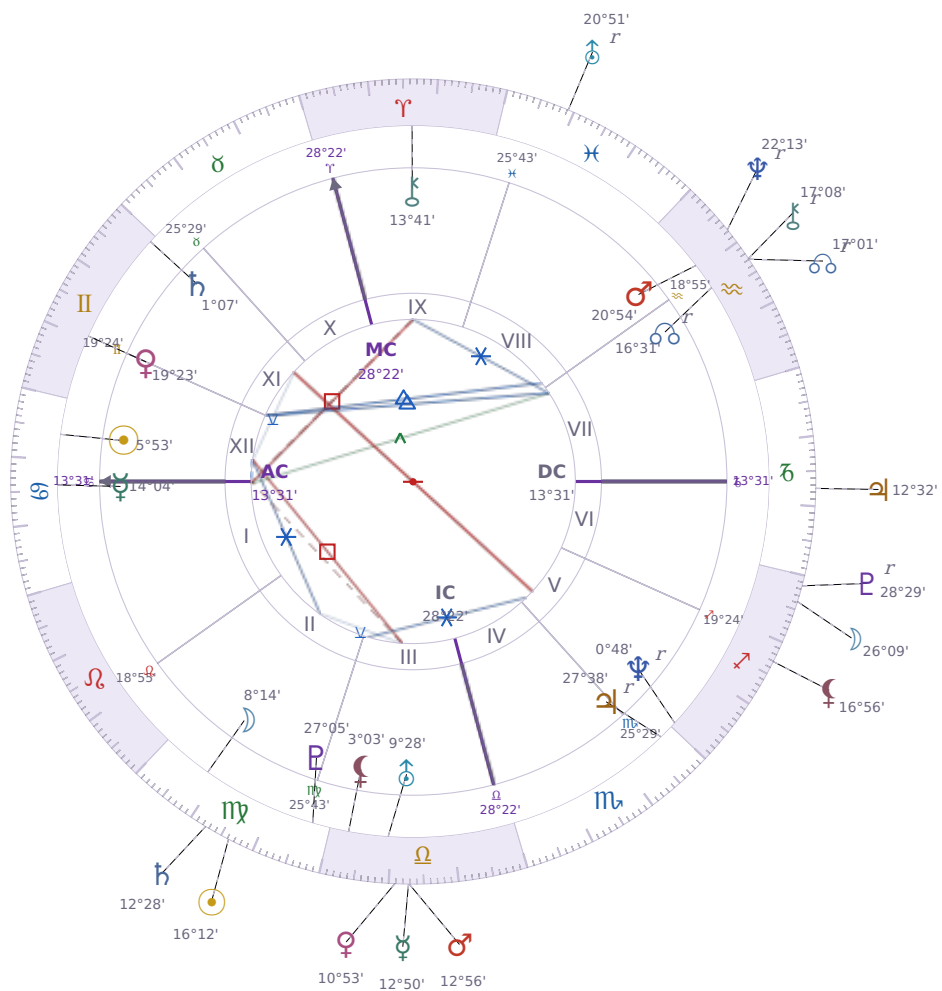

DAILY PERSONAL HOROSCOPE

Elon Reeve Musk

Businessman, entrepreneur, and political figure (born 1971)

♋ Cancer June 28, 1971 07:30 Pretoria

Monday, 8 September 2008

TRANSITS FOR TODAY

☉ Sun	in ♏ Virgo	16°12'15"
☽ Moon	in ♏ Sagittarius	26°09'44"
☿ Mercury	in ♏ Libra	12°50'26"
♀ Venus	in ♏ Libra	10°53'41"
♂ Mars	in ♏ Libra	12°56'21"
♃ Jupiter	in ♏ Capricorn	12°32'01"
♄ Saturn	in ♏ Virgo	12°28'31"

♅ Uranus	in ♓ Pisces Rx	20°51'28"
♆ Neptune	in ♒ Aquarius Rx	22°13'01"
♇ Pluto	in ♐ Sagittarius Rx	28°29'46"
♁ Chiron	in ♒ Aquarius Rx	17°08'18"
♁ NNode	in ♒ Aquarius Rx	17°01'32"
♁ Lilith	in ♐ Sagittarius	16°56'23"

## NATAL PLANETS

☉ Sun	in ♋ Cancer	5°53'26"	XII
☾ Moon	in ♍ Virgo	8°14'52"	II
☿ Mercury	in ♋ Cancer	14°04'03"	I
♀ Venus	in ♊ Gemini	19°23'48"	XI
♂ Mars	in ♒ Aquarius	20°54'21"	VIII
♃ Jupiter	in ♏ Scorpio	27°38'52"	V Rx
♄ Saturn	in ♊ Gemini	1°07'22"	XI
♅ Uranus	in ♎ Libra	9°28'55"	III
♆ Neptune	in ♐ Sagittarius	0°48'48"	V Rx
♇ Pluto	in ♍ Virgo	27°05'36"	III
♁ Chiron	in ♈ Aries	13°41'50"	IX
♁ North Node	in ♒ Aquarius	16°31'23"	VII Rx
♁ Lilith	in ♎ Libra	3°03'14"	III

### ♃ Jupiter stations Direct

*Jupiter* turning **direct again** means opportunities and decisions that felt stuck or unclear over the past months can finally move ahead with real momentum. What becomes **clearer now** is whether plans, applications, or deals are actually going to work — delays lift and you get actual answers instead of waiting. **Growth starts moving** in the areas where *Jupiter* sits in your chart, so watch for openings in money, work, relationships, or learning that were on pause during the retrograde.