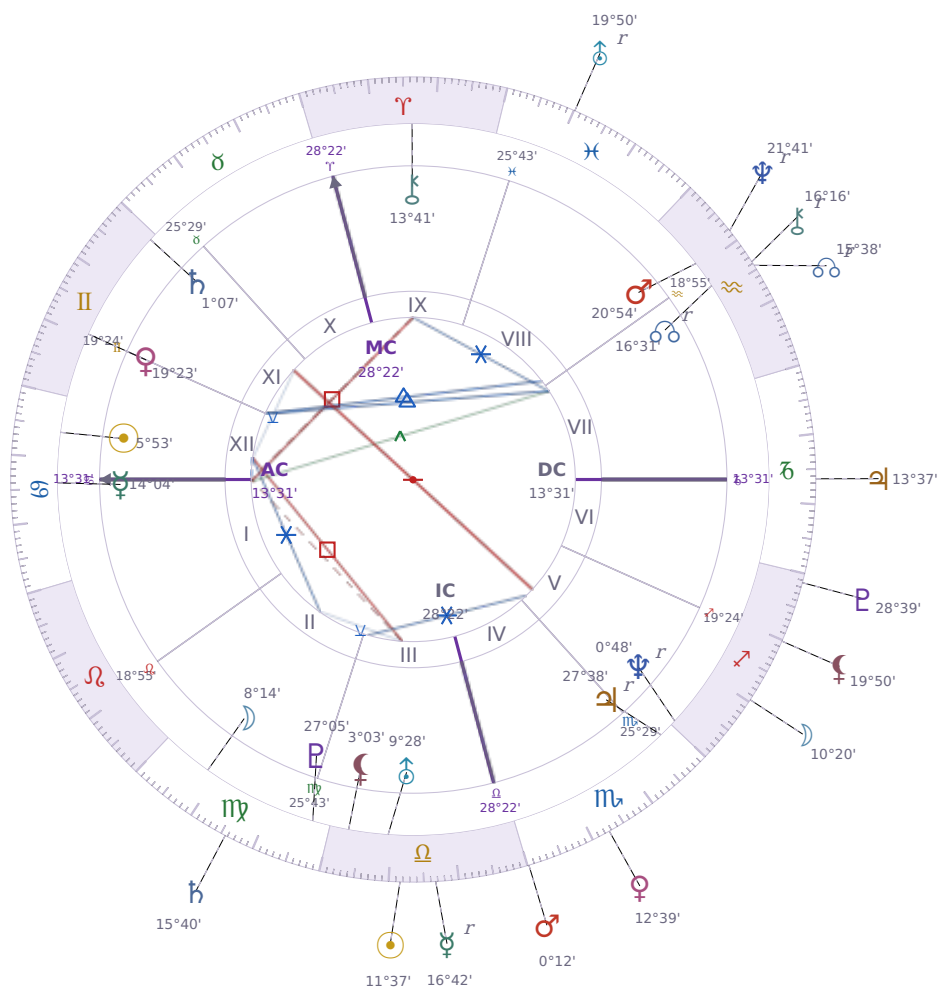

DAILY PERSONAL HOROSCOPE

Elon Reeve Musk

Businessman, entrepreneur, and political figure (born 1971)

♋ Cancer June 28, 1971 07:30 Pretoria

Saturday, 4 October 2008

TRANSITS FOR TODAY

☉ Sun	in ♎ Libra	11°37'57"
☾ Moon	in ♏ Sagittarius	10°20'35"
☿ Mercury	in ♎ Libra Rx	16°42'44"
♀ Venus	in ♏ Scorpio	12°39'18"
♂ Mars	in ♏ Scorpio	0°12'34"
♃ Jupiter	in ♐ Capricorn	13°37'08"
♄ Saturn	in ♍ Virgo	15°40'07"

♅ Uranus	in ♓ Pisces Rx	19°50'41"
♆ Neptune	in ♒ Aquarius Rx	21°41'35"
♇ Pluto	in ♐ Sagittarius	28°39'53"
♁ Chiron	in ♒ Aquarius Rx	16°16'06"
♁ NNode	in ♒ Aquarius Rx	15°38'55"
♁ Lilith	in ♐ Sagittarius	19°50'37"

## NATAL PLANETS

☉ Sun	in ♋ Cancer	5°53'26"	XII
☾ Moon	in ♍ Virgo	8°14'52"	II
☿ Mercury	in ♋ Cancer	14°04'03"	I
♀ Venus	in ♊ Gemini	19°23'48"	XI
♂ Mars	in ♒ Aquarius	20°54'21"	VIII
♃ Jupiter	in ♏ Scorpio	27°38'52"	V Rx
♄ Saturn	in ♊ Gemini	1°07'22"	XI
♅ Uranus	in ♎ Libra	9°28'55"	III
♆ Neptune	in ♐ Sagittarius	0°48'48"	V Rx
♇ Pluto	in ♍ Virgo	27°05'36"	III
♁ Chiron	in ♈ Aries	13°41'50"	IX
♁ North Node	in ♒ Aquarius	16°31'23"	VII Rx
♁ Lilith	in ♎ Libra	3°03'14"	III