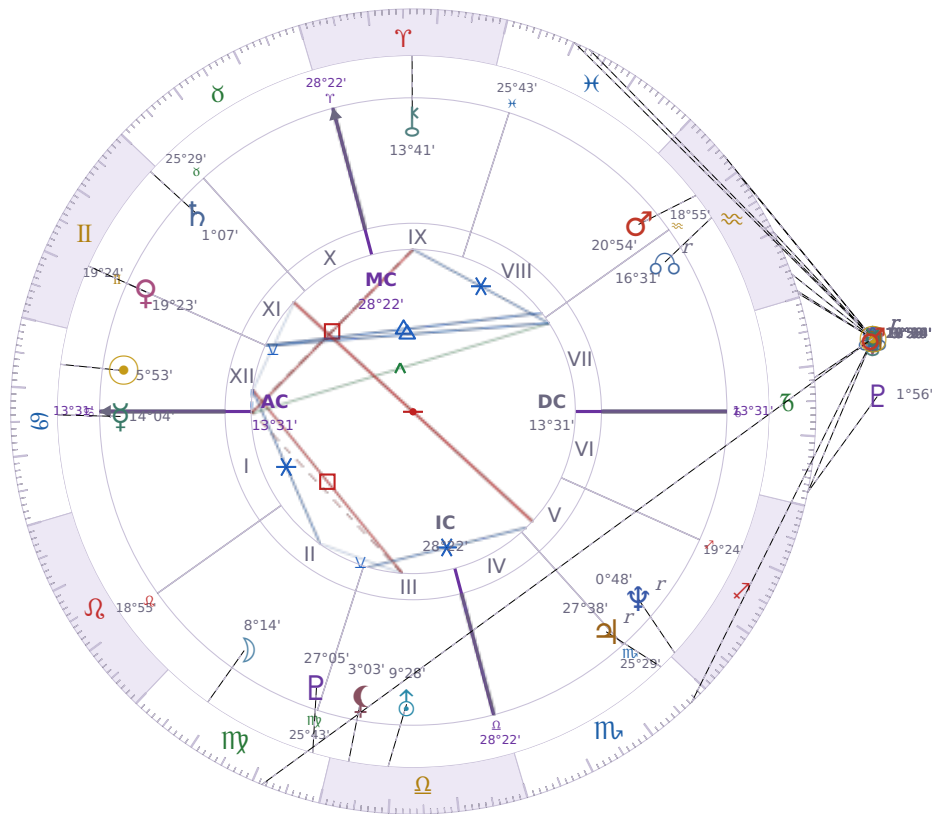

DAILY PERSONAL HOROSCOPE

Elon Reeve Musk

Businessman, entrepreneur, and political figure (born 1971)

♋ Cancer June 28, 1971 07:30 Pretoria

Tuesday, 20 January 2009

TRANSITS FOR TODAY

☉ Sun	in ♒ Aquarius	0°33'55"
☾ Moon	in ♏ Scorpio	27°15'39"
☿ Mercury	in ♒ Aquarius Rx	0°56'57"
♀ Venus	in ♋ Pisces	17°34'36"
♂ Mars	in ♐ Capricorn	18°19'36"
♃ Jupiter	in ♒ Aquarius	3°29'09"
♄ Saturn	in ♍ Virgo Rx	21°24'55"

♅ Uranus	in ♓ Pisces	19°55'31"
♆ Neptune	in ♒ Aquarius	23°04'45"
♇ Pluto	in ♑ Capricorn	1°56'12"
♁ Chiron	in ♒ Aquarius	19°39'16"
♊ NNode	in ♒ Aquarius Rx	9°55'49"
♁ Lilith	in ♑ Capricorn	1°52'51"

NATAL PLANETS