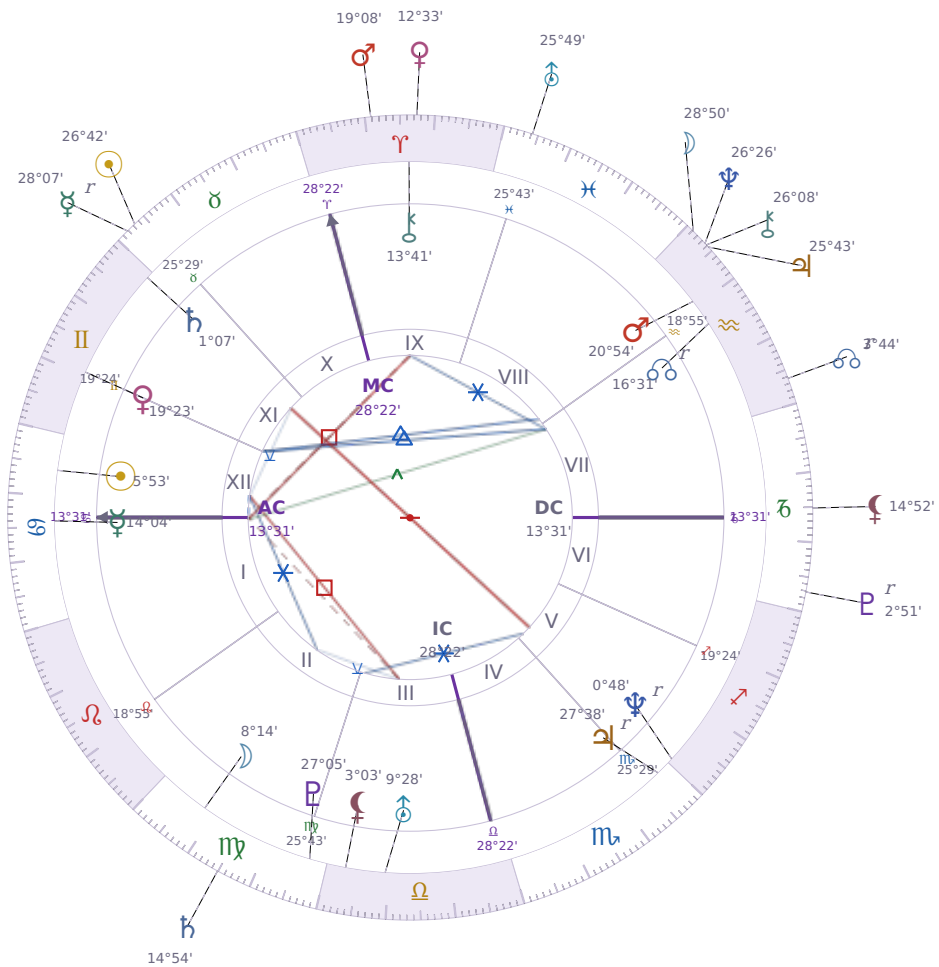

DAILY PERSONAL HOROSCOPE

Elon Reeve Musk

Businessman, entrepreneur, and political figure (born 1971)

♋ Cancer June 28, 1971 07:30 Pretoria

Sunday, 17 May 2009

TRANSITS FOR TODAY

☉ Sun	in ♉ Taurus	26°42'57"
☾ Moon	in ♒ Aquarius	28°50'33"
☿ Mercury	in ♉ Taurus Rx	28°07'59"
♀ Venus	in ♈ Aries	12°33'59"
♂ Mars	in ♈ Aries	19°08'42"
♃ Jupiter	in ♒ Aquarius	25°43'24"
♄ Saturn	in ♍ Virgo	14°54'42"

♅ Uranus	in ♓ Pisces	25°49'52"
♆ Neptune	in ♒ Aquarius	26°26'25"
♇ Pluto	in ♐ Capricorn Rx	2°51'19"
♁ Chiron	in ♒ Aquarius	26°08'32"
♁ NNode	in ♒ Aquarius Rx	3°44'04"
♁ Lilith	in ♐ Capricorn	14°52'24"

NATAL PLANETS

☉ Sun	in ♋ Cancer	5°53'26"	XII
☾ Moon	in ♍ Virgo	8°14'52"	II
☿ Mercury	in ♋ Cancer	14°04'03"	I
♀ Venus	in ♊ Gemini	19°23'48"	XI
♂ Mars	in ♒ Aquarius	20°54'21"	VIII
♃ Jupiter	in ♏ Scorpio	27°38'52"	V Rx
♄ Saturn	in ♊ Gemini	1°07'22"	XI
♅ Uranus	in ♎ Libra	9°28'55"	III
♆ Neptune	in ♐ Sagittarius	0°48'48"	V Rx
♇ Pluto	in ♍ Virgo	27°05'36"	III
♁ Chiron	in ♈ Aries	13°41'50"	IX
♁ North Node	in ♒ Aquarius	16°31'23"	VII Rx
♁ Lilith	in ♎ Libra	3°03'14"	III