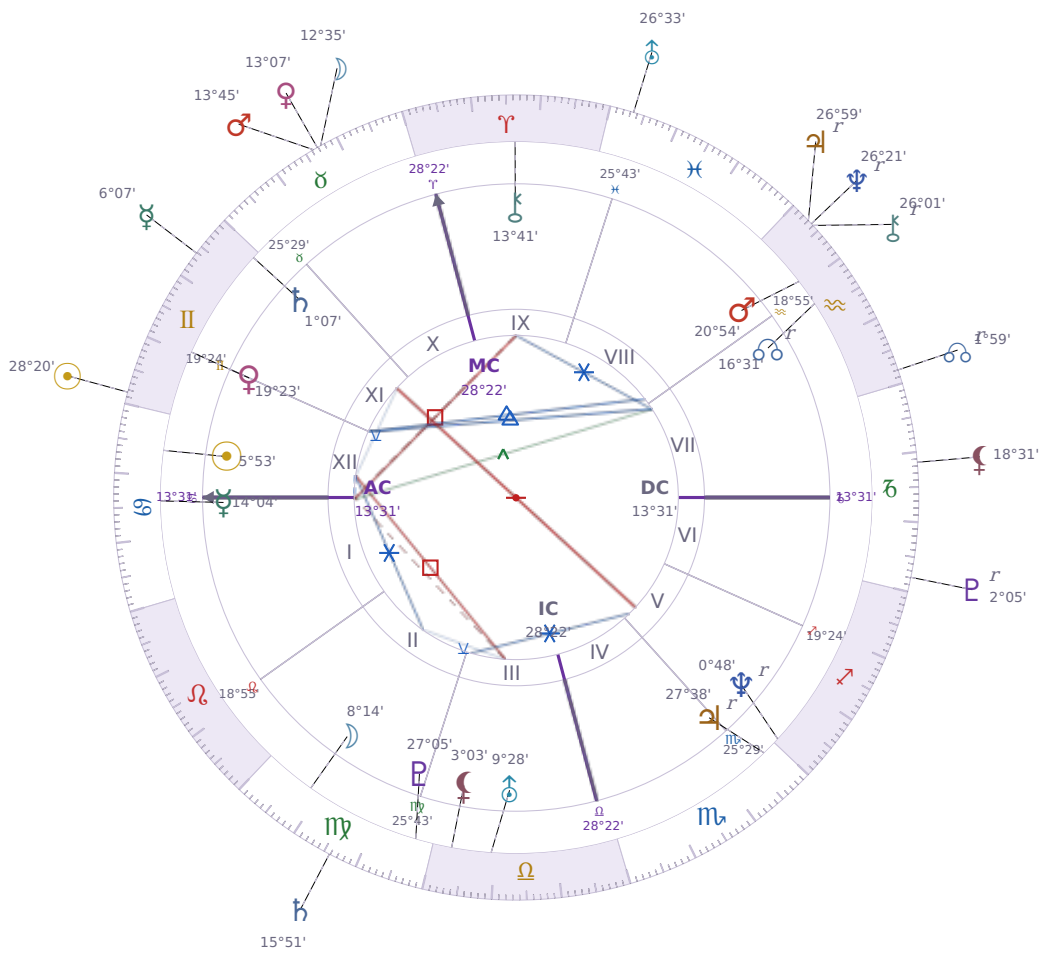

DAILY PERSONAL HOROSCOPE

Elon Reeve Musk

Businessman, entrepreneur, and political figure (born 1971)

♋ Cancer June 28, 1971 07:30 Pretoria

Friday, 19 June 2009

TRANSITS FOR TODAY

☉ Sun	in ♊ Gemini	28°20'20"
☾ Moon	in ♉ Taurus	12°35'03"
☿ Mercury	in ♊ Gemini	6°07'24"
♀ Venus	in ♉ Taurus	13°07'54"
♂ Mars	in ♉ Taurus	13°45'56"
♃ Jupiter	in ♒ Aquarius Rx	26°59'22"
♄ Saturn	in ♍ Virgo	15°51'24"

♅ Uranus	in ♓ Pisces	26°33'56"
♆ Neptune	in ♒ Aquarius Rx	26°21'28"
♇ Pluto	in ♐ Capricorn Rx	2°05'04"
♁ Chiron	in ♒ Aquarius Rx	26°01'35"
♁ NNode	in ♒ Aquarius Rx	1°59'14"
♁ Lilith	in ♐ Capricorn	18°31'54"

NATAL PLANETS

☉ Sun	in ♋ Cancer	5°53'26"	XII
☾ Moon	in ♍ Virgo	8°14'52"	II
☿ Mercury	in ♋ Cancer	14°04'03"	I
♀ Venus	in ♊ Gemini	19°23'48"	XI
♂ Mars	in ♒ Aquarius	20°54'21"	VIII
♃ Jupiter	in ♏ Scorpio	27°38'52"	V Rx
♄ Saturn	in ♊ Gemini	1°07'22"	XI
♅ Uranus	in ♎ Libra	9°28'55"	III
♆ Neptune	in ♐ Sagittarius	0°48'48"	V Rx
♇ Pluto	in ♍ Virgo	27°05'36"	III
♁ Chiron	in ♈ Aries	13°41'50"	IX
♁ North Node	in ♒ Aquarius	16°31'23"	VII Rx
♁ Lilith	in ♎ Libra	3°03'14"	III