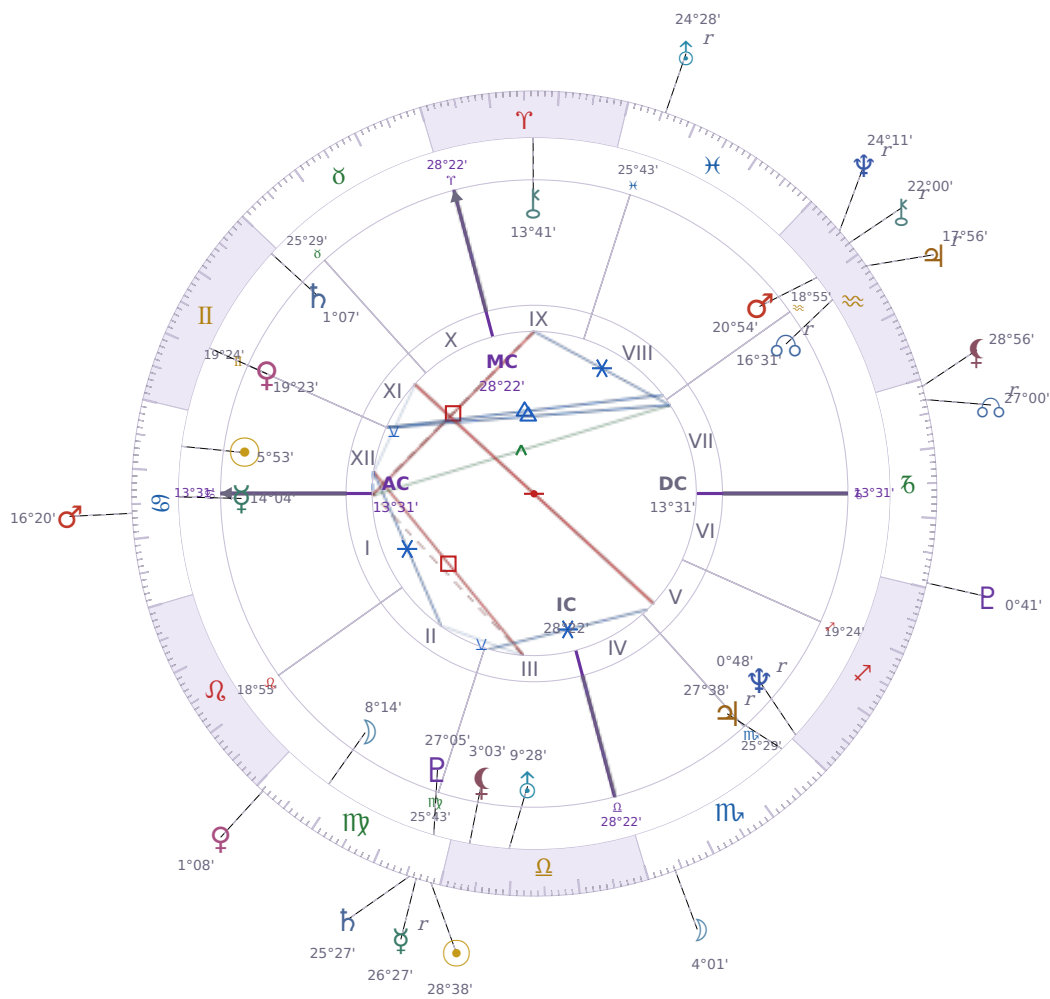

DAILY PERSONAL HOROSCOPE

Elon Reeve Musk

Businessman, entrepreneur, and political figure (born 1971)

♋ Cancer June 28, 1971 07:30 Pretoria

Monday, 21 September 2009

TRANSITS FOR TODAY

☉ Sun	in ♍ Virgo	28°38'31"
☾ Moon	in ♏ Scorpio	4°01'25"
☿ Mercury	in ♍ Virgo Rx	26°27'11"
♀ Venus	in ♍ Virgo	1°08'31"
♂ Mars	in ♋ Cancer	16°20'00"
♃ Jupiter	in ♒ Aquarius Rx	17°56'03"
♄ Saturn	in ♍ Virgo	25°27'30"

♅ Uranus	in ♓ Pisces Rx	24°28'31"
♆ Neptune	in ♒ Aquarius Rx	24°11'58"
♇ Pluto	in ♑ Capricorn	0°41'02"
♁ Chiron	in ♒ Aquarius Rx	22°00'24"
♏ NNode	in ♑ Capricorn Rx	27°00'35"
♁ Lilith	in ♑ Capricorn	28°56'36"

NATAL PLANETS

☉ Sun	in ♋ Cancer	5°53'26"	XII
☾ Moon	in ♍ Virgo	8°14'52"	II
☿ Mercury	in ♋ Cancer	14°04'03"	I
♀ Venus	in ♊ Gemini	19°23'48"	XI
♂ Mars	in ♒ Aquarius	20°54'21"	VIII
♃ Jupiter	in ♏ Scorpio	27°38'52"	V Rx
♄ Saturn	in ♊ Gemini	1°07'22"	XI
♅ Uranus	in ♎ Libra	9°28'55"	III
♆ Neptune	in ♐ Sagittarius	0°48'48"	V Rx
♇ Pluto	in ♍ Virgo	27°05'36"	III
♁ Chiron	in ♈ Aries	13°41'50"	IX
♏ North Node	in ♒ Aquarius	16°31'23"	VII Rx
♁ Lilith	in ♎ Libra	3°03'14"	III