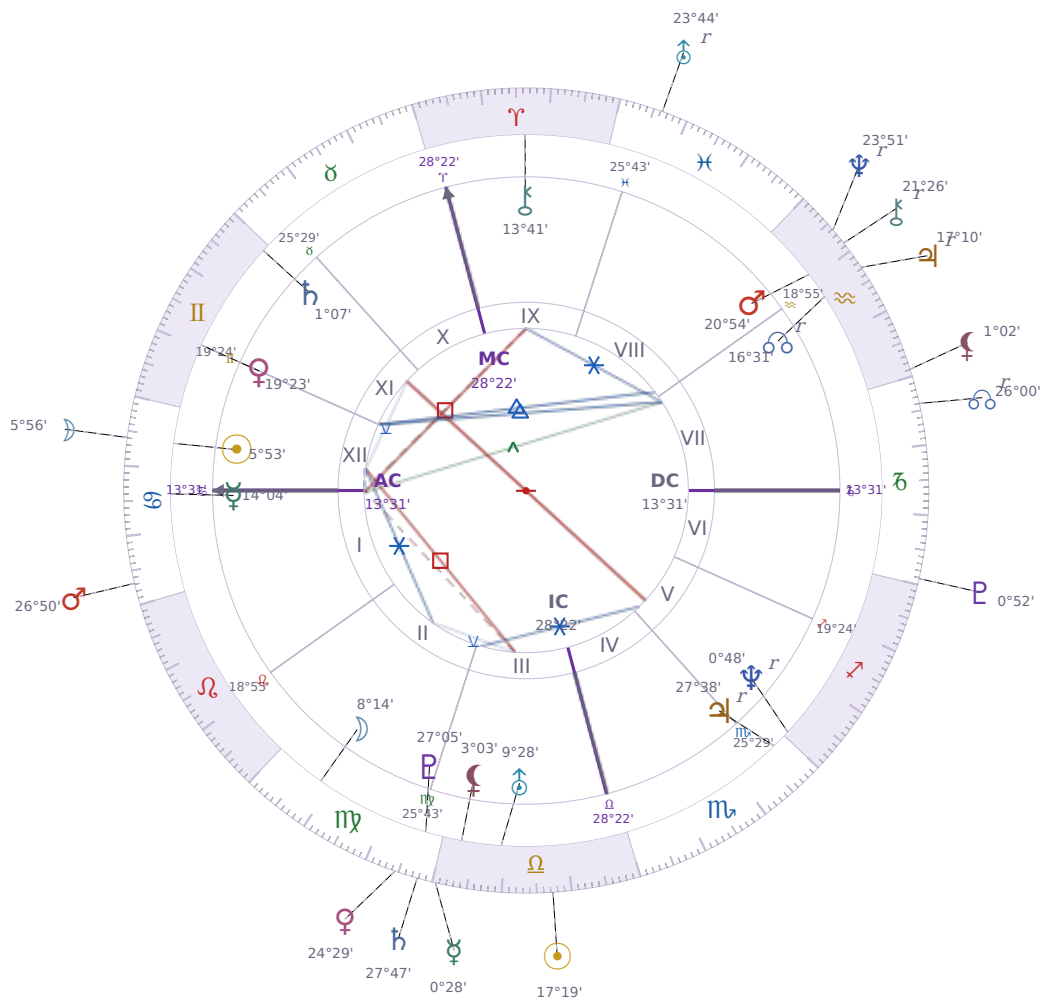

DAILY PERSONAL HOROSCOPE

Elon Reeve Musk

Businessman, entrepreneur, and political figure (born 1971)

♋ Cancer June 28, 1971 07:30 Pretoria

Saturday, 10 October 2009

TRANSITS FOR TODAY

☉ Sun	in ♎ Libra	17°19'06"
☾ Moon	in ♋ Cancer	5°56'30"
☿ Mercury	in ♎ Libra	0°28'51"
♀ Venus	in ♍ Virgo	24°29'24"
♂ Mars	in ♋ Cancer	26°50'37"
♃ Jupiter	in ♒ Aquarius Rx	17°10'41"
♄ Saturn	in ♍ Virgo	27°47'34"

♅ Uranus	in ♋ Pisces Rx	23°44'54"
♆ Neptune	in ♒ Aquarius Rx	23°51'57"
♇ Pluto	in ♑ Capricorn	0°52'32"
♁ Chiron	in ♒ Aquarius Rx	21°26'30"
♁ NNode	in ♑ Capricorn Rx	26°00'13"
♁ Lilith	in ♒ Aquarius	1°02'51"

NATAL PLANETS

☉ Sun	in ♋ Cancer	5°53'26"	XII
☾ Moon	in ♍ Virgo	8°14'52"	II
☿ Mercury	in ♋ Cancer	14°04'03"	I
♀ Venus	in ♊ Gemini	19°23'48"	XI
♂ Mars	in ♒ Aquarius	20°54'21"	VIII
♃ Jupiter	in ♏ Scorpio	27°38'52"	V Rx
♄ Saturn	in ♊ Gemini	1°07'22"	XI
♅ Uranus	in ♎ Libra	9°28'55"	III
♆ Neptune	in ♐ Sagittarius	0°48'48"	V Rx
♇ Pluto	in ♍ Virgo	27°05'36"	III
♁ Chiron	in ♈ Aries	13°41'50"	IX
♁ North Node	in ♒ Aquarius	16°31'23"	VII Rx
♁ Lilith	in ♎ Libra	3°03'14"	III

KEY DATE

☿ Mercury enters ♎ Libra

Mercury in *Libra* brings a shift toward **weighing both sides** before you speak or decide, making conversations feel more balanced but sometimes slower. At work and in relationships, you'll notice people becoming more **concerned with fairness** and wanting input from others before moving forward. This transit typically makes **negotiation and compromise** easier, though the constant balancing can occasionally leave decisions stuck in the middle instead of resolved.