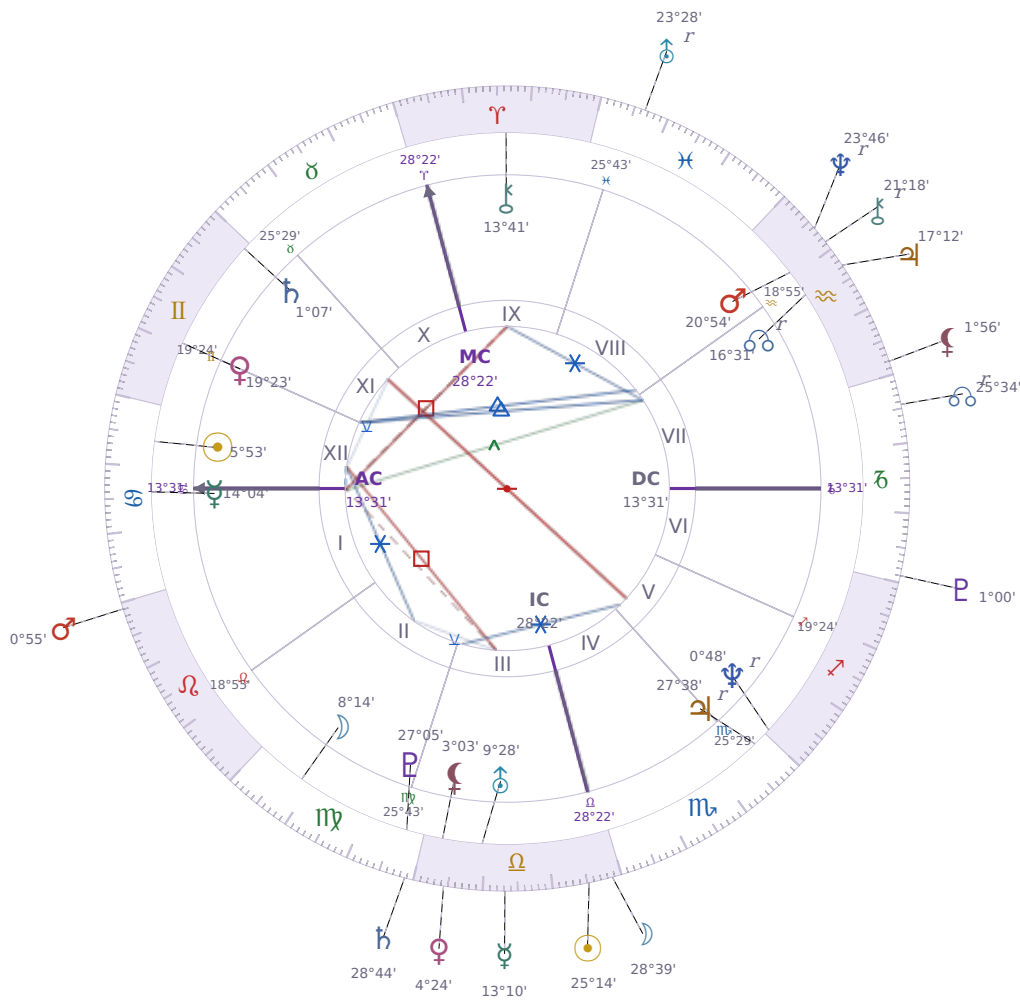

DAILY PERSONAL HOROSCOPE

Elon Reeve Musk

Businessman, entrepreneur, and political figure (born 1971)

♋ Cancer June 28, 1971 07:30 Pretoria

Sunday, 18 October 2009

TRANSITS FOR TODAY

☉ Sun	in ♎ Libra	25°14'44"
☾ Moon	in ♎ Libra	28°39'06"
☿ Mercury	in ♎ Libra	13°10'51"
♀ Venus	in ♎ Libra	4°24'28"
♂ Mars	in ♌ Leo	0°55'25"
♃ Jupiter	in ♒ Aquarius	17°12'48"
♄ Saturn	in ♍ Virgo	28°44'18"

♅ Uranus	in ♓ Pisces Rx	23°28'36"
♆ Neptune	in ♒ Aquarius Rx	23°46'25"
♇ Pluto	in ♑ Capricorn	1°00'38"
♁ Chiron	in ♒ Aquarius Rx	21°18'10"
♁ NNode	in ♑ Capricorn Rx	25°34'47"
♁ Lilith	in ♒ Aquarius	1°56'00"

NATAL PLANETS

☉ Sun	in ♋ Cancer	5°53'26"	XII
☾ Moon	in ♍ Virgo	8°14'52"	II
☿ Mercury	in ♋ Cancer	14°04'03"	I
♀ Venus	in ♊ Gemini	19°23'48"	XI
♂ Mars	in ♒ Aquarius	20°54'21"	VIII
♃ Jupiter	in ♏ Scorpio	27°38'52"	V Rx
♄ Saturn	in ♊ Gemini	1°07'22"	XI
♅ Uranus	in ♎ Libra	9°28'55"	III
♆ Neptune	in ♐ Sagittarius	0°48'48"	V Rx
♇ Pluto	in ♍ Virgo	27°05'36"	III
♁ Chiron	in ♈ Aries	13°41'50"	IX
♁ North Node	in ♒ Aquarius	16°31'23"	VII Rx
♁ Lilith	in ♎ Libra	3°03'14"	III