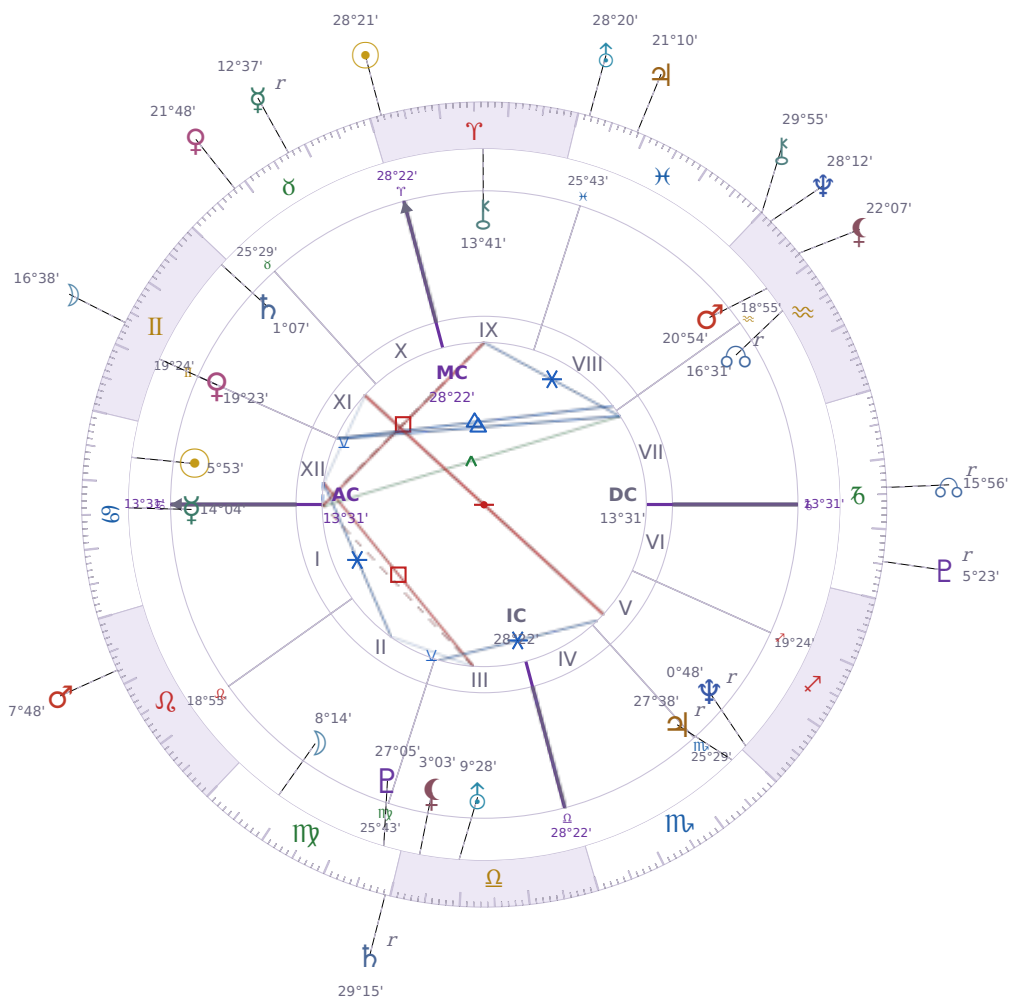

DAILY PERSONAL HOROSCOPE

Elon Reeve Musk

Businessman, entrepreneur, and political figure (born 1971)

♋ Cancer June 28, 1971 07:30 Pretoria

Sunday, 18 April 2010

TRANSITS FOR TODAY

☉ Sun	in ♈ Aries	28°21'04"
☾ Moon	in ♊ Gemini	16°38'20"
☿ Mercury	in ♉ Taurus Rx	12°37'35"
♀ Venus	in ♉ Taurus	21°48'44"
♂ Mars	in ♌ Leo	7°48'28"
♃ Jupiter	in ♓ Pisces	21°10'18"
♄ Saturn	in ♍ Virgo Rx	29°15'58"

♅ Uranus	in ♓ Pisces	28°21'00"
♆ Neptune	in ♒ Aquarius	28°12'08"
♇ Pluto	in ♑ Capricorn Rx	5°23'10"
♁ Chiron	in ♒ Aquarius	29°55'24"
♁ NNode	in ♑ Capricorn Rx	15°56'34"
♁ Lilith	in ♒ Aquarius	22°07'28"