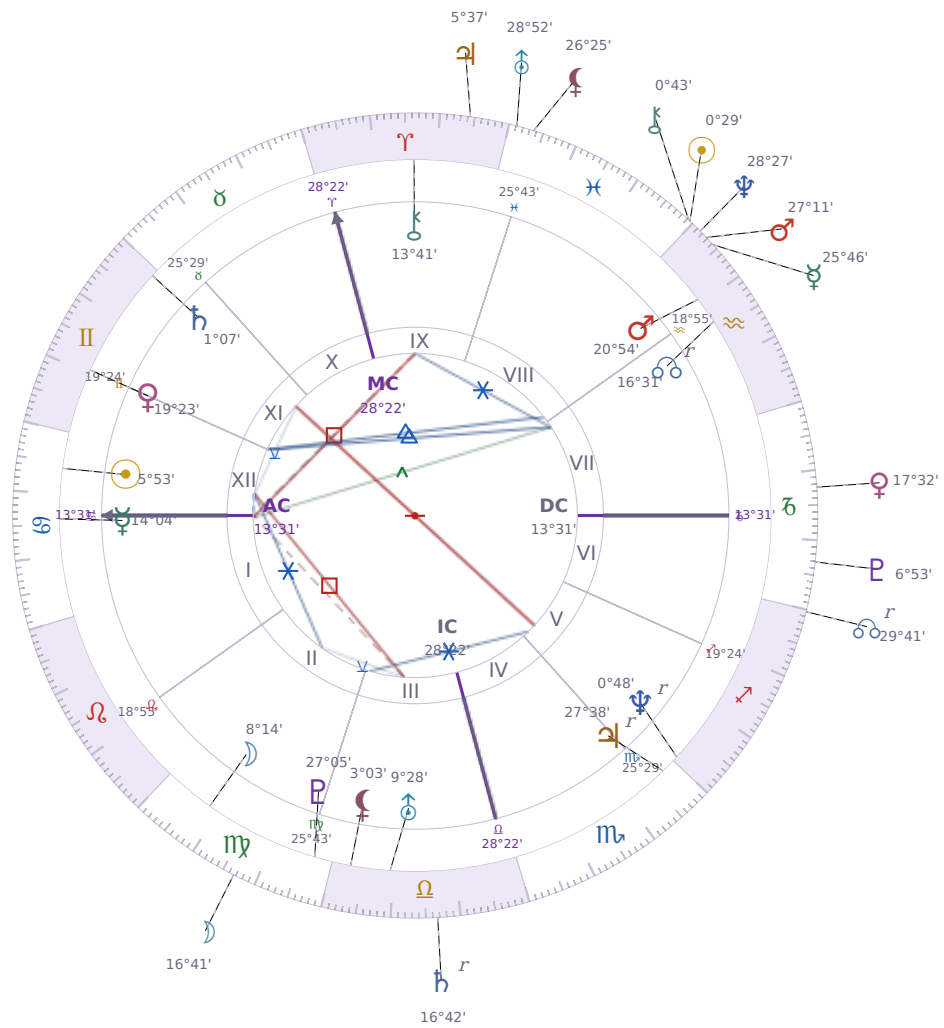

DAILY PERSONAL HOROSCOPE

Elon Reeve Musk

Businessman, entrepreneur, and political figure (born 1971)

♋ Cancer June 28, 1971 07:30 Pretoria

Saturday, 19 February 2011

TRANSITS FOR TODAY

☉ Sun	in ♓ Pisces	0°29'11"
☾ Moon	in ♍ Virgo	16°41'57"
☿ Mercury	in ♒ Aquarius	25°46'16"
♀ Venus	in ♑ Capricorn	17°32'58"
♂ Mars	in ♒ Aquarius	27°11'58"
♃ Jupiter	in ♈ Aries	5°37'17"
♄ Saturn	in ♎ Libra Rx	16°42'47"

♅ Uranus	in ♋ Pisces	28°52'40"
♆ Neptune	in ♒ Aquarius	28°27'41"
♇ Pluto	in ♏ Capricorn	6°53'42"
♁ Chiron	in ♋ Pisces	0°43'37"
♊ NNode	in ♐ Sagittarius Rx	29°41'12"
♁ Lilith	in ♋ Pisces	26°25'24"

NATAL PLANETS

☉ Sun	in ♋ Cancer	5°53'26"	XII
☾ Moon	in ♍ Virgo	8°14'52"	II
☿ Mercury	in ♋ Cancer	14°04'03"	I
♀ Venus	in ♊ Gemini	19°23'48"	XI
♂ Mars	in ♒ Aquarius	20°54'21"	VIII
♃ Jupiter	in ♏ Scorpio	27°38'52"	V Rx
♄ Saturn	in ♊ Gemini	1°07'22"	XI
♅ Uranus	in ♎ Libra	9°28'55"	III
♆ Neptune	in ♐ Sagittarius	0°48'48"	V Rx
♇ Pluto	in ♍ Virgo	27°05'36"	III
♁ Chiron	in ♈ Aries	13°41'50"	IX
♊ North Node	in ♒ Aquarius	16°31'23"	VII Rx
♁ Lilith	in ♎ Libra	3°03'14"	III

KEY TRANSIT FACTORS

♁ Chiron □ Square ♆ natal Neptune

Right now you are **more aware of where you have been avoiding hard truths** about yourself or others, and that awareness is uncomfortable. You may find yourself second-guessing your own perceptions or feeling confused about what you actually believe versus what you wanted to believe. These days this friction between reality and your preferred stories is forcing you to look at situations more honestly, even though the looking itself feels harsh.