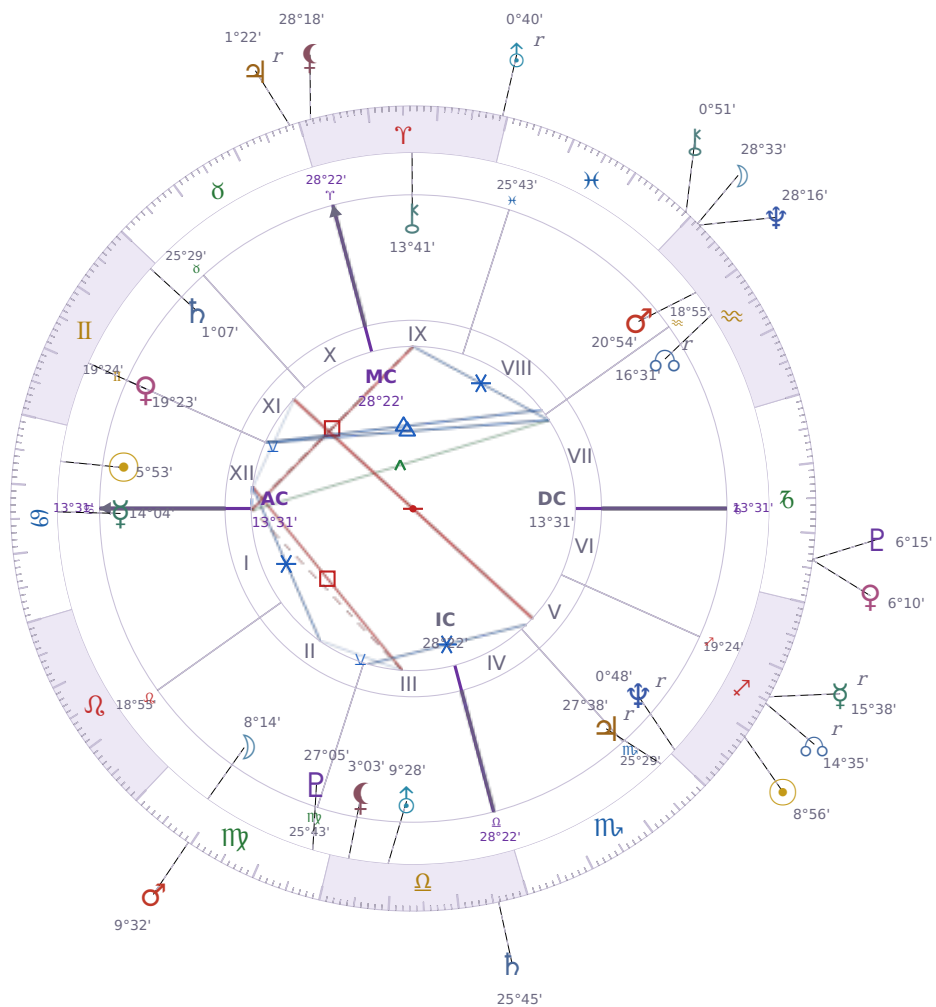

DAILY PERSONAL HOROSCOPE

Elon Reeve Musk

Businessman, entrepreneur, and political figure (born 1971)

♋ Cancer June 28, 1971 07:30 Pretoria

Thursday, 1 December 2011

TRANSITS FOR TODAY

☉ Sun	in ♐ Sagittarius	8°56'10"
☾ Moon	in ♒ Aquarius	28°33'49"
☿ Mercury	in ♐ Sagittarius Rx	15°38'38"
♀ Venus	in ♑ Capricorn	6°10'13"
♂ Mars	in ♍ Virgo	9°32'58"
♃ Jupiter	in ♉ Taurus Rx	1°23'00"
♄ Saturn	in ♎ Libra	25°45'53"

♅ Uranus	in ♈ Aries Rx	0°40'30"
♆ Neptune	in ♒ Aquarius	28°16'18"
♇ Pluto	in ♏ Capricorn	6°15'46"
♁ Chiron	in ♓ Pisces	0°51'17"
♁ NNode	in ♐ Sagittarius Rx	14°35'39"
♁ Lilith	in ♈ Aries	28°18'05"

NATAL PLANETS

☉ Sun	in ♋ Cancer	5°53'26"	XII
☾ Moon	in ♍ Virgo	8°14'52"	II
☿ Mercury	in ♋ Cancer	14°04'03"	I
♀ Venus	in ♊ Gemini	19°23'48"	XI
♂ Mars	in ♒ Aquarius	20°54'21"	VIII
♃ Jupiter	in ♏ Scorpio	27°38'52"	V Rx
♄ Saturn	in ♊ Gemini	1°07'22"	XI
♅ Uranus	in ♎ Libra	9°28'55"	III
♆ Neptune	in ♐ Sagittarius	0°48'48"	V Rx
♇ Pluto	in ♍ Virgo	27°05'36"	III
♁ Chiron	in ♈ Aries	13°41'50"	IX
♁ North Node	in ♒ Aquarius	16°31'23"	VII Rx
♁ Lilith	in ♎ Libra	3°03'14"	III