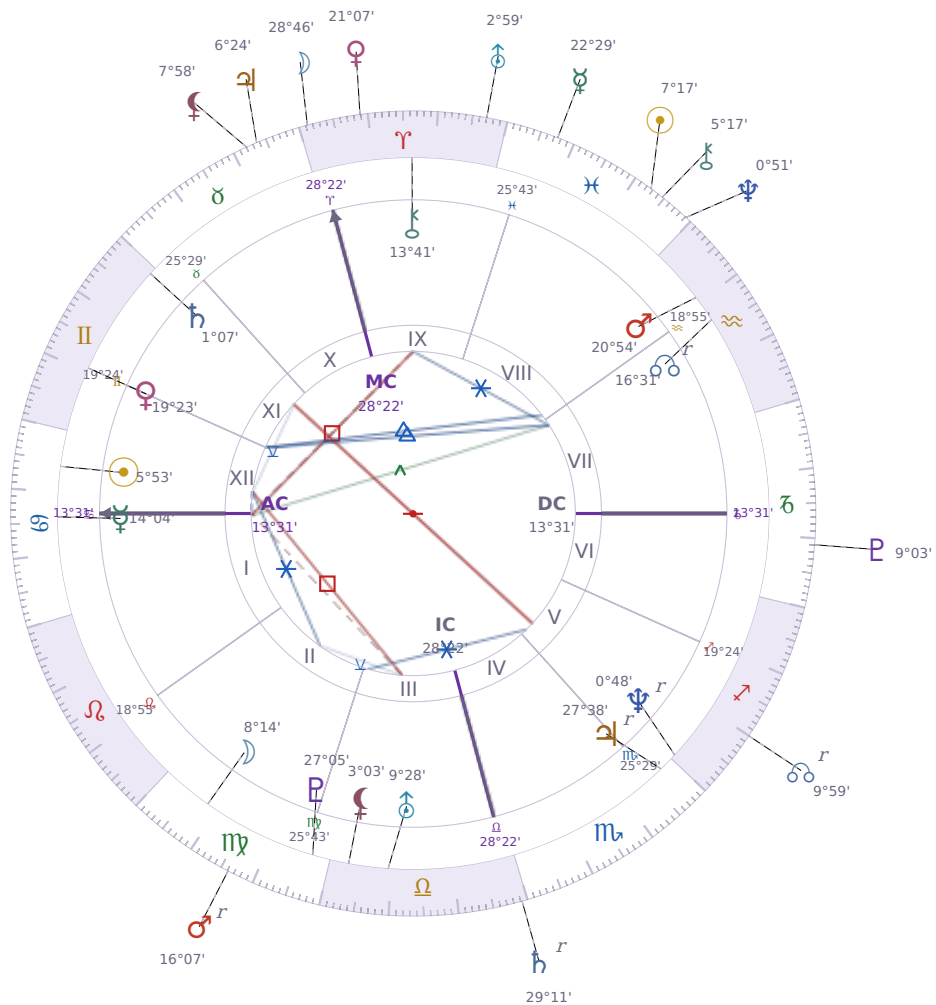

DAILY PERSONAL HOROSCOPE

Elon Reeve Musk

Businessman, entrepreneur, and political figure (born 1971)

♋ Cancer June 28, 1971 07:30 Pretoria

Sunday, 26 February 2012

TRANSITS FOR TODAY

☉ Sun	in ♋ Pisces	7°17'29"
☾ Moon	in ♈ Aries	28°46'05"
☿ Mercury	in ♋ Pisces	22°29'04"
♀ Venus	in ♈ Aries	21°07'19"
♂ Mars	in ♍ Virgo Rx	16°07'35"
♃ Jupiter	in ♉ Taurus	6°24'31"
♄ Saturn	in ♎ Libra Rx	29°11'52"

♅ Uranus	in ♈ Aries	2°59'38"
♆ Neptune	in ♋ Pisces	0°51'23"
♇ Pluto	in ♏ Capricorn	9°03'51"
♁ Chiron	in ♋ Pisces	5°17'54"
♊ NNode	in ♐ Sagittarius Rx	9°59'15"
♁ Lilith	in ♉ Taurus	7°58'56"

NATAL PLANETS