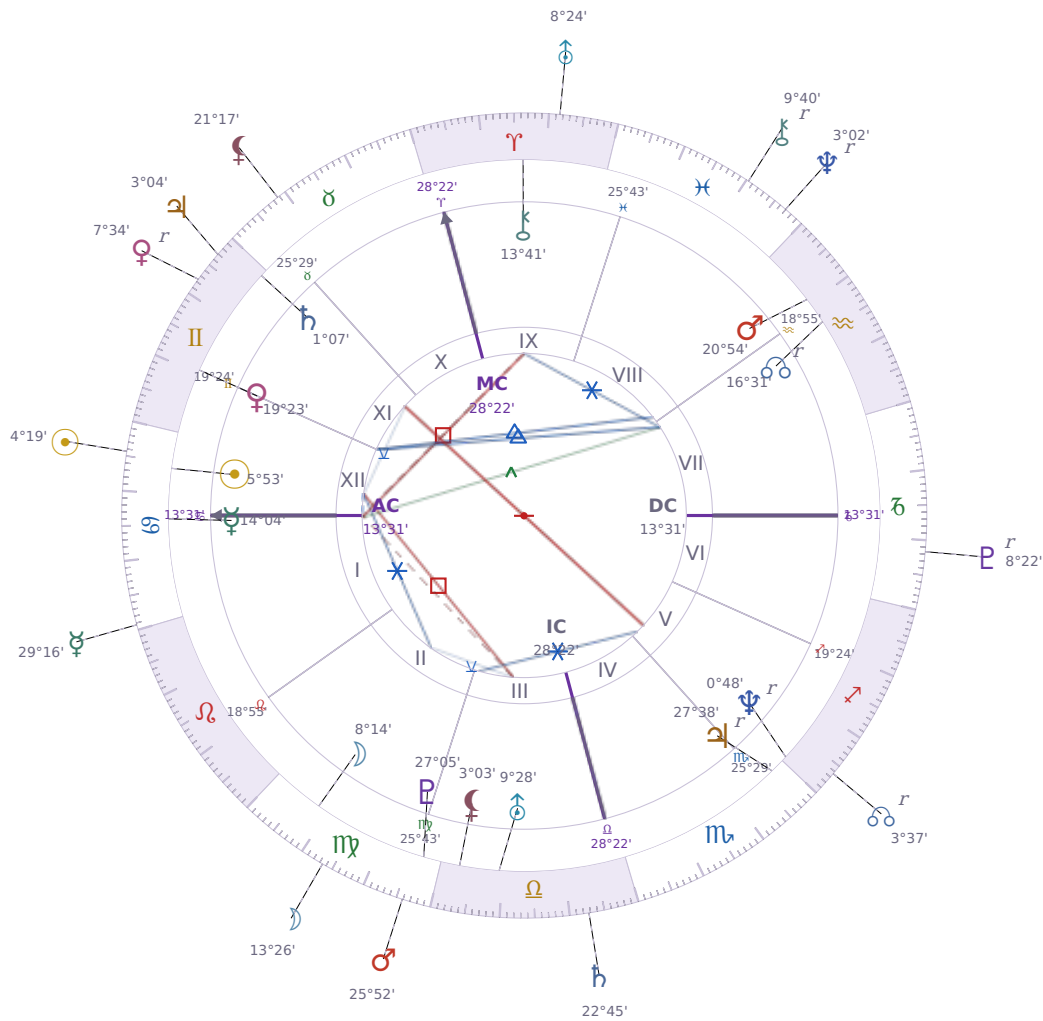

DAILY PERSONAL HOROSCOPE

Elon Reeve Musk

Businessman, entrepreneur, and political figure (born 1971)

♋ Cancer June 28, 1971 07:30 Pretoria

Monday, 25 June 2012

TRANSITS FOR TODAY

☉ Sun	in ♋ Cancer	4°19'41"
☾ Moon	in ♍ Virgo	13°26'47"
☿ Mercury	in ♋ Cancer	29°16'06"
♀ Venus	in ♊ Gemini Rx	7°34'32"
♂ Mars	in ♍ Virgo	25°52'45"
♃ Jupiter	in ♊ Gemini	3°04'37"
♄ Saturn	in ♎ Libra	22°45'49"

♅ Uranus	in ♈ Aries	8°24'43"
♆ Neptune	in ♓ Pisces Rx	3°02'16"
♇ Pluto	in ♑ Capricorn Rx	8°22'01"
♁ Chiron	in ♓ Pisces Rx	9°40'13"
♁ NNode	in ♐ Sagittarius Rx	3°37'58"
♁ Lilith	in ♉ Taurus	21°17'41"

NATAL PLANETS

KEY DATE

♄ Saturn stations Direct

Saturn turning direct means **stuck decisions and delayed projects** can finally move again after months of standing still. What felt unclear or blocked in your work, finances, or long-term plans becomes **clearer and actionable** as *Saturn* pushes forward. The pattern most people notice is **real progress on what matters** — whether that's getting a commitment from someone, finishing something you started, or seeing results from hard work you put in during the retrograde.