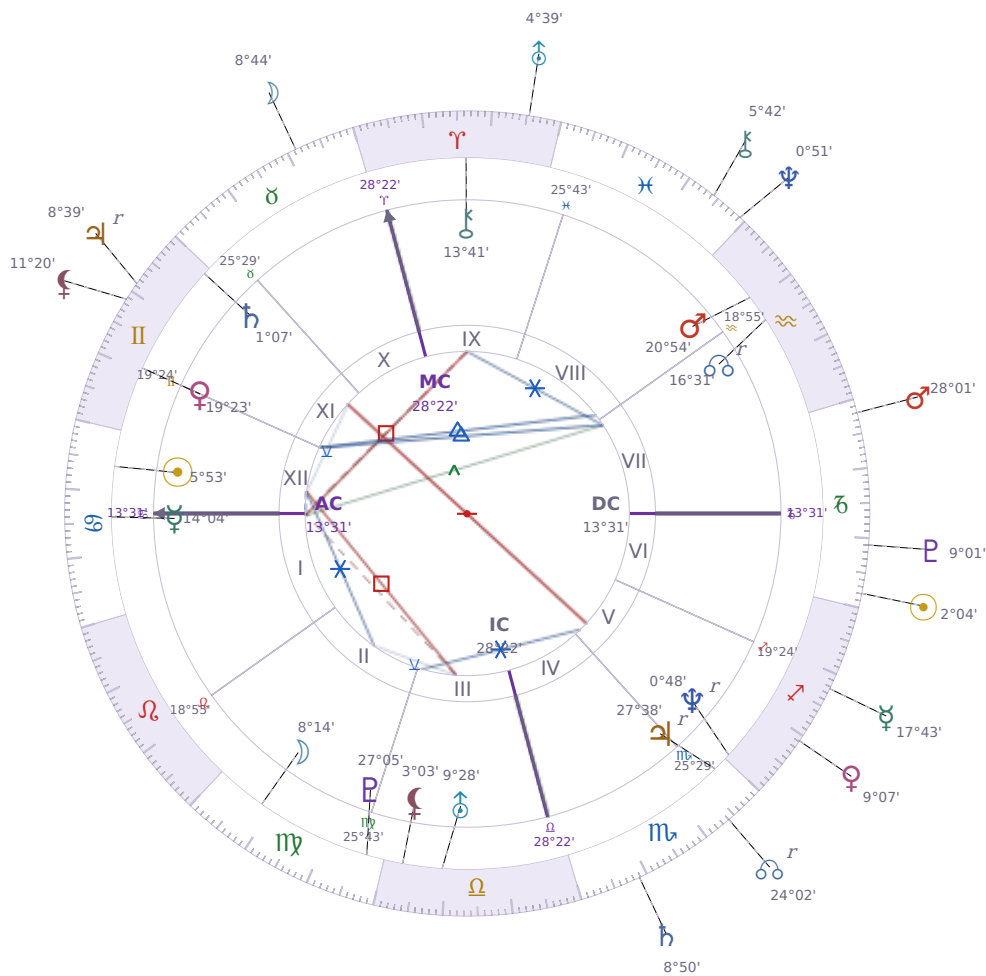

DAILY PERSONAL HOROSCOPE

Elon Reeve Musk

Businessman, entrepreneur, and political figure (born 1971)

♋ Cancer June 28, 1971 07:30 Pretoria

Sunday, 23 December 2012

TRANSITS FOR TODAY

☉ Sun	in ♑ Capricorn	2°04'16"
☾ Moon	in ♉ Taurus	8°44'05"
☿ Mercury	in ♐ Sagittarius	17°43'24"
♀ Venus	in ♐ Sagittarius	9°07'43"
♂ Mars	in ♑ Capricorn	28°01'02"
♃ Jupiter	in ♊ Gemini Rx	8°39'50"
♄ Saturn	in ♏ Scorpio	8°50'30"

♅ Uranus	in ♈ Aries	4°39'24"
♆ Neptune	in ♋ Pisces	0°51'33"
♇ Pluto	in ♏ Capricorn	9°01'15"
♁ Chiron	in ♋ Pisces	5°42'10"
♁ NNode	in ♏ Scorpio Rx	24°02'51"
♁ Lilith	in ♊ Gemini	11°20'38"

## NATAL PLANETS

☉ Sun	in ♋ Cancer	5°53'26"	XII
☾ Moon	in ♍ Virgo	8°14'52"	II
☿ Mercury	in ♋ Cancer	14°04'03"	I
♀ Venus	in ♊ Gemini	19°23'48"	XI
♂ Mars	in ♒ Aquarius	20°54'21"	VIII
♃ Jupiter	in ♏ Scorpio	27°38'52"	V Rx
♄ Saturn	in ♊ Gemini	1°07'22"	XI
♅ Uranus	in ♎ Libra	9°28'55"	III
♆ Neptune	in ♐ Sagittarius	0°48'48"	V Rx
♇ Pluto	in ♍ Virgo	27°05'36"	III
♁ Chiron	in ♈ Aries	13°41'50"	IX
♁ North Node	in ♒ Aquarius	16°31'23"	VII Rx
♁ Lilith	in ♎ Libra	3°03'14"	III

## KEY TRANSIT FACTORS