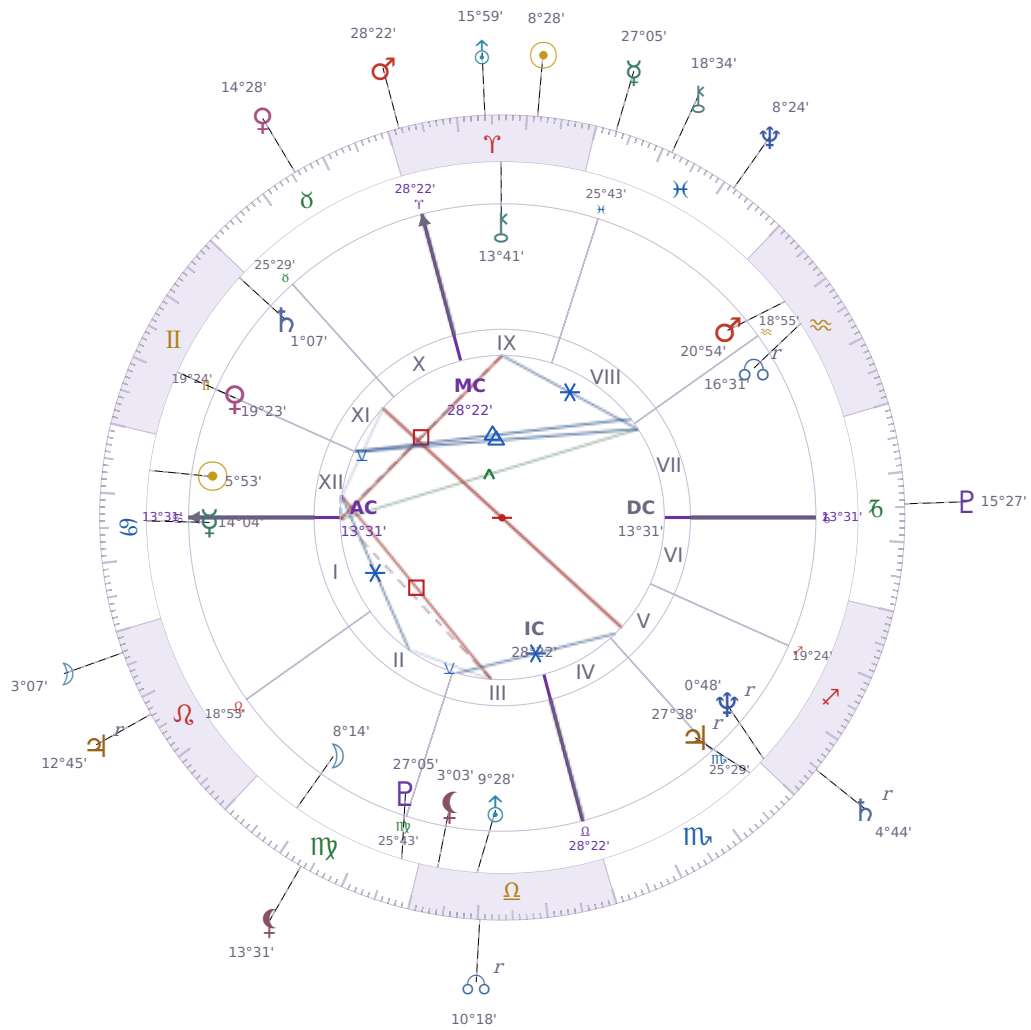

DAILY PERSONAL HOROSCOPE

Elon Reeve Musk

Businessman, entrepreneur, and political figure (born 1971)

♋ Cancer June 28, 1971 07:30 Pretoria

Sunday, 29 March 2015

TRANSITS FOR TODAY

☉ Sun	in ♈ Aries	8°28'41"
☾ Moon	in ♌ Leo	3°07'12"
☿ Mercury	in ♓ Pisces	27°05'21"
♀ Venus	in ♉ Taurus	14°29'00"
♂ Mars	in ♈ Aries	28°22'43"
♃ Jupiter	in ♌ Leo Rx	12°45'17"
♄ Saturn	in ♐ Sagittarius Rx	4°44'40"