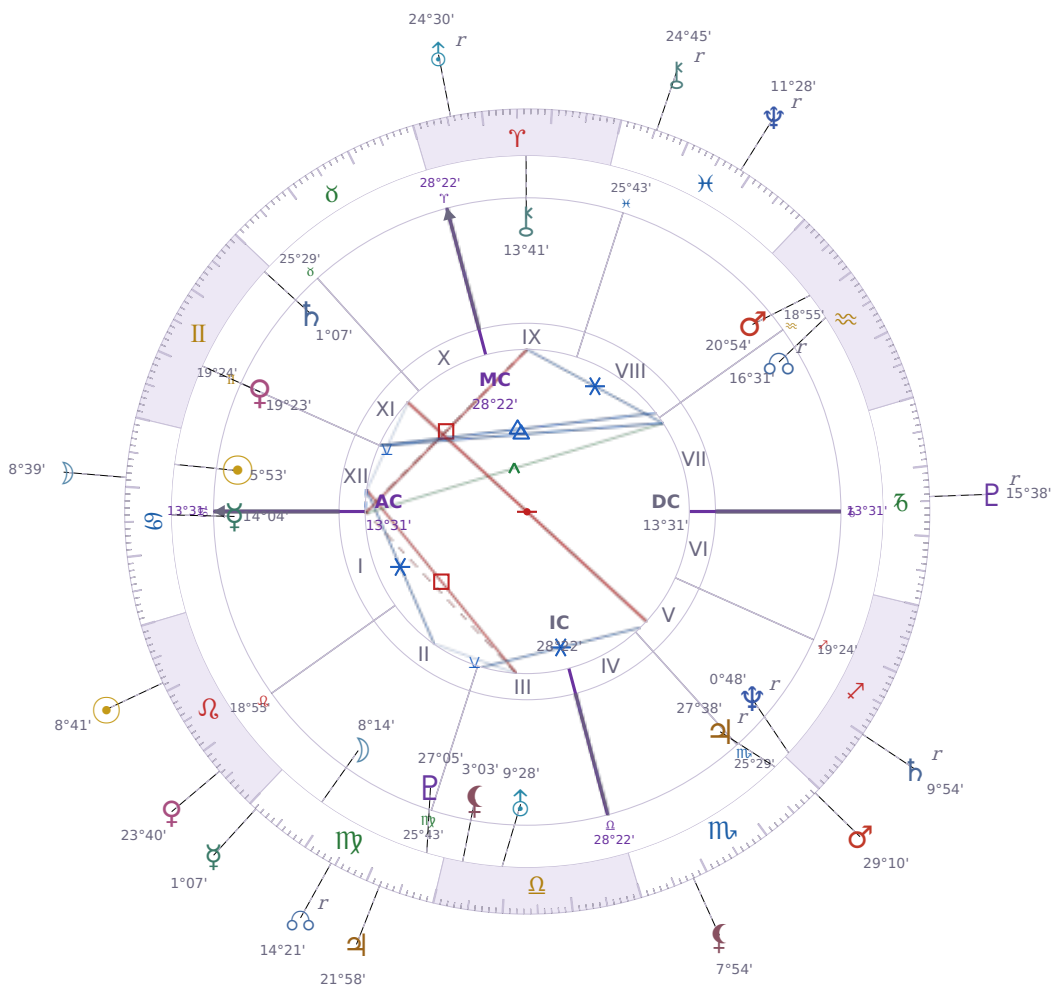

DAILY PERSONAL HOROSCOPE

Elon Reeve Musk

Businessman, entrepreneur, and political figure (born 1971)

♋ Cancer June 28, 1971 07:30 Pretoria

Sunday, 31 July 2016

TRANSITS FOR TODAY

☉ Sun	in ♌ Leo	8°41'59"
☾ Moon	in ♋ Cancer	8°39'42"
☿ Mercury	in ♍ Virgo	1°07'58"
♀ Venus	in ♌ Leo	23°40'45"
♂ Mars	in ♏ Scorpio	29°10'32"
♃ Jupiter	in ♍ Virgo	21°58'46"
♄ Saturn	in ♐ Sagittarius Rx	9°54'48"

♅ Uranus	in ♈ Aries Rx	24°30'24"
♆ Neptune	in ♓ Pisces Rx	11°28'37"
♇ Pluto	in ♑ Capricorn Rx	15°38'38"
♁ Chiron	in ♓ Pisces Rx	24°45'11"
♁ NNode	in ♍ Virgo Rx	14°21'20"
♁ Lilith	in ♏ Scorpio	7°54'05"

## NATAL PLANETS

☉ Sun	in ♋ Cancer	5°53'26"	XII
☾ Moon	in ♍ Virgo	8°14'52"	II
☿ Mercury	in ♋ Cancer	14°04'03"	I
♀ Venus	in ♊ Gemini	19°23'48"	XI
♂ Mars	in ♒ Aquarius	20°54'21"	VIII
♃ Jupiter	in ♏ Scorpio	27°38'52"	V Rx
♄ Saturn	in ♊ Gemini	1°07'22"	XI
♅ Uranus	in ♎ Libra	9°28'55"	III
♆ Neptune	in ♐ Sagittarius	0°48'48"	V Rx
♇ Pluto	in ♍ Virgo	27°05'36"	III
♁ Chiron	in ♈ Aries	13°41'50"	IX
♁ North Node	in ♒ Aquarius	16°31'23"	VII Rx
♁ Lilith	in ♎ Libra	3°03'14"	III