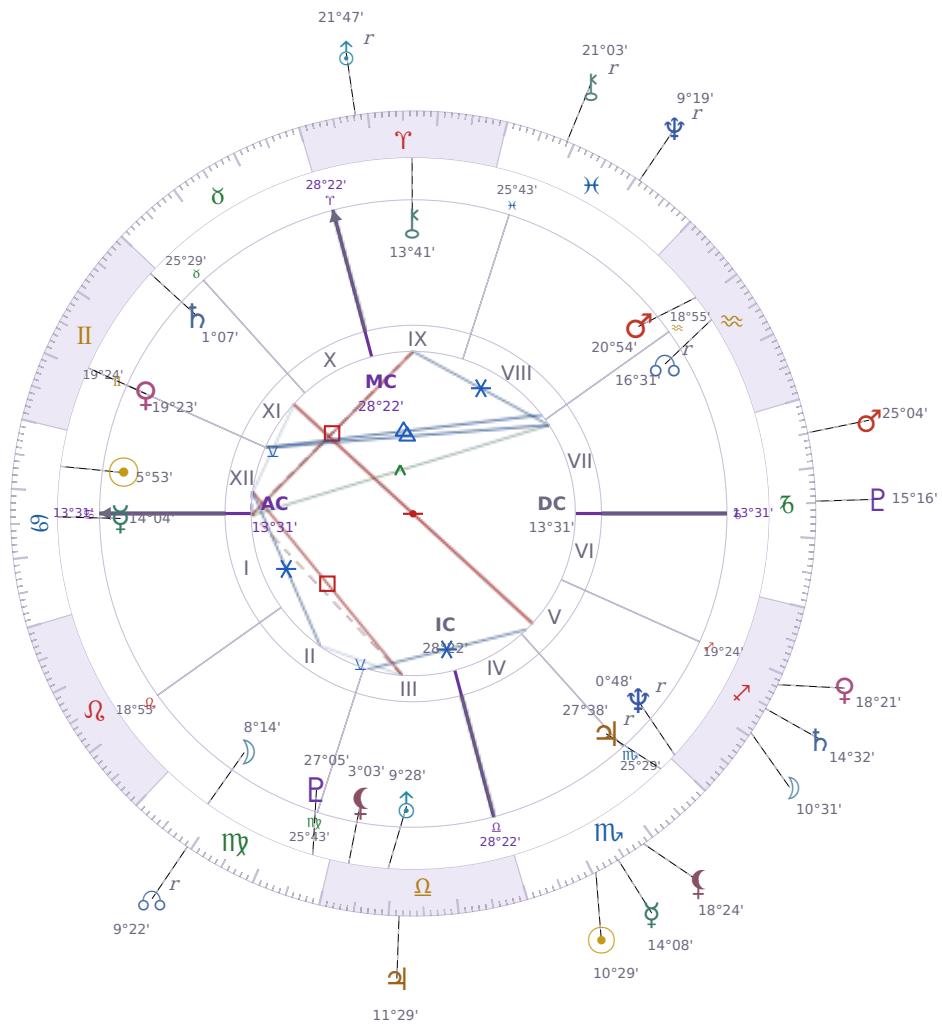

DAILY PERSONAL HOROSCOPE

Elon Reeve Musk

Businessman, entrepreneur, and political figure (born 1971)

♋ Cancer June 28, 1971 07:30 Pretoria

Wednesday, 2 November 2016

TRANSITS FOR TODAY

☉ Sun	in ♏ Scorpio	10°29'48"
☾ Moon	in ♐ Sagittarius	10°31'56"
☿ Mercury	in ♏ Scorpio	14°08'11"
♀ Venus	in ♐ Sagittarius	18°21'34"
♂ Mars	in ♑ Capricorn	25°04'55"
♃ Jupiter	in ♎ Libra	11°29'37"
♄ Saturn	in ♐ Sagittarius	14°32'26"

♅ Uranus	in ♈ Aries Rx	21°47'19"
♆ Neptune	in ♓ Pisces Rx	9°19'43"
♇ Pluto	in ♑ Capricorn	15°16'02"
♁ Chiron	in ♓ Pisces Rx	21°03'04"
♁ NNode	in ♍ Virgo Rx	9°22'36"
♁ Lilith	in ♏ Scorpio	18°24'19"

NATAL PLANETS

☉ Sun	in ♋ Cancer	5°53'26"	XII
☾ Moon	in ♍ Virgo	8°14'52"	II
☿ Mercury	in ♋ Cancer	14°04'03"	I
♀ Venus	in ♊ Gemini	19°23'48"	XI
♂ Mars	in ♒ Aquarius	20°54'21"	VIII
♃ Jupiter	in ♏ Scorpio	27°38'52"	V Rx
♄ Saturn	in ♊ Gemini	1°07'22"	XI
♅ Uranus	in ♎ Libra	9°28'55"	III
♆ Neptune	in ♐ Sagittarius	0°48'48"	V Rx
♇ Pluto	in ♍ Virgo	27°05'36"	III
♁ Chiron	in ♈ Aries	13°41'50"	IX
♁ North Node	in ♒ Aquarius	16°31'23"	VII Rx
♁ Lilith	in ♎ Libra	3°03'14"	III