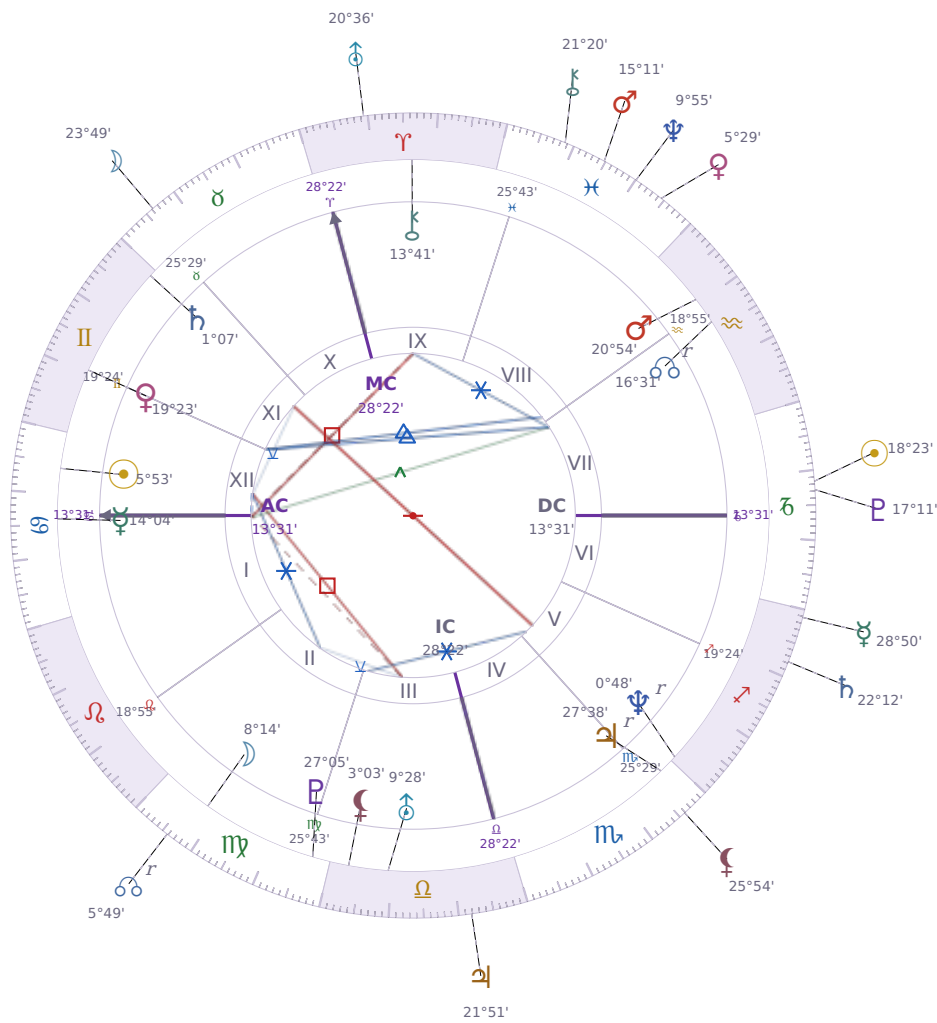

DAILY PERSONAL HOROSCOPE

Elon Reeve Musk

Businessman, entrepreneur, and political figure (born 1971)

♋ Cancer June 28, 1971 07:30 Pretoria

Sunday, 8 January 2017

TRANSITS FOR TODAY

☉ Sun	in ♐ Capricorn	18°24'00"
☾ Moon	in ♉ Taurus	23°49'56"
☿ Mercury	in ♏ Sagittarius	28°50'58"
♀ Venus	in ♋ Pisces	5°29'14"
♂ Mars	in ♋ Pisces	15°11'05"
♃ Jupiter	in ♎ Libra	21°51'55"
♄ Saturn	in ♏ Sagittarius	22°12'39"

♅ Uranus	in ♈ Aries	20°36'06"
♆ Neptune	in ♓ Pisces	9°55'06"
♇ Pluto	in ♑ Capricorn	17°11'59"
♁ Chiron	in ♓ Pisces	21°20'02"
♁ NNode	in ♍ Virgo Rx	5°49'45"
♁ Lilith	in ♏ Scorpio	25°54'28"

NATAL PLANETS

☉ Sun	in ♋ Cancer	5°53'26"	XII
☾ Moon	in ♍ Virgo	8°14'52"	II
☿ Mercury	in ♋ Cancer	14°04'03"	I
♀ Venus	in ♊ Gemini	19°23'48"	XI
♂ Mars	in ♒ Aquarius	20°54'21"	VIII
♃ Jupiter	in ♏ Scorpio	27°38'52"	V Rx
♄ Saturn	in ♊ Gemini	1°07'22"	XI
♅ Uranus	in ♎ Libra	9°28'55"	III
♆ Neptune	in ♐ Sagittarius	0°48'48"	V Rx
♇ Pluto	in ♍ Virgo	27°05'36"	III
♁ Chiron	in ♈ Aries	13°41'50"	IX
♁ North Node	in ♒ Aquarius	16°31'23"	VII Rx
♁ Lilith	in ♎ Libra	3°03'14"	III