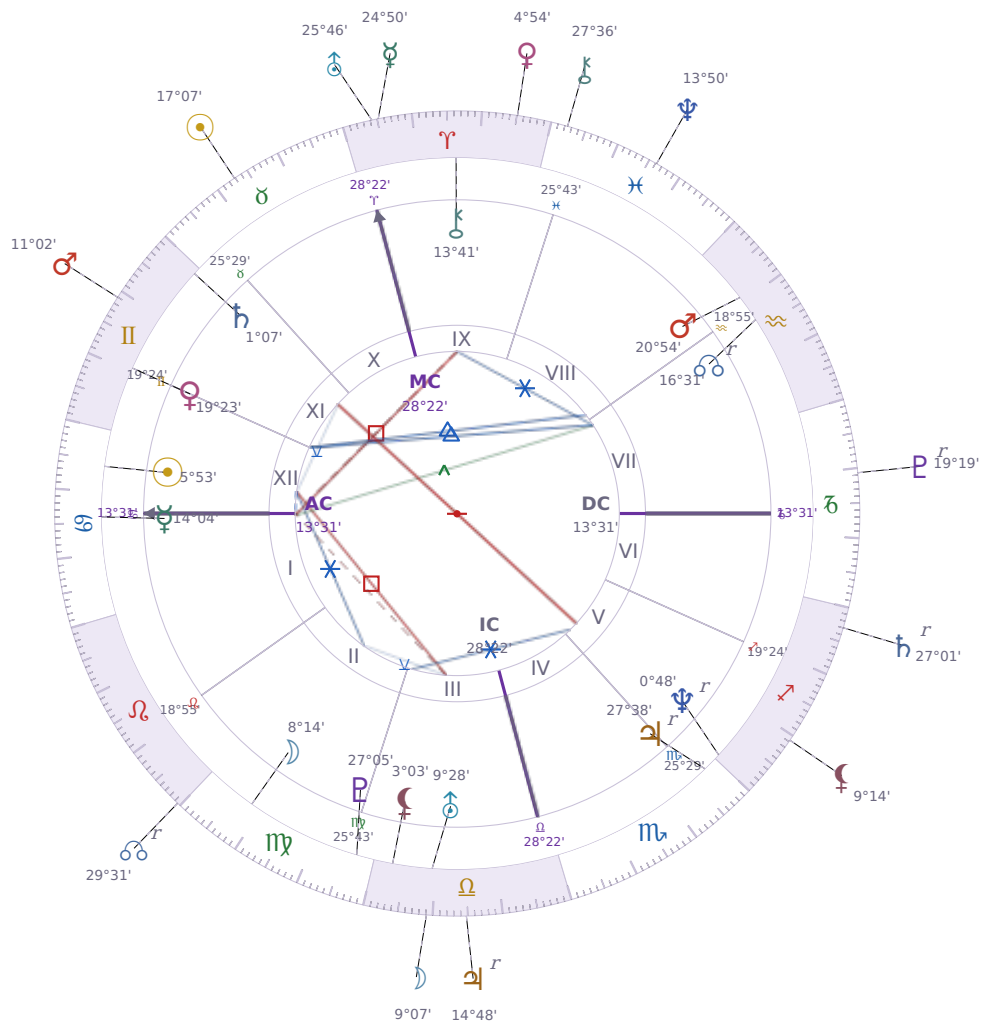

## DAILY PERSONAL HOROSCOPE

### Elon Reeve Musk

Businessman, entrepreneur, and political figure (born 1971)

♋ Cancer June 28, 1971 07:30 Pretoria

**Sunday, 7 May 2017**

### TRANSITS FOR TODAY

☉ Sun	in ♉ Taurus	17°07'01"
☾ Moon	in ♎ Libra	9°07'30"
☿ Mercury	in ♈ Aries	24°50'10"
♀ Venus	in ♈ Aries	4°54'12"
♂ Mars	in ♊ Gemini	11°02'03"
♃ Jupiter	in ♎ Libra Rx	14°48'48"
♄ Saturn	in ♏ Sagittarius Rx	27°01'26"

## KEY TRANSIT FACTORS