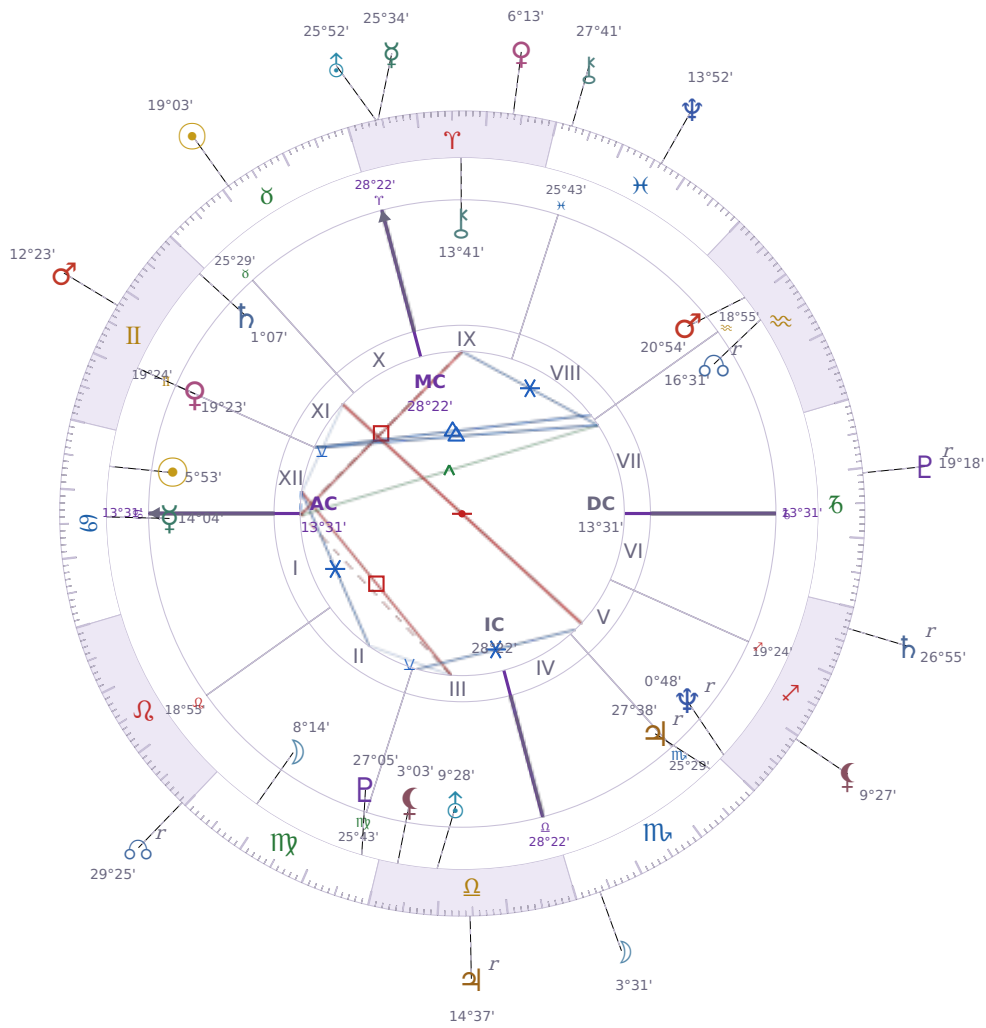

## DAILY PERSONAL HOROSCOPE

### Elon Reeve Musk

Businessman, entrepreneur, and political figure (born 1971)

♋ Cancer June 28, 1971 07:30 Pretoria

**Tuesday, 9 May 2017**