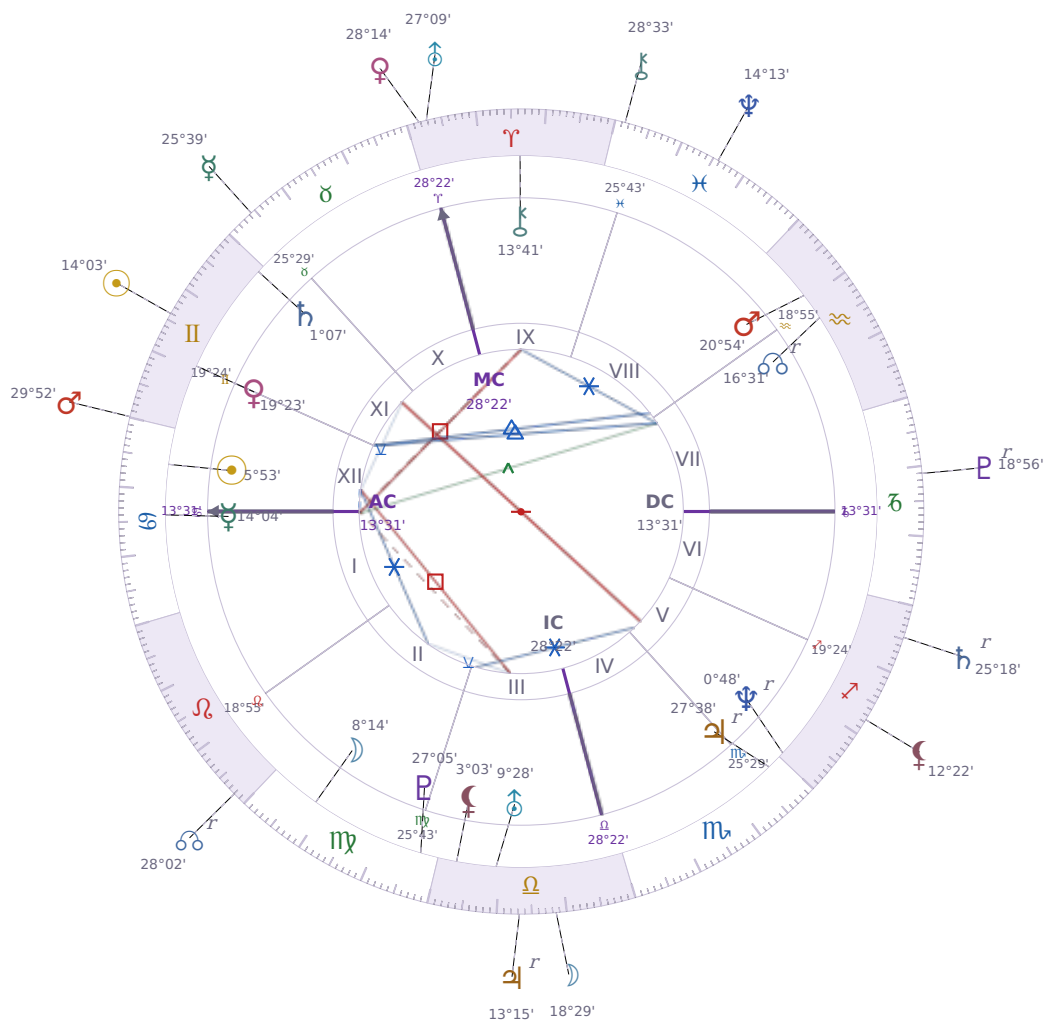

## DAILY PERSONAL HOROSCOPE

### Elon Reeve Musk

Businessman, entrepreneur, and political figure (born 1971)

♋ Cancer June 28, 1971 07:30 Pretoria

**Sunday, 4 June 2017**

#### TRANSITS FOR TODAY

☉ Sun	in ♊ Gemini	14°03'30"
☾ Moon	in ♎ Libra	18°29'48"
☿ Mercury	in ♉ Taurus	25°39'02"
♀ Venus	in ♈ Aries	28°14'27"
♂ Mars	in ♊ Gemini	29°52'54"
♃ Jupiter	in ♎ Libra Rx	13°15'18"
♄ Saturn	in ♏ Sagittarius Rx	25°18'14"