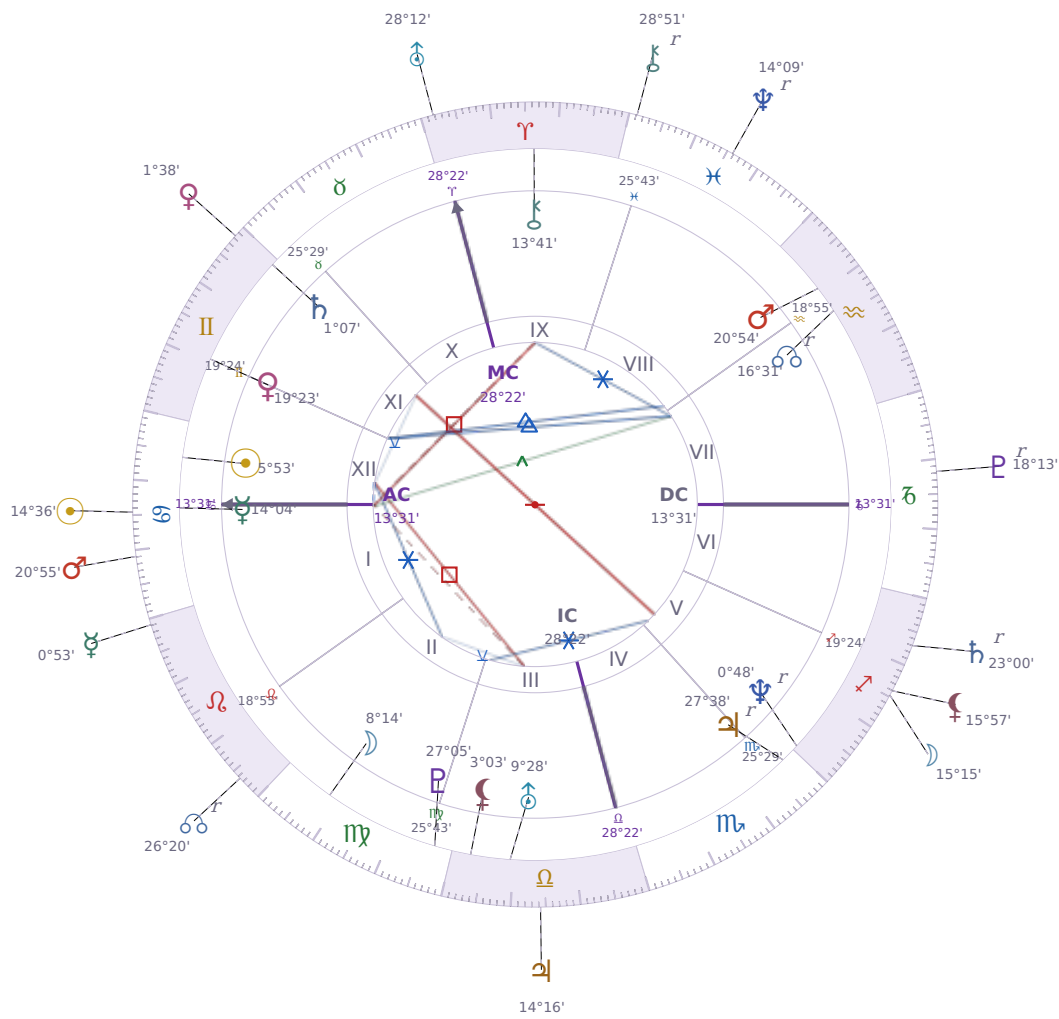

DAILY PERSONAL HOROSCOPE

Elon Reeve Musk

Businessman, entrepreneur, and political figure (born 1971)

♋ Cancer June 28, 1971 07:30 Pretoria

Thursday, 6 July 2017

TRANSITS FOR TODAY

☉ Sun	in ♋ Cancer	14°36'32"
☾ Moon	in ♏ Sagittarius	15°15'41"
☿ Mercury	in ♌ Leo	0°53'33"
♀ Venus	in ♊ Gemini	1°38'19"
♂ Mars	in ♋ Cancer	20°55'11"
♃ Jupiter	in ♎ Libra	14°16'13"
♄ Saturn	in ♏ Sagittarius Rx	23°00'28"

♅ Uranus	in ♈ Aries	28°12'52"
♆ Neptune	in ♋ Pisces Rx	14°09'29"
♇ Pluto	in ♄ Capricorn Rx	18°13'04"
♁ Chiron	in ♋ Pisces Rx	28°51'12"
♁ NNode	in ♌ Leo Rx	26°20'59"
♁ Lilith	in ♐ Sagittarius	15°57'37"

NATAL PLANETS

☉ Sun	in ♋ Cancer	5°53'26"	XII
☾ Moon	in ♍ Virgo	8°14'52"	II
☿ Mercury	in ♋ Cancer	14°04'03"	I
♀ Venus	in ♊ Gemini	19°23'48"	XI
♂ Mars	in ♒ Aquarius	20°54'21"	VIII
♃ Jupiter	in ♏ Scorpio	27°38'52"	V Rx
♄ Saturn	in ♊ Gemini	1°07'22"	XI
♅ Uranus	in ♎ Libra	9°28'55"	III
♆ Neptune	in ♐ Sagittarius	0°48'48"	V Rx
♇ Pluto	in ♍ Virgo	27°05'36"	III
♁ Chiron	in ♈ Aries	13°41'50"	IX
♁ North Node	in ♒ Aquarius	16°31'23"	VII Rx
♁ Lilith	in ♎ Libra	3°03'14"	III