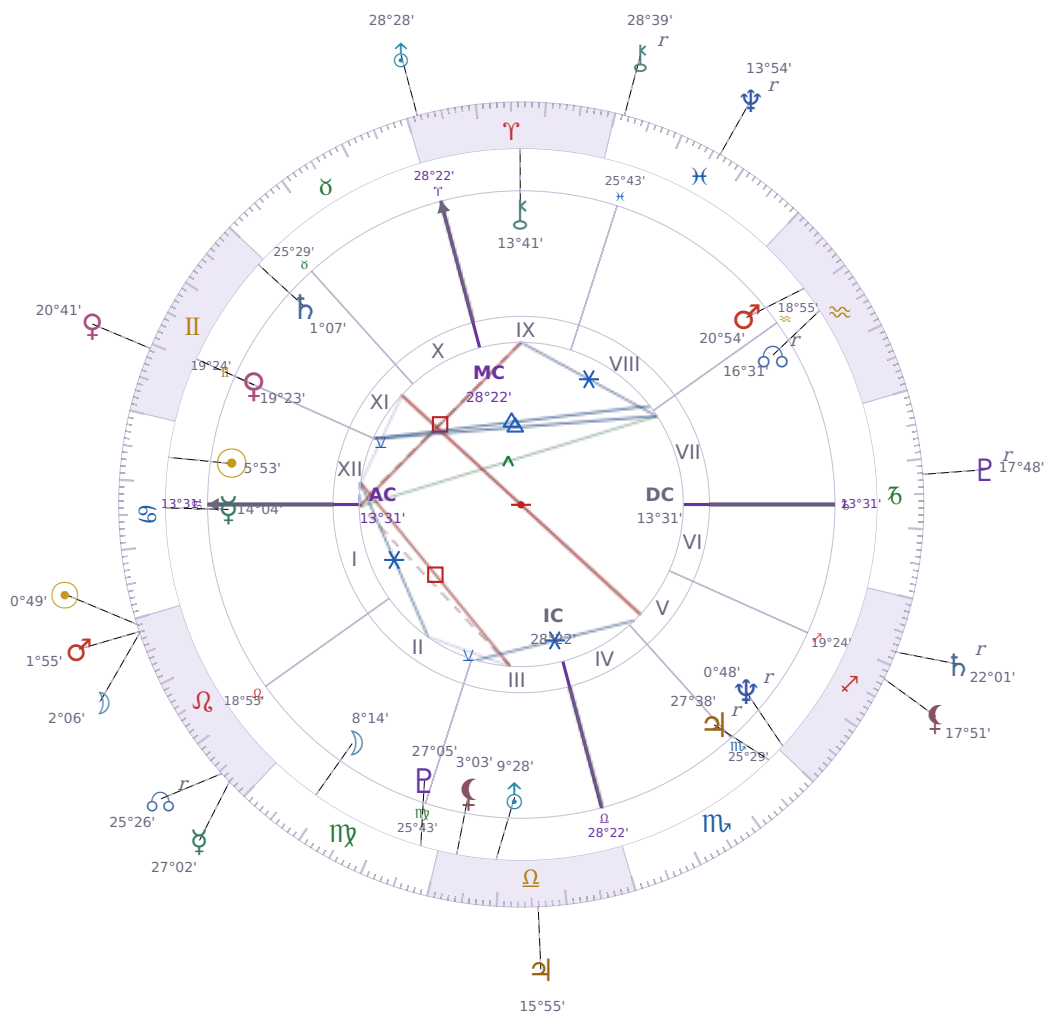

DAILY PERSONAL HOROSCOPE

Elon Reeve Musk

Businessman, entrepreneur, and political figure (born 1971)

♋ Cancer June 28, 1971 07:30 Pretoria

Sunday, 23 July 2017

TRANSITS FOR TODAY

☉ Sun	in ♌ Leo	0°49'32"
☾ Moon	in ♌ Leo	2°06'32"
☿ Mercury	in ♌ Leo	27°02'40"
♀ Venus	in ♊ Gemini	20°41'30"
♂ Mars	in ♌ Leo	1°55'39"
♃ Jupiter	in ♎ Libra	15°55'33"
♄ Saturn	in ♐ Sagittarius Rx	22°01'23"

♅ Uranus	in ♈ Aries	28°28'45"
♆ Neptune	in ♋ Pisces Rx	13°54'48"
♇ Pluto	in ♏ Capricorn Rx	17°48'12"
♁ Chiron	in ♋ Pisces Rx	28°39'10"
♁ NNode	in ♌ Leo Rx	25°26'59"
♁ Lilith	in ♐ Sagittarius	17°51'46"

NATAL PLANETS

☉ Sun	in ♋ Cancer	5°53'26"	XII
☾ Moon	in ♍ Virgo	8°14'52"	II
☿ Mercury	in ♋ Cancer	14°04'03"	I
♀ Venus	in ♊ Gemini	19°23'48"	XI
♂ Mars	in ♒ Aquarius	20°54'21"	VIII
♃ Jupiter	in ♏ Scorpio	27°38'52"	V Rx
♄ Saturn	in ♊ Gemini	1°07'22"	XI
♅ Uranus	in ♎ Libra	9°28'55"	III
♆ Neptune	in ♐ Sagittarius	0°48'48"	V Rx
♇ Pluto	in ♍ Virgo	27°05'36"	III
♁ Chiron	in ♈ Aries	13°41'50"	IX
♁ North Node	in ♒ Aquarius	16°31'23"	VII Rx
♁ Lilith	in ♎ Libra	3°03'14"	III