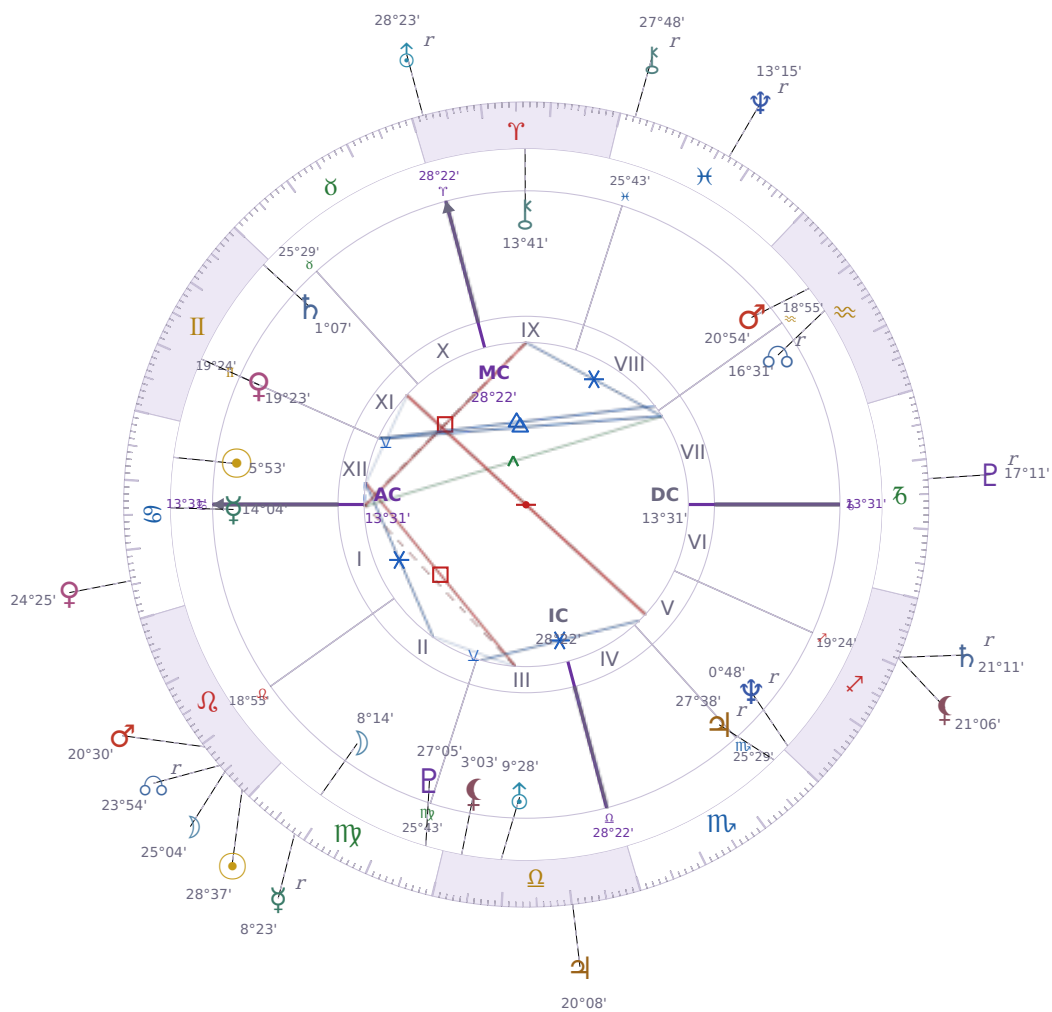

DAILY PERSONAL HOROSCOPE

Elon Reeve Musk

Businessman, entrepreneur, and political figure (born 1971)

♋ Cancer June 28, 1971 07:30 Pretoria

Monday, 21 August 2017

TRANSITS FOR TODAY

☉ Sun	in ♌ Leo	28°37'16"
☾ Moon	in ♌ Leo	25°04'06"
☿ Mercury	in ♍ Virgo Rx	8°23'37"
♀ Venus	in ♋ Cancer	24°25'43"
♂ Mars	in ♌ Leo	20°30'56"
♃ Jupiter	in ♎ Libra	20°08'20"
♄ Saturn	in ♏ Sagittarius Rx	21°11'43"

♅ Uranus	in ♈ Aries Rx	28°23'29"
♆ Neptune	in ♓ Pisces Rx	13°15'04"
♇ Pluto	in ♑ Capricorn Rx	17°11'49"
♁ Chiron	in ♓ Pisces Rx	27°48'04"
♁ NNode	in ♌ Leo Rx	23°54'50"
♁ Lilith	in ♐ Sagittarius	21°06'21"

NATAL PLANETS

☉ Sun	in ♋ Cancer	5°53'26"	XII
☾ Moon	in ♍ Virgo	8°14'52"	II
☿ Mercury	in ♋ Cancer	14°04'03"	I
♀ Venus	in ♊ Gemini	19°23'48"	XI
♂ Mars	in ♒ Aquarius	20°54'21"	VIII
♃ Jupiter	in ♏ Scorpio	27°38'52"	V Rx
♄ Saturn	in ♊ Gemini	1°07'22"	XI
♅ Uranus	in ♎ Libra	9°28'55"	III
♆ Neptune	in ♐ Sagittarius	0°48'48"	V Rx
♇ Pluto	in ♍ Virgo	27°05'36"	III
♁ Chiron	in ♈ Aries	13°41'50"	IX
♁ North Node	in ♒ Aquarius	16°31'23"	VII Rx
♁ Lilith	in ♎ Libra	3°03'14"	III