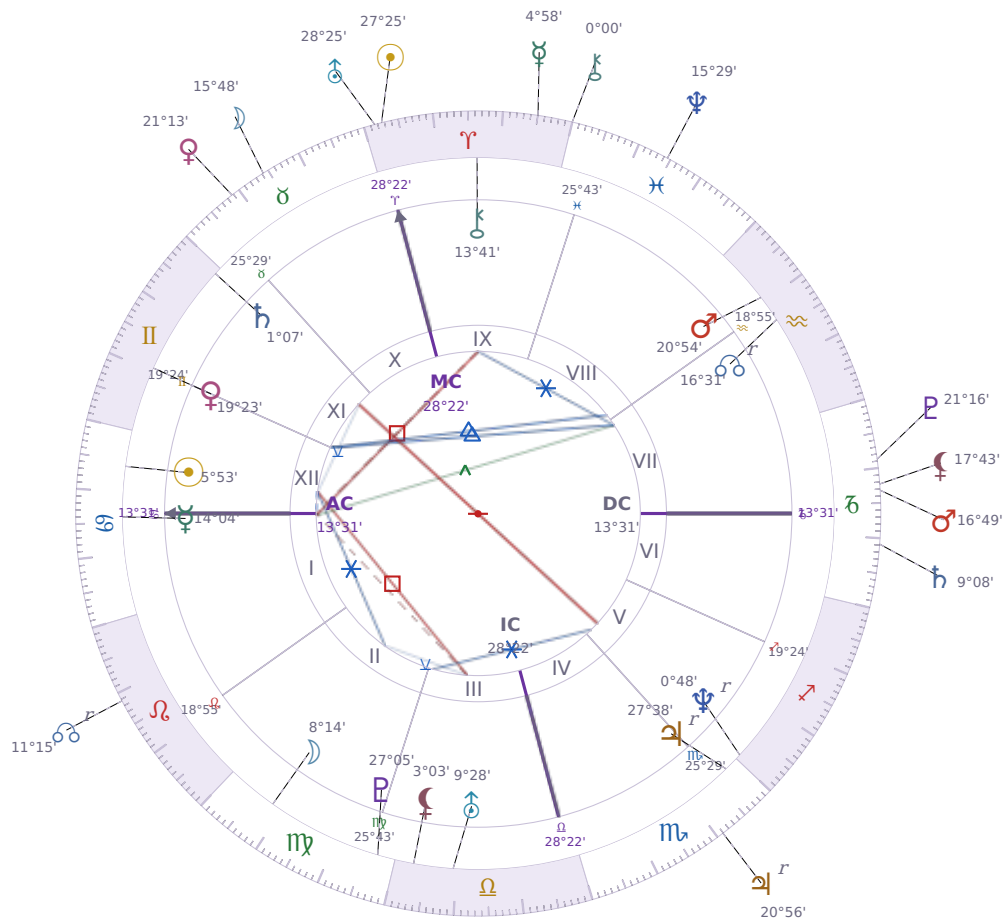

## DAILY PERSONAL HOROSCOPE

### Elon Reeve Musk

Businessman, entrepreneur, and political figure (born 1971)

♋ Cancer June 28, 1971 07:30 Pretoria

**Tuesday, 17 April 2018**

#### TRANSITS FOR TODAY

☉ Sun	in ♈ Aries	27°25'31"
☾ Moon	in ♉ Taurus	15°48'15"
☿ Mercury	in ♈ Aries	4°58'07"
♀ Venus	in ♉ Taurus	21°13'36"
♂ Mars	in ♐ Capricorn	16°49'41"
♃ Jupiter	in ♏ Scorpio Rx	20°56'58"
♄ Saturn	in ♐ Capricorn	9°08'55"