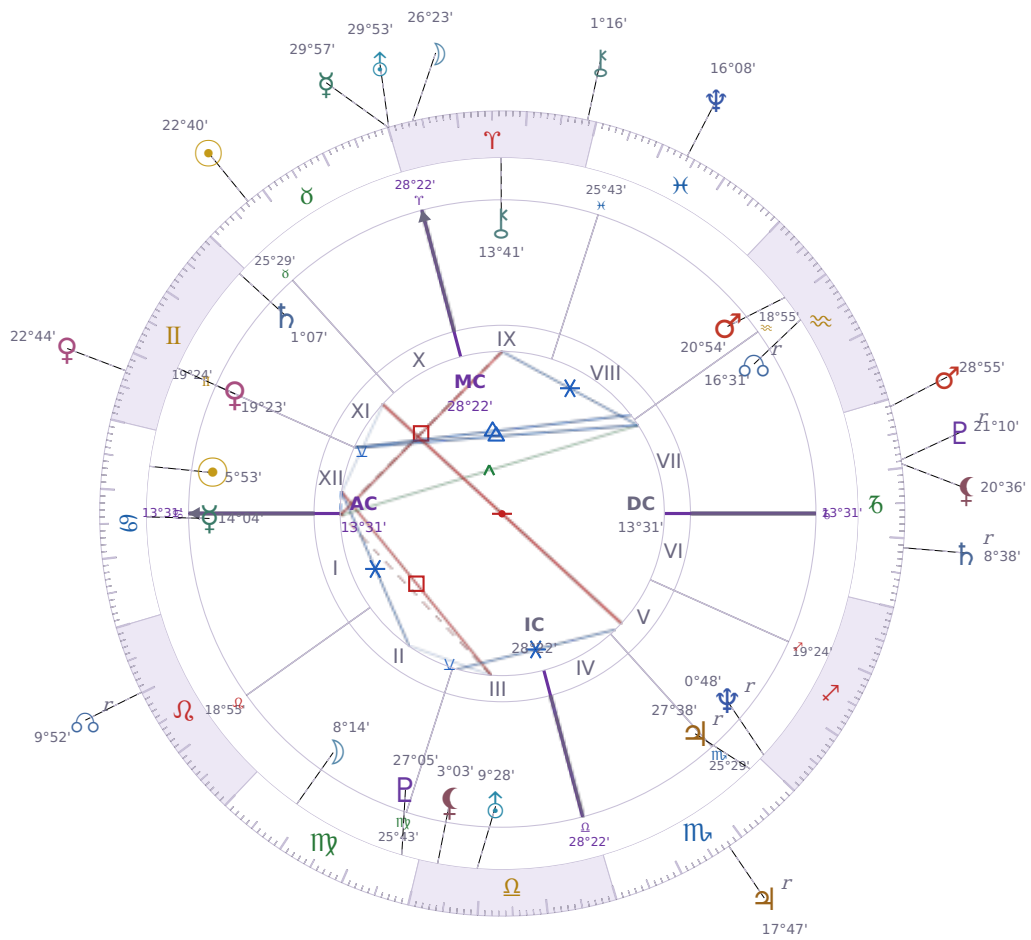

## DAILY PERSONAL HOROSCOPE

### Elon Reeve Musk

Businessman, entrepreneur, and political figure (born 1971)

♋ Cancer June 28, 1971 07:30 Pretoria

**Sunday, 13 May 2018**