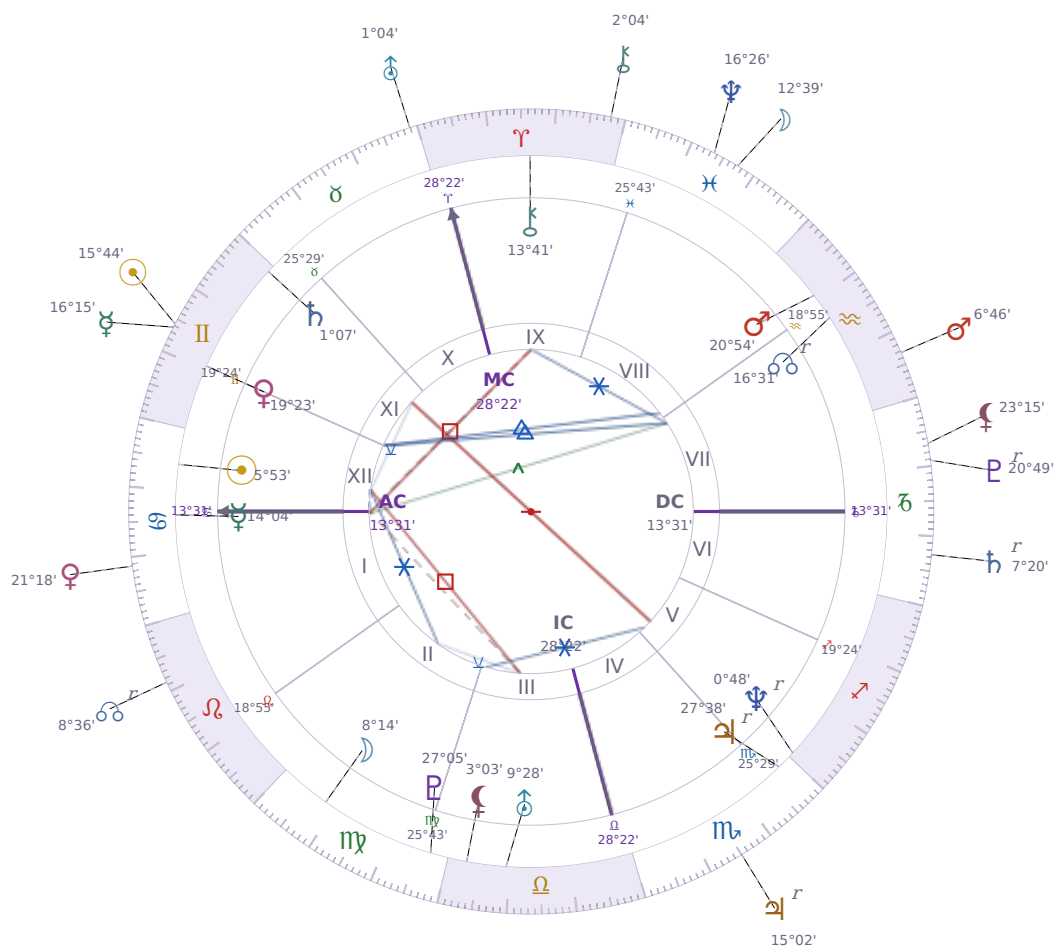

DAILY PERSONAL HOROSCOPE

Elon Reeve Musk

Businessman, entrepreneur, and political figure (born 1971)

♋ Cancer June 28, 1971 07:30 Pretoria

Wednesday, 6 June 2018

TRANSITS FOR TODAY

☉ Sun	in ♊ Gemini	15°44'18"
☾ Moon	in ♓ Pisces	12°39'42"
☿ Mercury	in ♊ Gemini	16°15'21"
♀ Venus	in ♋ Cancer	21°18'35"
♂ Mars	in ♒ Aquarius	6°46'12"
♃ Jupiter	in ♏ Scorpio Rx	15°02'39"
♄ Saturn	in ♐ Capricorn Rx	7°20'57"

♅ Uranus	in ♉ Taurus	1°04'37"
♆ Neptune	in ♋ Pisces	16°26'59"
♇ Pluto	in ♄ Capricorn Rx	20°49'56"
♁ Chiron	in ♈ Aries	2°04'01"
♁ NNode	in ♌ Leo Rx	8°36'32"
♁ Lilith	in ♄ Capricorn	23°15'55"

NATAL PLANETS