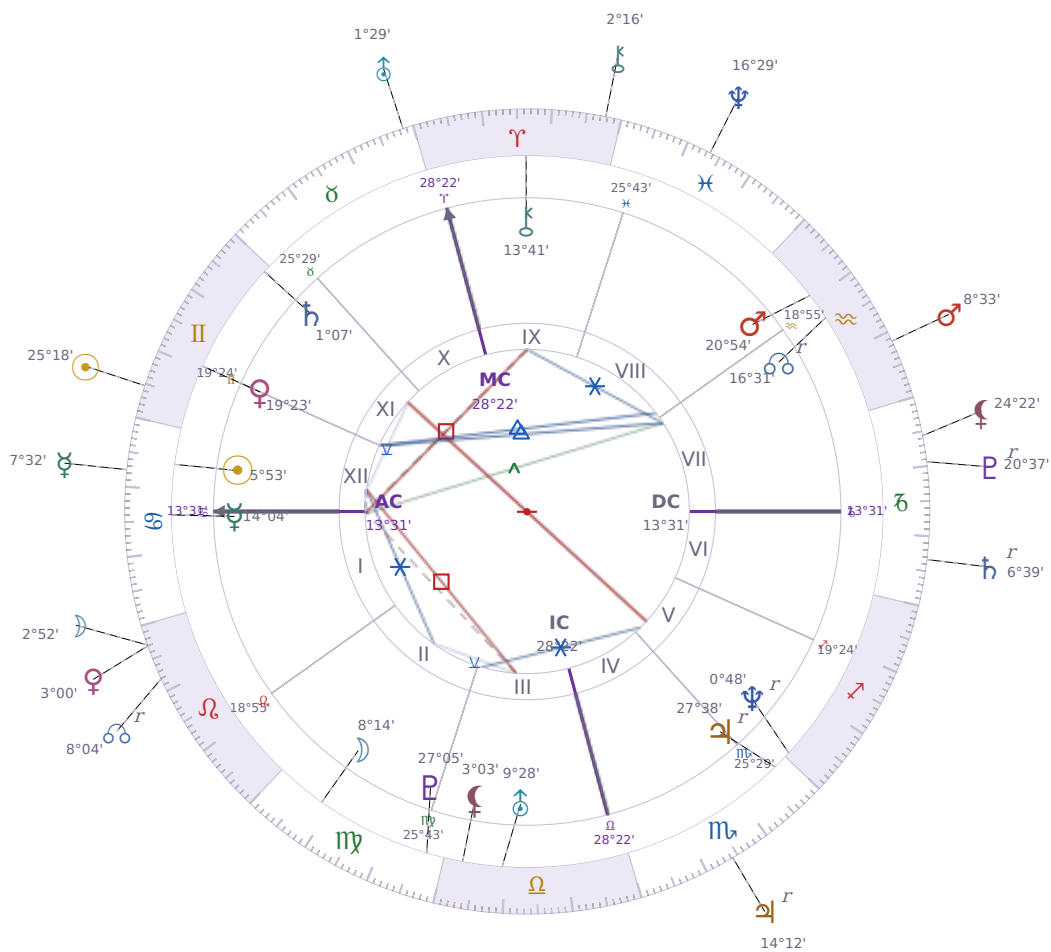

DAILY PERSONAL HOROSCOPE

Elon Reeve Musk

Businessman, entrepreneur, and political figure (born 1971)

♋ Cancer June 28, 1971 07:30 Pretoria

Saturday, 16 June 2018

TRANSITS FOR TODAY

☉ Sun	in ♊ Gemini	25°18'03"
☾ Moon	in ♌ Leo	2°52'55"
☿ Mercury	in ♋ Cancer	7°32'48"
♀ Venus	in ♌ Leo	3°01'00"
♂ Mars	in ♒ Aquarius	8°33'47"
♃ Jupiter	in ♏ Scorpio Rx	14°12'52"
♄ Saturn	in ♑ Capricorn Rx	6°39'42"

♅ Uranus	in ♉ Taurus	1°29'40"
♆ Neptune	in ♋ Pisces	16°29'27"
♇ Pluto	in ♄ Capricorn Rx	20°37'48"
♁ Chiron	in ♈ Aries	2°16'13"
♁ NNode	in ♌ Leo Rx	8°04'46"
♁ Lilith	in ♄ Capricorn	24°22'25"

NATAL PLANETS