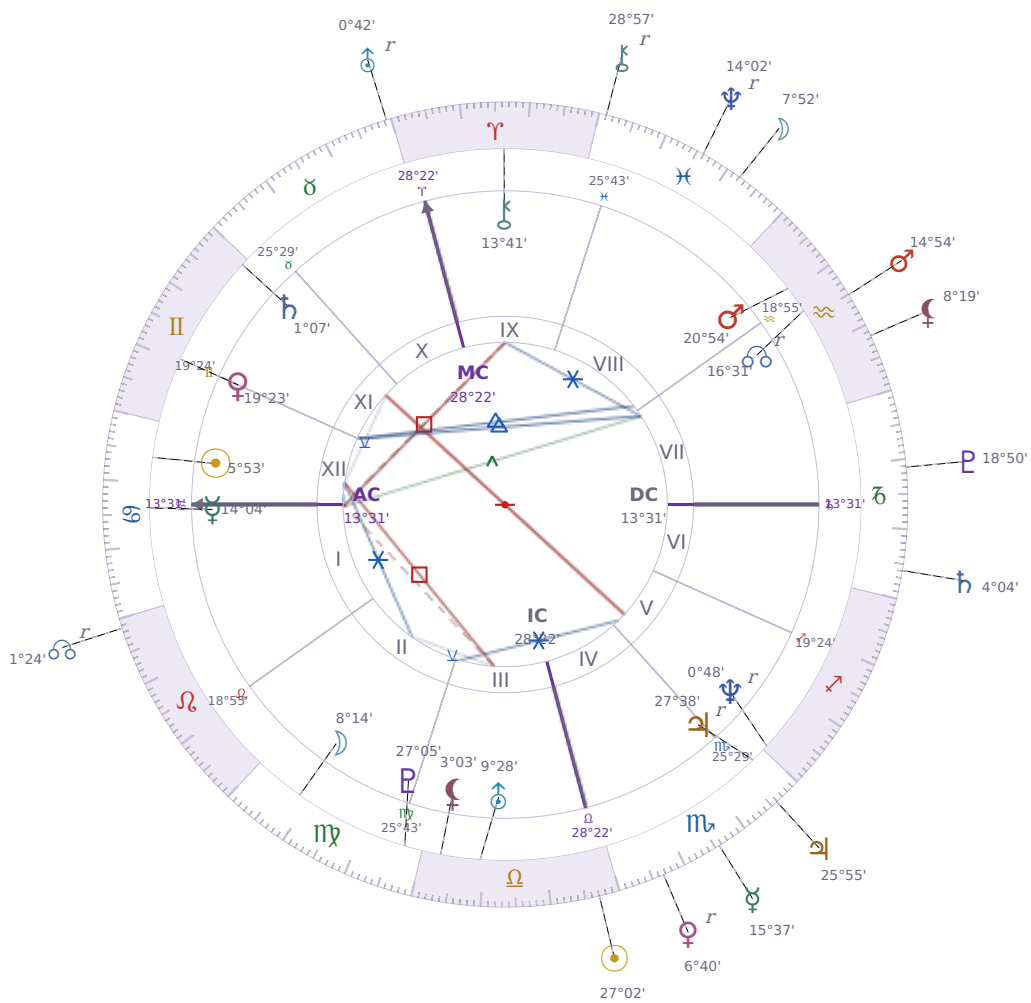

DAILY PERSONAL HOROSCOPE

Elon Reeve Musk

Businessman, entrepreneur, and political figure (born 1971)

♋ Cancer June 28, 1971 07:30 Pretoria

Saturday, 20 October 2018

TRANSITS FOR TODAY

☉ Sun	in ♎ Libra	27°02'34"
☾ Moon	in ♓ Pisces	7°52'17"
☿ Mercury	in ♏ Scorpio	15°37'25"
♀ Venus	in ♏ Scorpio Rx	6°40'23"
♂ Mars	in ♒ Aquarius	14°54'46"
♃ Jupiter	in ♏ Scorpio	25°55'45"
♄ Saturn	in ♐ Capricorn	4°04'44"

♅ Uranus	in ♉ Taurus Rx	0°42'02"
♆ Neptune	in ♓ Pisces Rx	14°02'10"
♇ Pluto	in ♑ Capricorn	18°51'00"
♁ Chiron	in ♓ Pisces Rx	28°57'03"
♁ NNode	in ♌ Leo Rx	1°24'24"
♁ Lilith	in ♒ Aquarius	8°19'44"

## NATAL PLANETS

☉ Sun	in ♋ Cancer	5°53'26"	XII
☾ Moon	in ♍ Virgo	8°14'52"	II
☿ Mercury	in ♋ Cancer	14°04'03"	I
♀ Venus	in ♊ Gemini	19°23'48"	XI
♂ Mars	in ♒ Aquarius	20°54'21"	VIII
♃ Jupiter	in ♏ Scorpio	27°38'52"	V Rx
♄ Saturn	in ♊ Gemini	1°07'22"	XI
♅ Uranus	in ♎ Libra	9°28'55"	III
♆ Neptune	in ♐ Sagittarius	0°48'48"	V Rx
♇ Pluto	in ♍ Virgo	27°05'36"	III
♁ Chiron	in ♈ Aries	13°41'50"	IX
♁ North Node	in ♒ Aquarius	16°31'23"	VII Rx
♁ Lilith	in ♎ Libra	3°03'14"	III

## KEY TRANSIT FACTORS