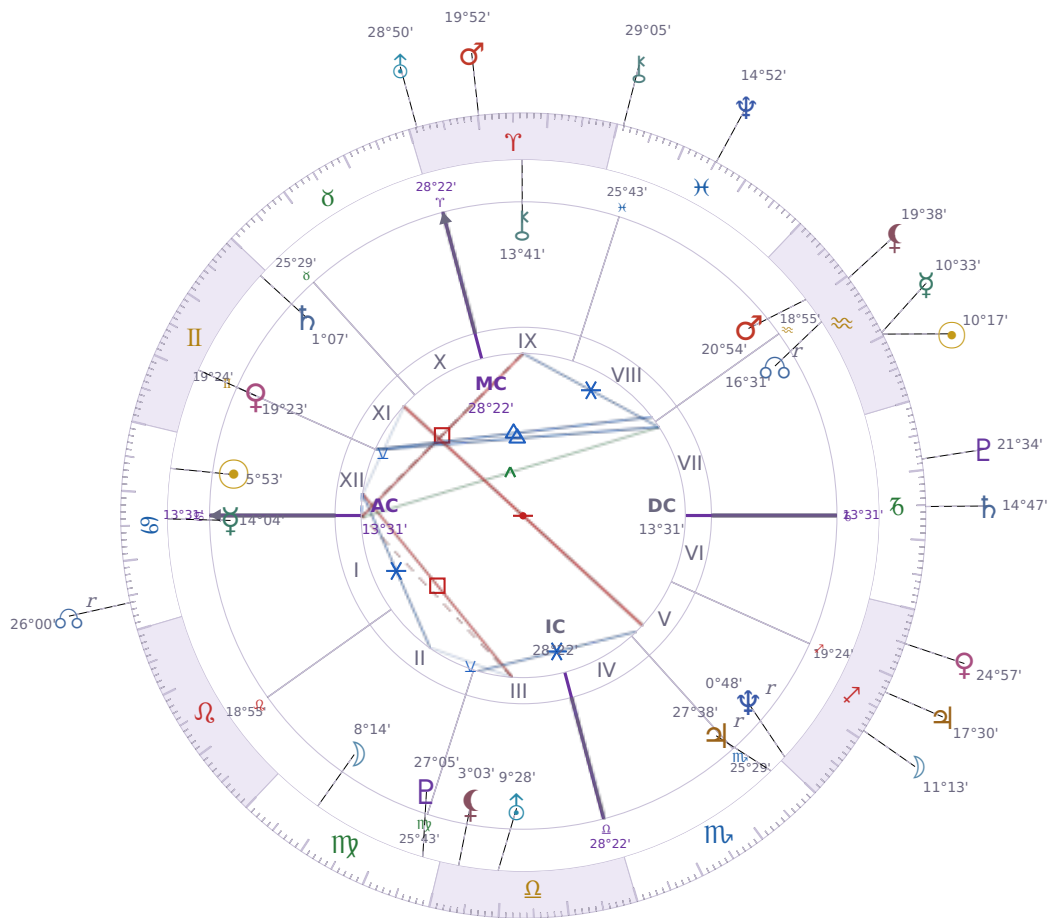

DAILY PERSONAL HOROSCOPE

Elon Reeve Musk

Businessman, entrepreneur, and political figure (born 1971)

♋ Cancer June 28, 1971 07:30 Pretoria

Wednesday, 30 January 2019

TRANSITS FOR TODAY

☉ Sun	in ♒ Aquarius	10°17'39"
☾ Moon	in ♏ Sagittarius	11°13'04"
☿ Mercury	in ♒ Aquarius	10°33'44"
♀ Venus	in ♏ Sagittarius	24°57'59"
♂ Mars	in ♈ Aries	19°52'41"
♃ Jupiter	in ♏ Sagittarius	17°30'30"
♄ Saturn	in ♐ Capricorn	14°47'31"

♅ Uranus	in ♈ Aries	28°50'32"
♆ Neptune	in ♋ Pisces	14°52'37"
♇ Pluto	in ♐ Capricorn	21°34'50"
♁ Chiron	in ♋ Pisces	29°05'25"
♁ NNode	in ♋ Cancer Rx	26°00'21"
♁ Lilith	in ♒ Aquarius	19°38'06"

NATAL PLANETS

★ = natal resonance — this transit echoes your birth chart, amplifying its influence

LUNAR DAY

Moon in ♏ Sagittarius · Day 25 / 30 · Last Quarter

Restlessness with routine increases during this transit, and the desire to break out of familiar patterns grows. Opinions get expressed more freely and with less filtering for the next day or two.