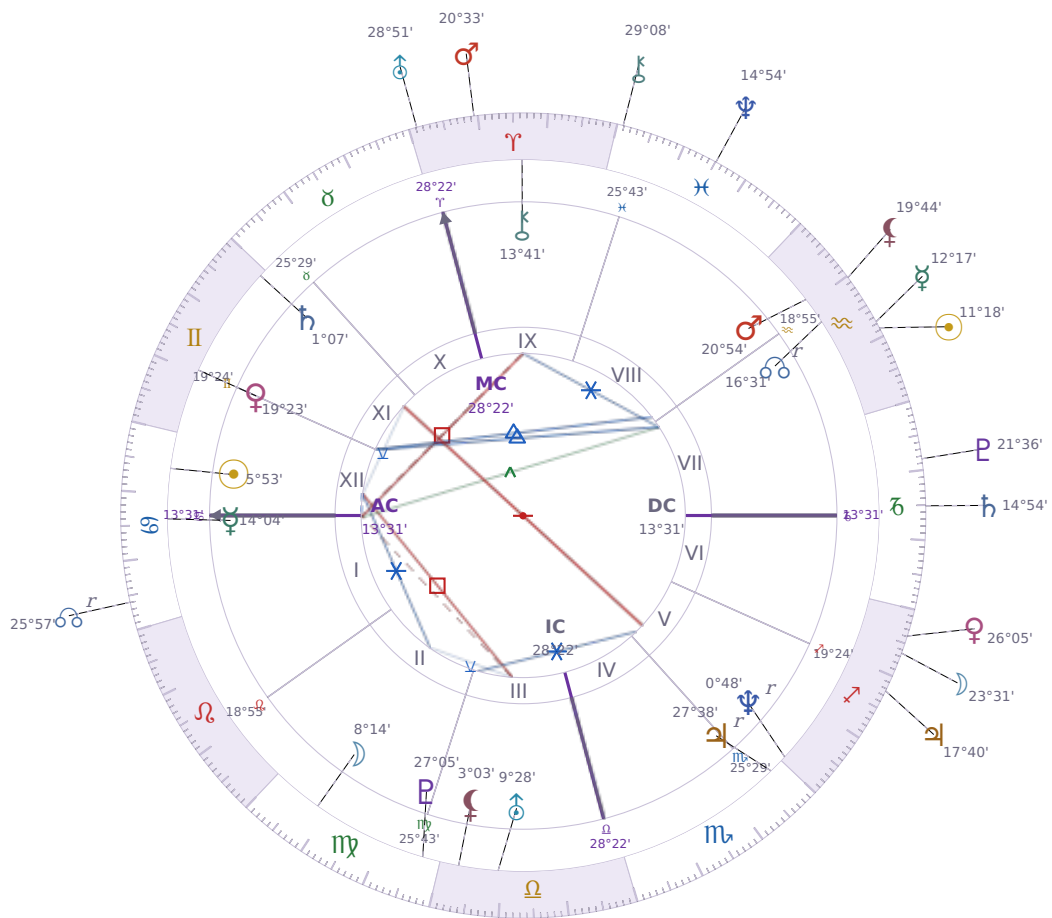

DAILY PERSONAL HOROSCOPE

Elon Reeve Musk

Businessman, entrepreneur, and political figure (born 1971)

♋ Cancer June 28, 1971 07:30 Pretoria

Thursday, 31 January 2019

TRANSITS FOR TODAY

☉ Sun	in ♒ Aquarius	11°18'36"
☾ Moon	in ♐ Sagittarius	23°31'36"
☿ Mercury	in ♒ Aquarius	12°17'23"
♀ Venus	in ♐ Sagittarius	26°05'46"
♂ Mars	in ♈ Aries	20°33'20"
♃ Jupiter	in ♐ Sagittarius	17°40'58"
♄ Saturn	in ♑ Capricorn	14°54'09"

♅ Uranus	in ♈ Aries	28°51'47"
♆ Neptune	in ♋ Pisces	14°54'35"
♇ Pluto	in ♏ Capricorn	21°36'47"
♁ Chiron	in ♋ Pisces	29°08'01"
♁ NNode	in ♋ Cancer Rx	25°57'10"
♁ Lilith	in ♒ Aquarius	19°44'46"

NATAL PLANETS