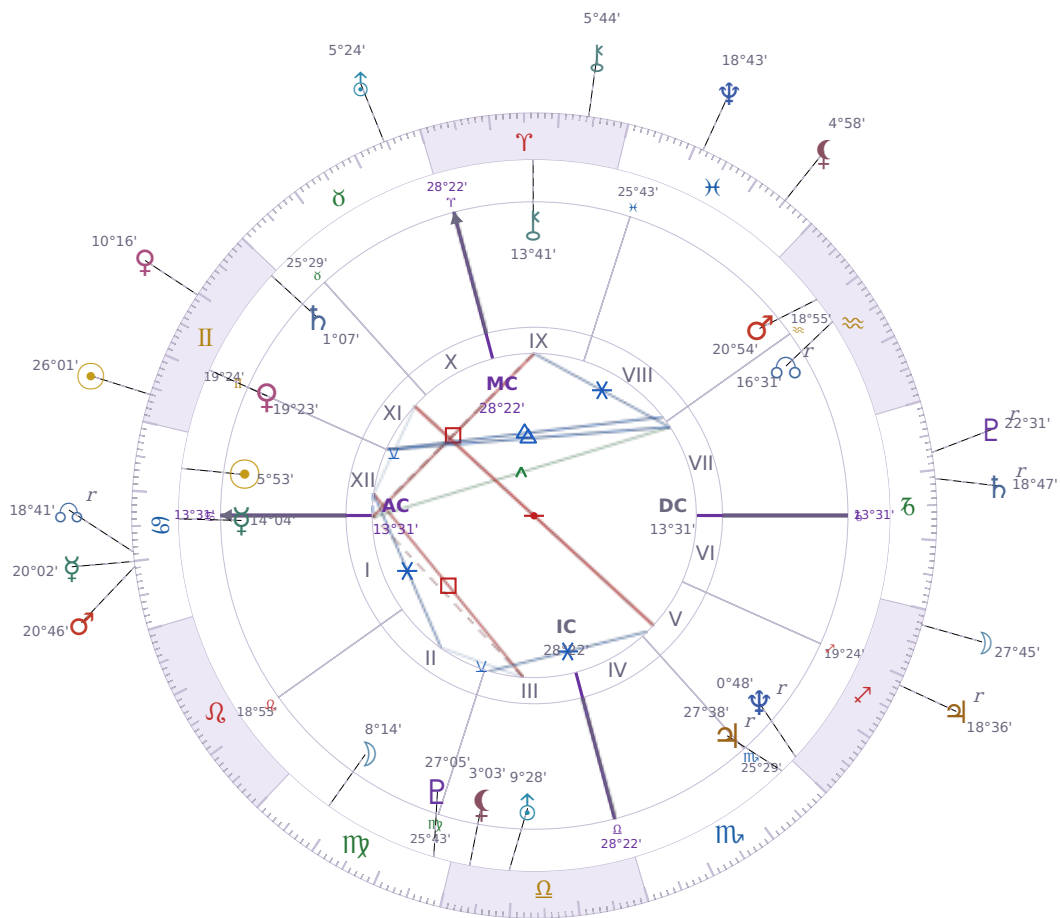

**DAILY PERSONAL HOROSCOPE**

**Elon Reeve Musk**

Businessman, entrepreneur, and political figure (born 1971)

♋ Cancer June 28, 1971 07:30 Pretoria

**Monday, 17 June 2019**

**TRANSITS FOR TODAY**

☉ Sun	in ♊ Gemini	26°01'41"
☾ Moon	in ♐ Sagittarius	27°45'11"
☿ Mercury	in ♋ Cancer	20°02'55"
♀ Venus	in ♊ Gemini	10°16'48"
♂ Mars	in ♋ Cancer	20°46'47"
♃ Jupiter	in ♐ Sagittarius Rx	18°36'33"
♄ Saturn	in ♑ Capricorn Rx	18°47'09"

♅ Uranus	in ♉ Taurus	5°24'29"
♆ Neptune	in ♋ Pisces	18°43'10"
♇ Pluto	in ♄ Capricorn Rx	22°31'20"
♁ Chiron	in ♈ Aries	5°44'24"
♁ NNode	in ♋ Cancer Rx	18°41'51"
♁ Lilith	in ♋ Pisces	4°58'39"

## NATAL PLANETS

☉ Sun	in ♋ Cancer	5°53'26"	XII
☾ Moon	in ♍ Virgo	8°14'52"	II
☿ Mercury	in ♋ Cancer	14°04'03"	I
♀ Venus	in ♊ Gemini	19°23'48"	XI
♂ Mars	in ♒ Aquarius	20°54'21"	VIII
♃ Jupiter	in ♏ Scorpio	27°38'52"	V Rx
♄ Saturn	in ♊ Gemini	1°07'22"	XI
♅ Uranus	in ♎ Libra	9°28'55"	III
♆ Neptune	in ♐ Sagittarius	0°48'48"	V Rx
♇ Pluto	in ♍ Virgo	27°05'36"	III
♁ Chiron	in ♈ Aries	13°41'50"	IX
♁ North Node	in ♒ Aquarius	16°31'23"	VII Rx
♁ Lilith	in ♎ Libra	3°03'14"	III

## KEY TRANSIT FACTORS