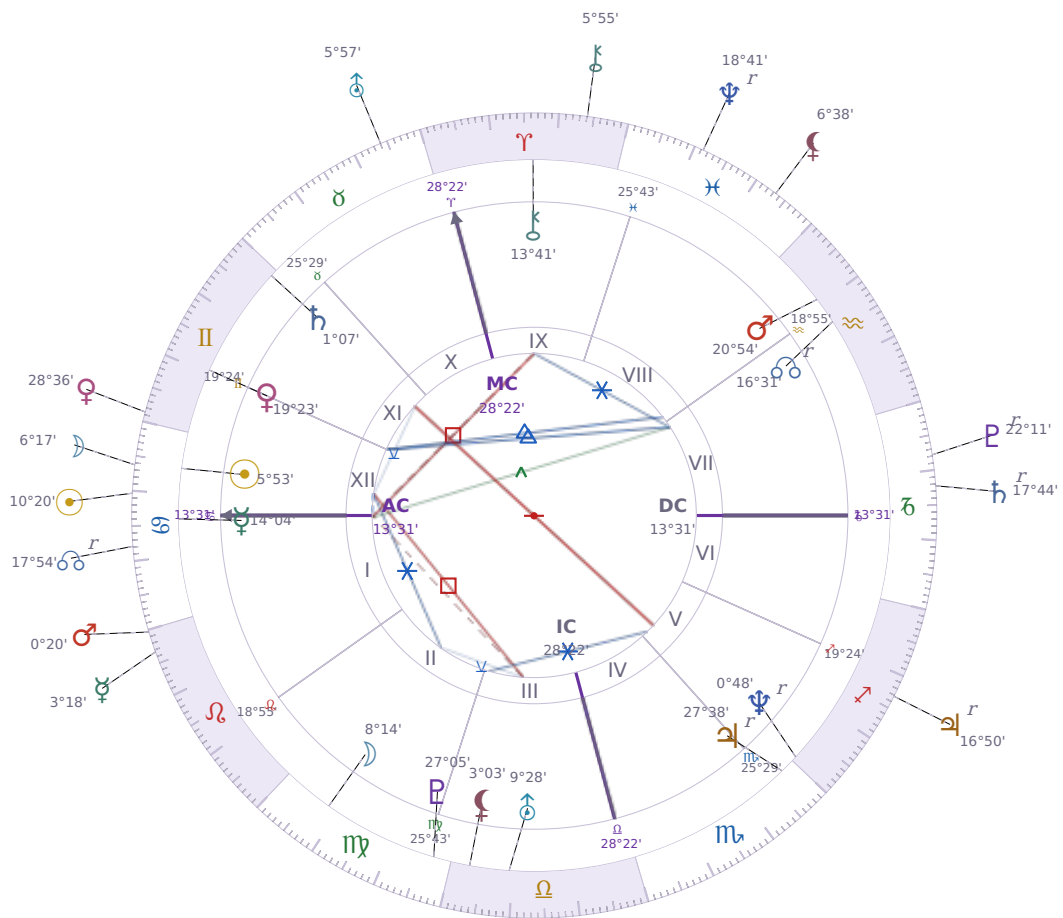

DAILY PERSONAL HOROSCOPE

Elon Reeve Musk

Businessman, entrepreneur, and political figure (born 1971)

♋ Cancer June 28, 1971 07:30 Pretoria

Tuesday, 2 July 2019

TRANSITS FOR TODAY

☉ Sun	in ♋ Cancer	10°20'14"
☾ Moon	in ♋ Cancer	6°17'08"
☿ Mercury	in ♌ Leo	3°18'35"
♀ Venus	in ♊ Gemini	28°36'27"
♂ Mars	in ♌ Leo	0°20'10"
♃ Jupiter	in ♐ Sagittarius Rx	16°50'12"
♄ Saturn	in ♑ Capricorn Rx	17°44'44"

♅ Uranus	in ♉ Taurus	5°57'17"
♆ Neptune	in ♓ Pisces Rx	18°41'32"
♇ Pluto	in ♑ Capricorn Rx	22°11'04"
♁ Chiron	in ♈ Aries	5°55'19"
♊ NNode	in ♋ Cancer Rx	17°54'12"
♁ Lilith	in ♓ Pisces	6°38'59"

NATAL PLANETS