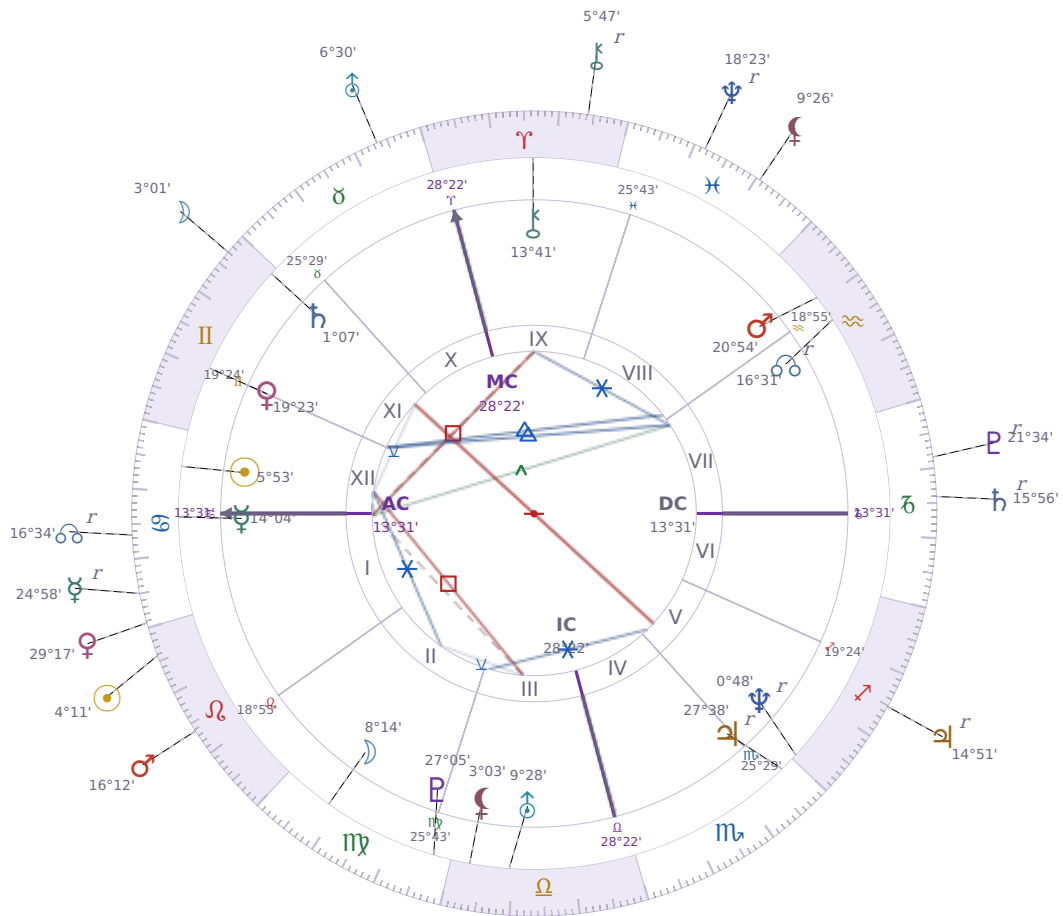

DAILY PERSONAL HOROSCOPE

Elon Reeve Musk

Businessman, entrepreneur, and political figure (born 1971)

♋ Cancer June 28, 1971 07:30 Pretoria

Saturday, 27 July 2019

TRANSITS FOR TODAY

☉ Sun	in ♌ Leo	4°11'06"
☾ Moon	in ♊ Gemini	3°01'26"
☿ Mercury	in ♋ Cancer Rx	24°58'49"
♀ Venus	in ♋ Cancer	29°17'14"
♂ Mars	in ♌ Leo	16°12'43"
♃ Jupiter	in ♏ Sagittarius Rx	14°51'20"
♄ Saturn	in ♐ Capricorn Rx	15°56'21"

♅ Uranus	in ♉ Taurus	6°30'55"
♆ Neptune	in ♋ Pisces Rx	18°23'33"
♇ Pluto	in ♄ Capricorn Rx	21°34'57"
♁ Chiron	in ♈ Aries Rx	5°47'38"
♊ NNode	in ♋ Cancer Rx	16°34'47"
♁ Lilith	in ♋ Pisces	9°26'18"

NATAL PLANETS