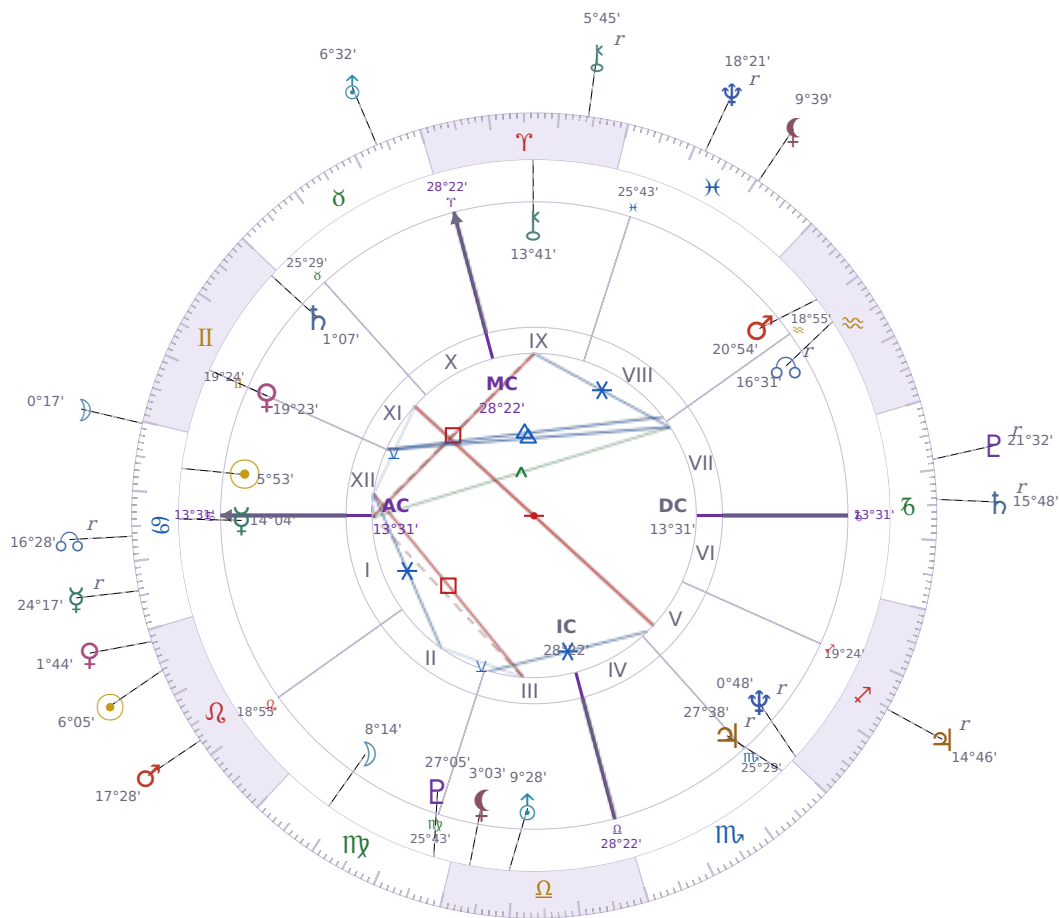

DAILY PERSONAL HOROSCOPE

Elon Reeve Musk

Businessman, entrepreneur, and political figure (born 1971)

♋ Cancer June 28, 1971 07:30 Pretoria

Monday, 29 July 2019

TRANSITS FOR TODAY

☉ Sun	in ♌ Leo	6°05'49"
☾ Moon	in ♋ Cancer	0°17'08"
☿ Mercury	in ♋ Cancer Rx	24°17'50"
♀ Venus	in ♌ Leo	1°45'00"
♂ Mars	in ♌ Leo	17°28'52"
♃ Jupiter	in ♐ Sagittarius Rx	14°46'09"
♄ Saturn	in ♑ Capricorn Rx	15°48'16"

♅ Uranus	in ♉ Taurus	6°32'22"
♆ Neptune	in ♓ Pisces Rx	18°21'23"
♇ Pluto	in ♑ Capricorn Rx	21°32'08"
♁ Chiron	in ♈ Aries Rx	5°45'40"
♊ NNode	in ♋ Cancer Rx	16°28'26"
♁ Lilith	in ♓ Pisces	9°39'41"

NATAL PLANETS