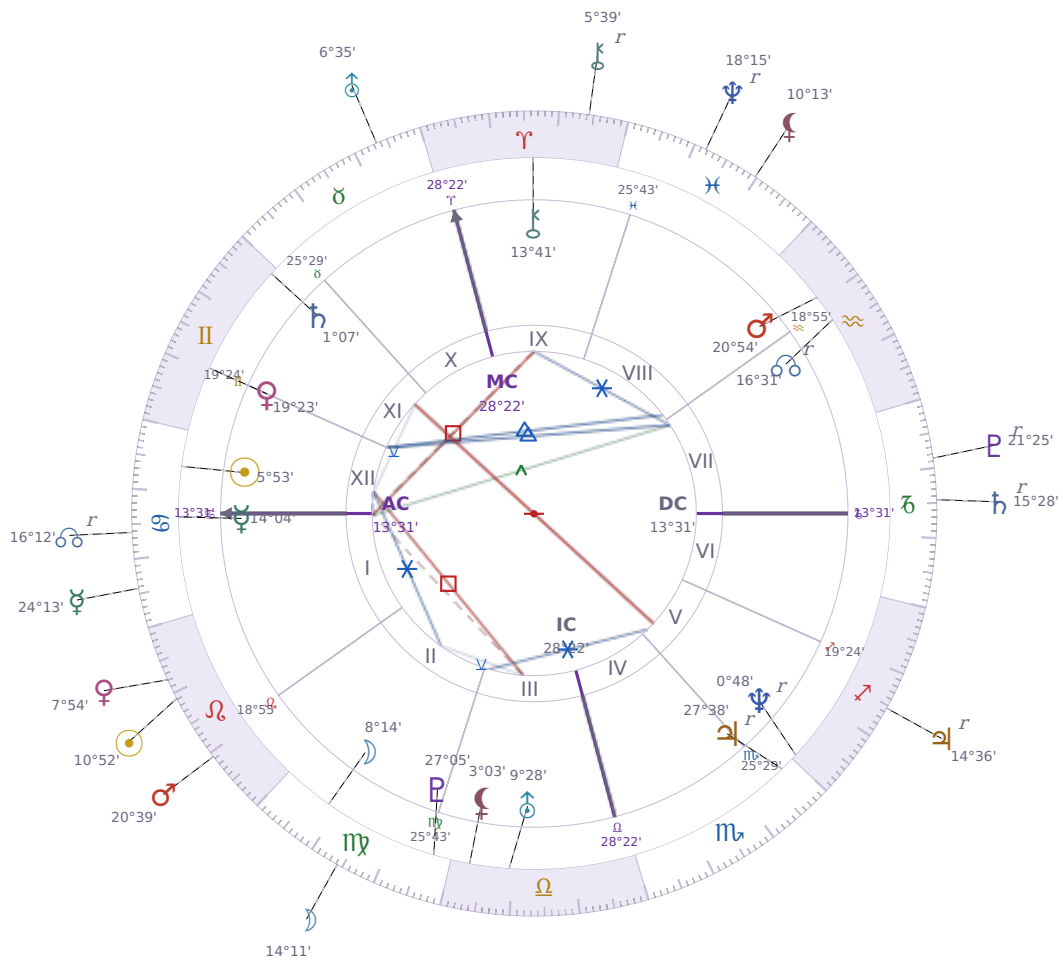

DAILY PERSONAL HOROSCOPE

Elon Reeve Musk

Businessman, entrepreneur, and political figure (born 1971)

♋ Cancer June 28, 1971 07:30 Pretoria

Saturday, 3 August 2019

TRANSITS FOR TODAY

☉ Sun	in ♌ Leo	10°52'52"
☾ Moon	in ♍ Virgo	14°11'54"
☿ Mercury	in ♋ Cancer	24°13'54"
♀ Venus	in ♌ Leo	7°54'45"
♂ Mars	in ♌ Leo	20°39'17"
♃ Jupiter	in ♐ Sagittarius Rx	14°36'22"
♄ Saturn	in ♑ Capricorn Rx	15°28'51"