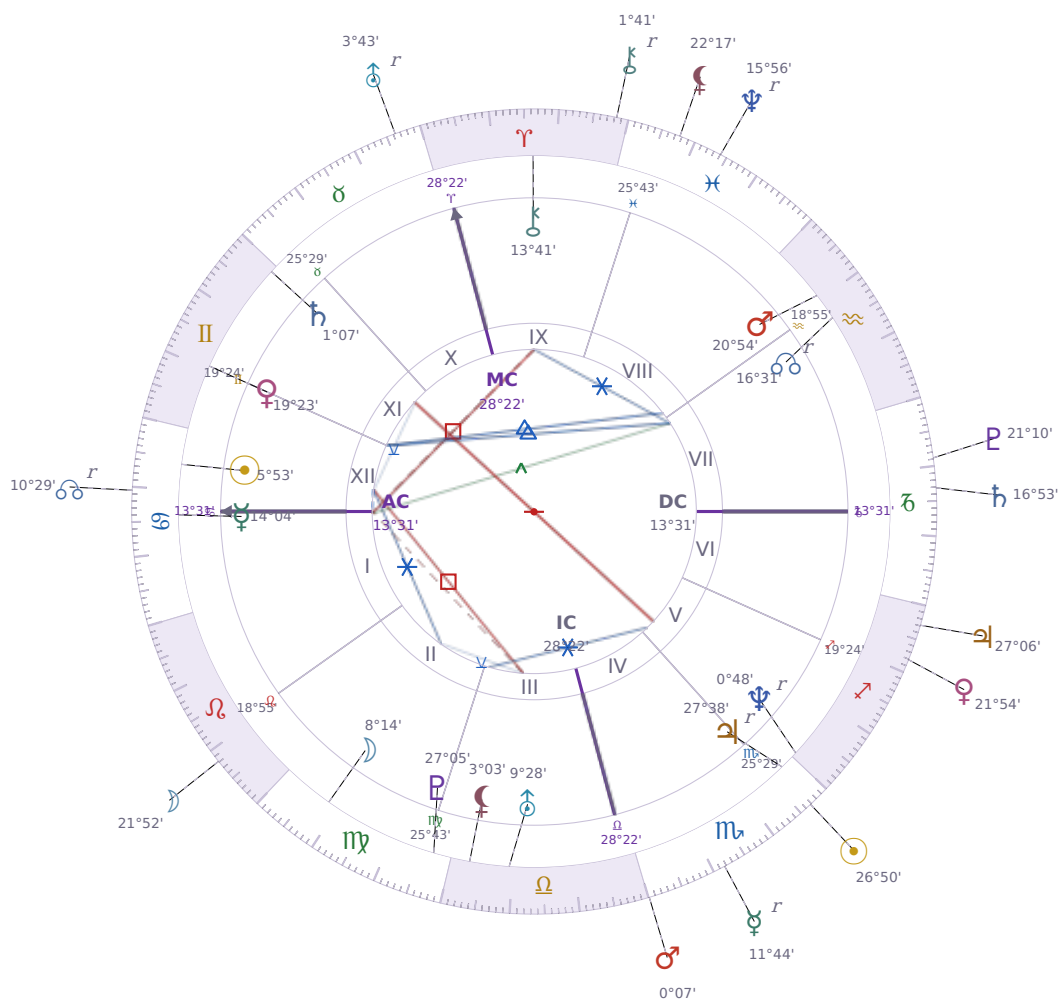

DAILY PERSONAL HOROSCOPE

Elon Reeve Musk

Businessman, entrepreneur, and political figure (born 1971)

♋ Cancer June 28, 1971 07:30 Pretoria

Tuesday, 19 November 2019

TRANSITS FOR TODAY

☉ Sun	in ♏ Scorpio	26°50'44"
☾ Moon	in ♌ Leo	21°52'25"
☿ Mercury	in ♏ Scorpio Rx	11°44'43"
♀ Venus	in ♐ Sagittarius	21°54'48"
♂ Mars	in ♏ Scorpio	0°07'07"
♃ Jupiter	in ♐ Sagittarius	27°06'27"
♄ Saturn	in ♐ Capricorn	16°53'27"

♅ Uranus	in ♉ Taurus Rx	3°43'51"
♆ Neptune	in ♓ Pisces Rx	15°56'42"
♇ Pluto	in ♑ Capricorn	21°10'22"
♁ Chiron	in ♈ Aries Rx	1°41'14"
♊ NNode	in ♋ Cancer Rx	10°29'22"
♁ Lilith	in ♓ Pisces	22°17'30"

NATAL PLANETS

☉ Sun	in ♋ Cancer	5°53'26"	XII
☾ Moon	in ♍ Virgo	8°14'52"	II
☿ Mercury	in ♋ Cancer	14°04'03"	I
♀ Venus	in ♊ Gemini	19°23'48"	XI
♂ Mars	in ♒ Aquarius	20°54'21"	VIII
♃ Jupiter	in ♏ Scorpio	27°38'52"	V Rx
♄ Saturn	in ♊ Gemini	1°07'22"	XI
♅ Uranus	in ♎ Libra	9°28'55"	III
♆ Neptune	in ♐ Sagittarius	0°48'48"	V Rx
♇ Pluto	in ♍ Virgo	27°05'36"	III
♁ Chiron	in ♈ Aries	13°41'50"	IX
♊ North Node	in ♒ Aquarius	16°31'23"	VII Rx
♁ Lilith	in ♎ Libra	3°03'14"	III