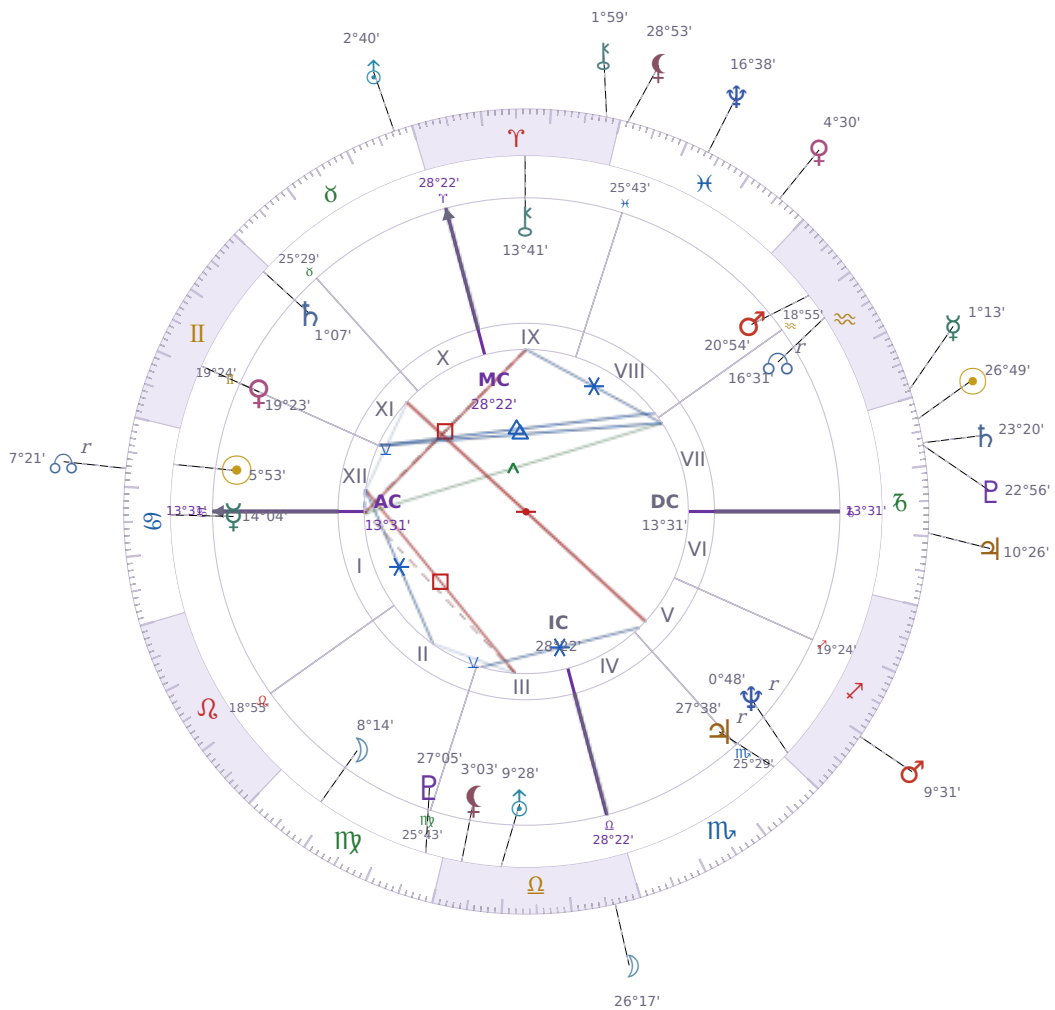

**DAILY PERSONAL HOROSCOPE**

**Elon Reeve Musk**

Businessman, entrepreneur, and political figure (born 1971)

♋ Cancer June 28, 1971 07:30 Pretoria

**Friday, 17 January 2020**

**TRANSITS FOR TODAY**

☉ Sun	in ♄ Capricorn	26°49'17"
☾ Moon	in ♎ Libra	26°17'34"
☿ Mercury	in ♊ Aquarius	1°13'37"
♀ Venus	in ♋ Pisces	4°30'42"
♂ Mars	in ♐ Sagittarius	9°31'33"
♃ Jupiter	in ♄ Capricorn	10°26'46"
♄ Saturn	in ♄ Capricorn	23°20'37"

♅ Uranus	in ♉ Taurus	2°40'03"
♆ Neptune	in ♓ Pisces	16°38'52"
♇ Pluto	in ♑ Capricorn	22°56'12"
♁ Chiron	in ♈ Aries	1°59'46"
♊ NNode	in ♋ Cancer Rx	7°21'56"
♁ Lilith	in ♓ Pisces	28°54'00"