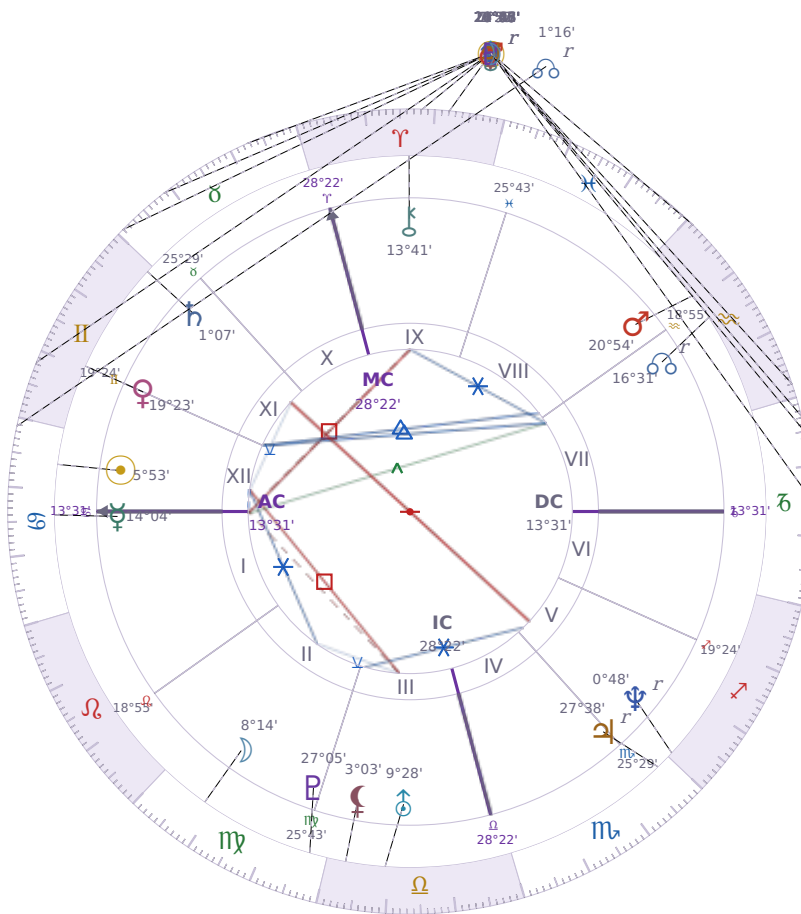

DAILY PERSONAL HOROSCOPE

Elon Reeve Musk

Businessman, entrepreneur, and political figure (born 1971)

♋ Cancer June 28, 1971 07:30 Pretoria

Monday, 11 May 2020

TRANSITS FOR TODAY

☉ Sun	in ♉ Taurus	21°15'02"
☾ Moon	in ♐ Capricorn	14°55'10"
☿ Mercury	in ♉ Taurus	29°07'09"
♀ Venus	in ♊ Gemini	21°46'42"
♂ Mars	in ♒ Aquarius	28°51'06"
♃ Jupiter	in ♐ Capricorn	27°13'30"
♄ Saturn	in ♒ Aquarius Rx	1°57'25"

♅ Uranus	in ♉ Taurus	7°27'23"
♆ Neptune	in ♓ Pisces	20°28'30"
♇ Pluto	in ♑ Capricorn Rx	24°56'00"
♁ Chiron	in ♈ Aries	7°55'03"
♊ NNode	in ♋ Cancer Rx	1°16'31"
♁ Lilith	in ♈ Aries	11°47'09"

NATAL PLANETS

☉ Sun	in ♋ Cancer	5°53'26"	XII
☾ Moon	in ♍ Virgo	8°14'52"	II
☿ Mercury	in ♋ Cancer	14°04'03"	I
♀ Venus	in ♊ Gemini	19°23'48"	XI
♂ Mars	in ♒ Aquarius	20°54'21"	VIII
♃ Jupiter	in ♏ Scorpio	27°38'52"	V Rx
♄ Saturn	in ♊ Gemini	1°07'22"	XI
♅ Uranus	in ♎ Libra	9°28'55"	III
♆ Neptune	in ♐ Sagittarius	0°48'48"	V Rx
♇ Pluto	in ♍ Virgo	27°05'36"	III
♁ Chiron	in ♈ Aries	13°41'50"	IX
♊ North Node	in ♒ Aquarius	16°31'23"	VII Rx
♁ Lilith	in ♎ Libra	3°03'14"	III