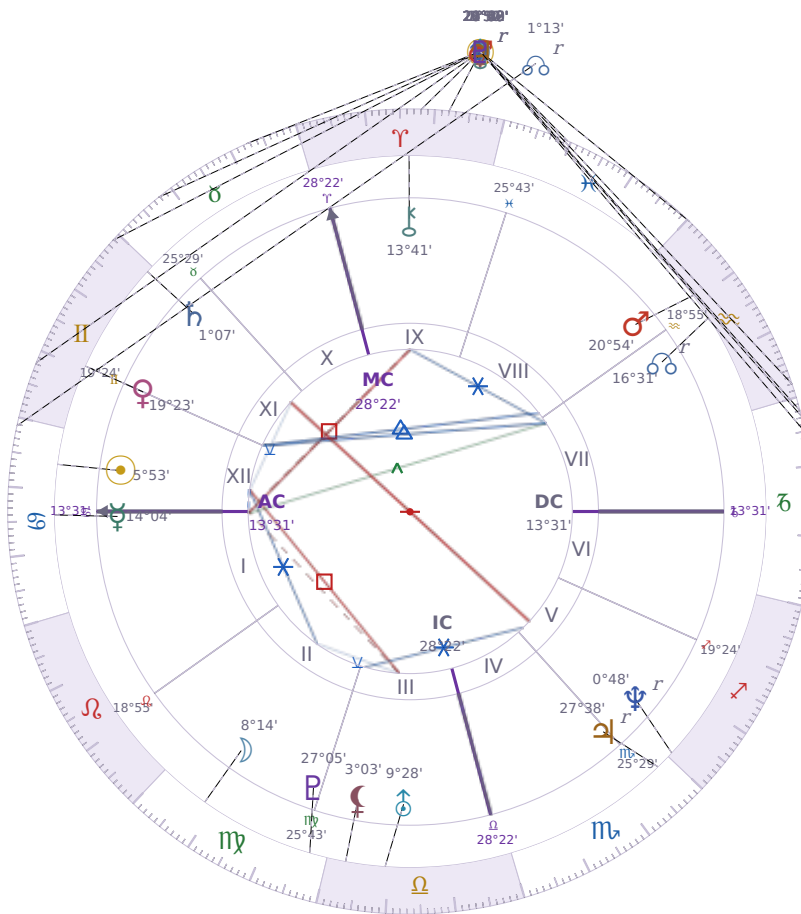

DAILY PERSONAL HOROSCOPE

Elon Reeve Musk

Businessman, entrepreneur, and political figure (born 1971)

♋ Cancer June 28, 1971 07:30 Pretoria

Tuesday, 12 May 2020

TRANSITS FOR TODAY

☉ Sun	in ♉ Taurus	22°12'58"
☾ Moon	in ♏ Capricorn	28°02'38"
♃ Mercury	in ♊ Gemini	1°14'05"
♀ Venus	in ♊ Gemini	21°49'41"
♂ Mars	in ♒ Aquarius	29°32'09"
♃ Jupiter	in ♏ Capricorn	27°14'00"
♄ Saturn	in ♒ Aquarius Rx	1°57'20"

♅ Uranus	in ♉ Taurus	7°30'46"
♆ Neptune	in ♓ Pisces	20°29'49"
♇ Pluto	in ♑ Capricorn Rx	24°55'32"
♁ Chiron	in ♈ Aries	7°57'48"
♊ NNode	in ♋ Cancer Rx	1°13'21"
♁ Lilith	in ♈ Aries	11°53'52"

NATAL PLANETS

☉ Sun	in ♋ Cancer	5°53'26"	XII
☾ Moon	in ♍ Virgo	8°14'52"	II
☿ Mercury	in ♋ Cancer	14°04'03"	I
♀ Venus	in ♊ Gemini	19°23'48"	XI
♂ Mars	in ♒ Aquarius	20°54'21"	VIII
♃ Jupiter	in ♏ Scorpio	27°38'52"	V Rx
♄ Saturn	in ♊ Gemini	1°07'22"	XI
♅ Uranus	in ♎ Libra	9°28'55"	III
♆ Neptune	in ♐ Sagittarius	0°48'48"	V Rx
♇ Pluto	in ♍ Virgo	27°05'36"	III
♁ Chiron	in ♈ Aries	13°41'50"	IX
♊ North Node	in ♒ Aquarius	16°31'23"	VII Rx
♁ Lilith	in ♎ Libra	3°03'14"	III